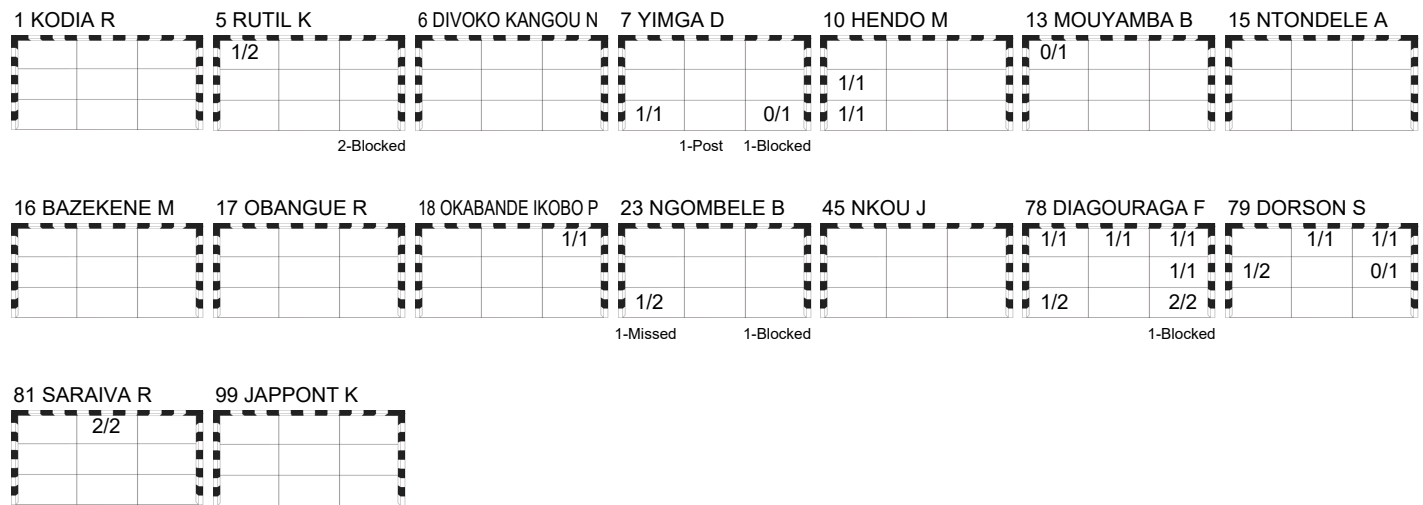

25th IHF Women's World Championship 2021

Spain

Main Round - Group III

Match Team Statistics

Match No: 49

WED 8 DEC 2021

18:00

Palau d'Esports de Granollers

GER 29 - 18 CGO

(15 - 7) (14 - 11)

Referees: BELKHIRI Y / HAMIDI S (ALG)

CGO - Congo

Shots Distribution

Players

Goals / Shots

Team Goals / Shots

2/4	4/4	3/3
2/3		1/2
4/6		2/3

1-Missed 1-Post 5-Blocked