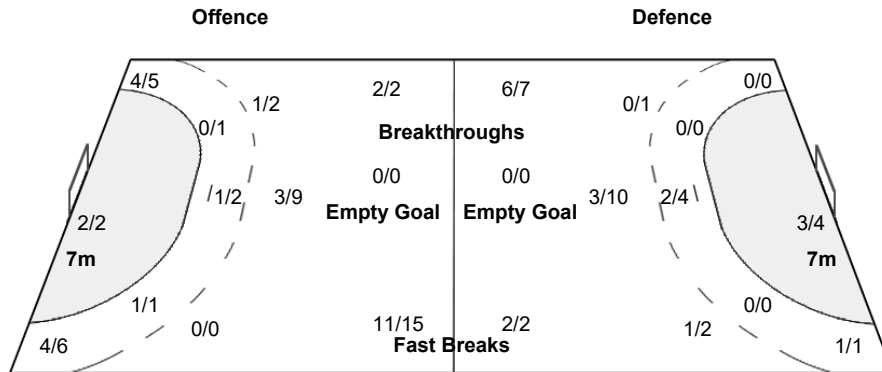

25th IHF Women's World Championship 2021

Spain

Main Round - Group III

Match Team Statistics

Match No: 49

WED 8 DEC 2021

18:00

Palau d'Esports de Granollers

GER 29 - 18 CGO

(15 - 7) (14 - 11)

Referees: BELKHIRI Y / HAMIDI S (ALG)

GER - Germany

Shots Distribution

Players

Goals / Shots

2 KALF M	3 BERGER A	4 GRIJSEELS A	7 SCHMELZER M	9 ANTL L	11 SMITS X	12 ECKERLE D
1/1	3/4					
	1/2	0/1			1/1	
1/1	1/2		2/2	2/2		

1-Post

13 PETERSEN S	17 STOLLE A	20 BOLK E	25 DEGENHARDT L	27 MAIDHOF J	29 LAUENROTH A	33 SCHULZE L
	2/2		1/1			
	0/1	0/1			0/1	
1/1		0/1		1/2		1/1

1-Blocked

42 FILTER K	95 STOCKSCHLADER J
0/1	0/1
	0/1
	1/1
	2/2
	3/3

1-Missed

Team		
Goals / Shots		
6/7		3/3
1/6		2/6
6/8	5/5	6/7

1-Missed 1-Post 1-Blocked

Goalkeepers		
Saves / Shots		
2/4	0/4	0/3
1/3		1/2
2/6		1/3

12 ECKERLE D
2/4
0/1
1/2

42 FILTER K
0/1
1/2
1/4