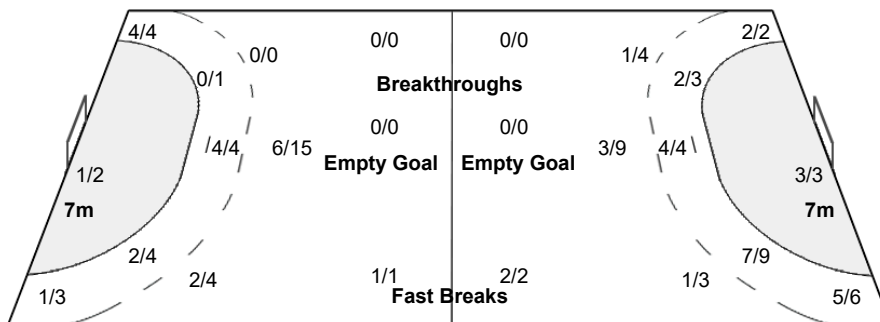

Offence

Defence

Goalkeepers

Saves / Shots

1/5	0/1	1/3
1/4	1/1	1/3
2/12	0/2	1/9

16 RISOVIC J

1/4		0/2
1/2	1/1	1/2
0/5		1/7

91 GRAOVAC K

0/1	0/1	1/1
0/2		0/1
2/7	0/2	0/2

Legend:	% Efficiency	2Min 2-Minute Suspensions	6m 6 metre Shots	7m 7-metre Shots	9m 9-metre Shots
AS Assists	BC Blue Cards	BS Blocked Shots	BT Breakthroughs	D Direct Red Card	
EG Empty Goal	FB Fast Breaks	G/S Goals/Shots	N/A Not Applicable	No. Uniform Number	
RC Red Cards	S/S Saves/Shots	ST Steals	TO Turnover	TP Time Played	
Wing Wing Shots	X Red Card After 3rd 2-Minute Suspension	YC Yellow Cards