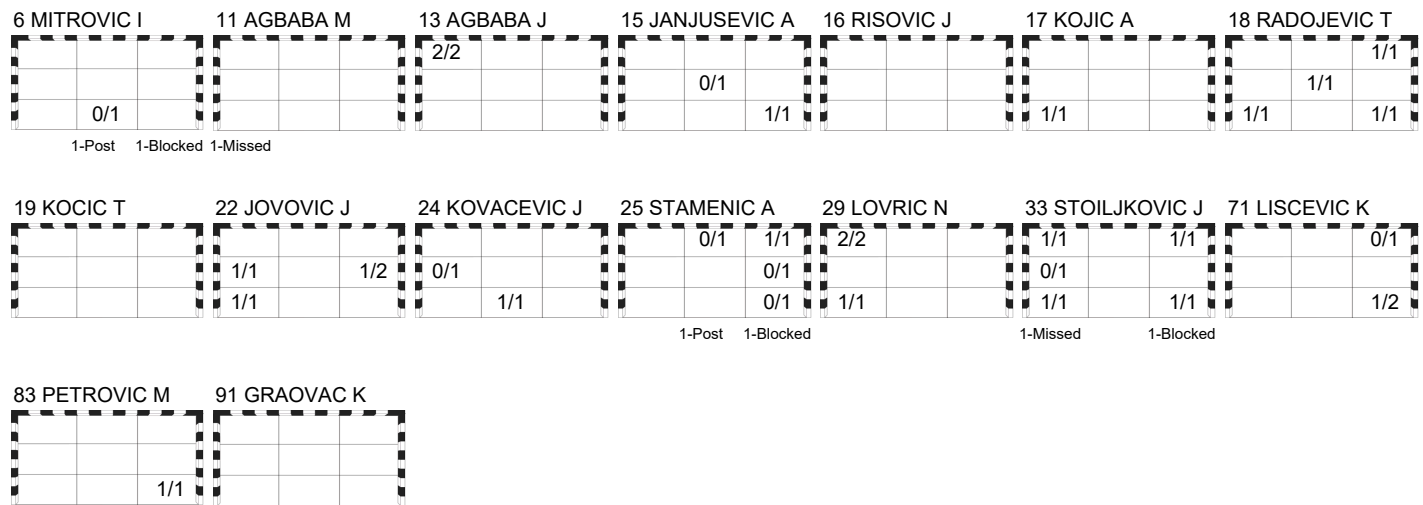

Number of Attacks: 53, Scoring Efficiency: 42%

25th IHF Women's World Championship 2021

Spain

Preliminary Round - Group B

Match Team Statistics

Match No: 48

TUE 7 DEC 2021

20:30

Pavello Pla de L'Arc

RHF 32 - 22 SRB

(15 - 9) (17 - 13)

Referees: MERZ M / KUTTLER T (GER)

SRB - Serbia

Shots Distribution

Players

Goals / Shots