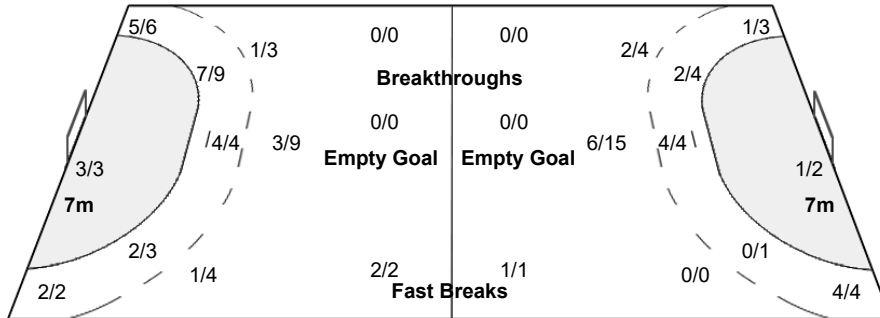

25th IHF Women's World Championship 2021

Spain

Preliminary Round - Group B

Match Team Statistics

Match No: 48

RHF 32 - 22 SRB

(15 - 9) (17 - 13)

TUE 7 DEC 2021

20:30

Pavello Pla de L'Arc

Referees: MERZ M / KUTTLER T (GER)

RHF - RHF

Shots Distribution

Players

Goals / Shots

3 GORSHKOVA P	11 LAGINA A	23 MIKHAYLICHENKO E	25 FOMINA O	31 SABIROVA K	33 ILINA E	36 MANAGAROVA I
2/2	1/1	2/2	1/1	1/1	1/1	1/1
		1-Missed	1-Missed 1-Post	1-Blocked		
39 SKOROBOGATCHENKO A	41 NIKITINA V	51 TAZHENOVA M	55 ZAKORDONSKAIA K	67 ILLARIONOVA A	77 FROLOVA Y	86 SHCHERBAK O
1/1	0/1	0/1	0/1	1/1	1/1	0/1
1/2	0/1	1/1	2/2	1/1	1/1	1/1
2-Post						1-Post
96 MARKOVA I	99 KAPLINA P					
1/1	1/1					
1/1						

Team Goals / Shots

4/5	1/1	2/3
3/4	0/1	2/3
10/12	2/2	8/9
2-Missed	4-Post	1-Blocked

Offence

Defence

Goalkeepers Saves / Shots

0/5	1/1	1/4
2/3	1/2	2/3
0/5	1/2	2/7

11 LAGINA A

0/4	0/1
1/2	1/1
0/1	0/3

99 KAPLINA P

0/1	1/1	1/3
2/3	1/2	
0/3	0/1	2/4