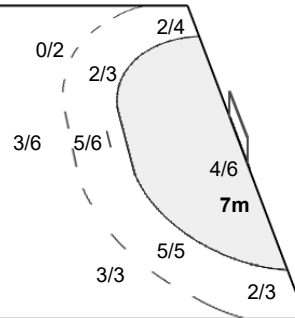

Defence

Goalkeepers Saves / Shots

0/6	1/5	1/5
1/2	2/3	0/1
2/8	2/5	1/8

1 MBEN BEDIANG I

0/2	1/4	1/4
	1/2	
2/6		1/4

12 ABIANBAKON ONOUKOU

0/1	0/1	
0/1	1/1	0/1
0/2	2/5	0/3

22 BALANA M

0/3		0/1
1/1		
		0/1