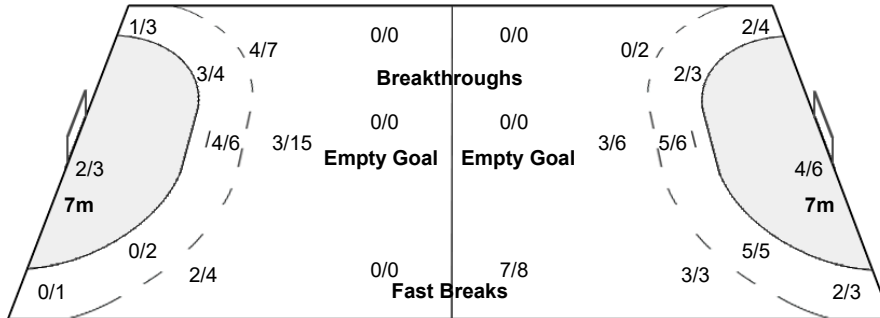

25th IHF Women's World Championship 2021

Spain

Preliminary Round - Group B

Match Team Statistics

Match No: 47

CMR 19 - 33 POL

(7 - 16) (12 - 17)

TUE 7 DEC 2021

18:00

Pabellon Pla de l'Arc

Referees: SA M / SA V (POR)

CMR - Cameroon

Shots Distribution

Players

Goals / Shots

1 MBEN BEDIANG I	2 NKOLO G	3 YUOH Y	5 ABENA EKOBENA A	9 EYENGA DJONG C	10 NNGOUOKO NGUESSEU A	12 ABIANBAKON ONOUKOU
0/0	0/0	0/1	0/0	0/0	0/1	0/1
1-Missed						
14 YOTCHOUM J	15 ESSAM A	19 EBANGA BABOGA C	22 BALANA M	33 ATEBA ENGADI L	39 EKOH K	44 MBOUCHOU MANDOP A
1/1	0/1	0/1	0/0	0/1	1/1	2/2
1/1	1/1	1/2	3/3	2/2	2/2	1/1
1-Missed	1-Post	1-Blocked	4-Missed	1-Blocked	3-Missed	1-Blocked
70 MVOUA A	90 MADJOUFANG J					
0/0	0/1					
	1/1	0/1	0/1			
		2-Blocked				

Team Goals / Shots

1/1	0/1	4/4
	1/4	1/3
4/5	3/5	5/6
10-Missed	2-Post	5-Blocked

Offence