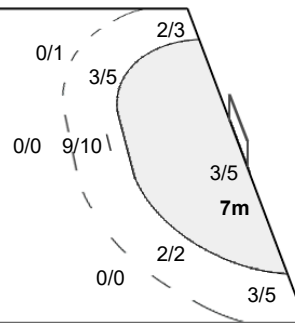

Defence

Goalkeepers Saves / Shots

1/6	1/2	0/1
1/2	0/1	1/2
1/9	2/4	2/15

20 DUMANSKA Y

0/2	1/2	
1/2		1/2
0/4	0/1	2/8

98 HOSU D

1/4		0/1
	0/1	
1/5	1/2	0/7

Legend:	% Efficiency	2Min 2-Minute Suspensions	6m 6 metre Shots	7m 7-metre Shots	9m 9-metre Shots
AS Assists	BC Blue Cards	BS Blocked Shots	BT Breakthroughs	D Direct Red Card	No. Uniform Number
EG Empty Goal	FB Fast Breaks	G/S Goals/Shots	N/A Not Applicable	No. Uniform Number	TP Time Played
RC Red Cards	S/S Saves/Shots	ST Steals	TO Turnover		
Wing Wing Shots	X Red Card After 3rd 2-Minute Suspension	YC Yellow Cards