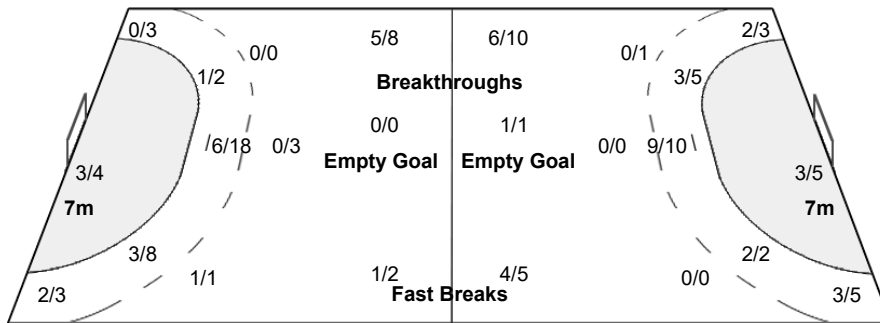

25th IHF Women's World Championship 2021

Spain

Preliminary Round - Group C

Match Team Statistics

Match No: 46

TUE 7 DEC 2021
20:30

Sports Center Castellon

NOR 33 - 22 ROU

(17 - 11) (16 - 11)

Referees: MITROVIC N / VESOVIC M (MNE)

ROU - Romania

Shots Distribution

Players

Goals / Shots

Team Goals / Shots

1/2	2/6	4/5
2/4	0/3	
2/3	1/2	10/18
3-Missed	2-Post	4-Blocked

Offence

Defence

Goalkeepers Saves / Shots

1/6	1/2	0/1
1/2	0/1	1/2
1/9	2/4	2/15

20 DUMANSKA Y

0/2	1/2	
1/2		1/2
0/4	0/1	2/8

98 HOSU D

1/4		0/1
	0/1	
1/5	1/2	0/7

Legend:	% Efficiency	2Min 2-Minute Suspensions	6m 6 metre Shots	7m 7-metre Shots	9m 9-metre Shots
AS Assists	BC Blue Cards	BS Blocked Shots	BT Breakthroughs	D Direct Red Card	No. Uniform Number
EG Empty Goal	FB Fast Breaks	G/S Goals/Shots	N/A Not Applicable	No. Uniform Number	TP Time Played
RC Red Cards	S/S Saves/Shots	ST Steals	TO Turnover		
Wing Wing Shots	X Red Card After 3rd 2-Minute Suspension	YC Yellow Cards