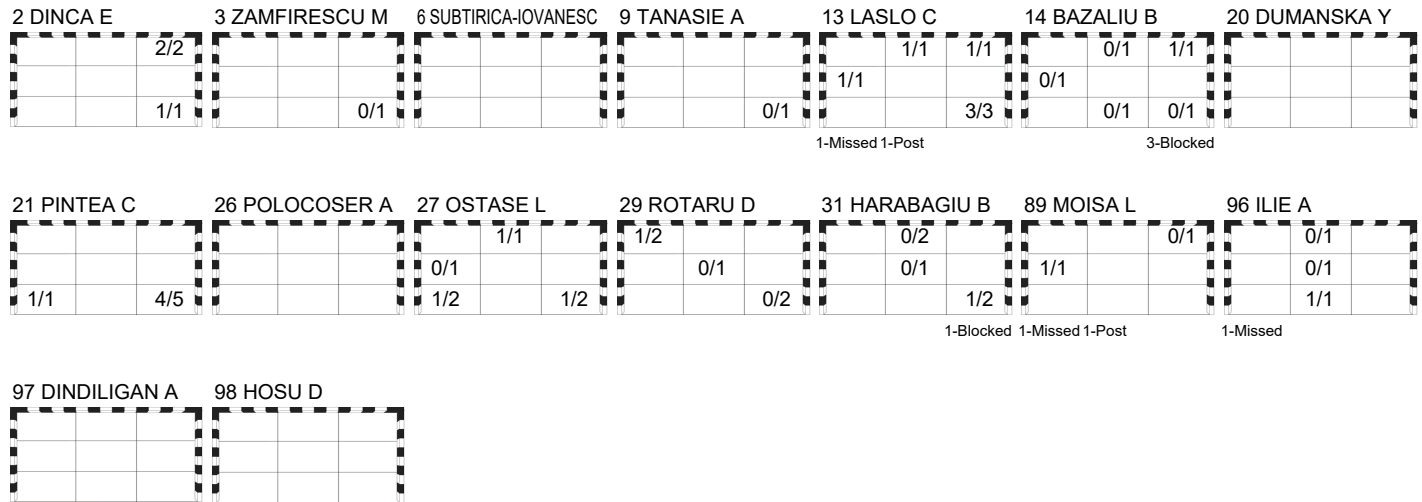

NOR 33 - 22 ROU

(17 - 11) (16 - 11)

Referees: MITROVIC N / VESOVIC M (MNE)

ROU - Romania

Shots Distribution

Players

Goals / Shots

Team Goals / Shots