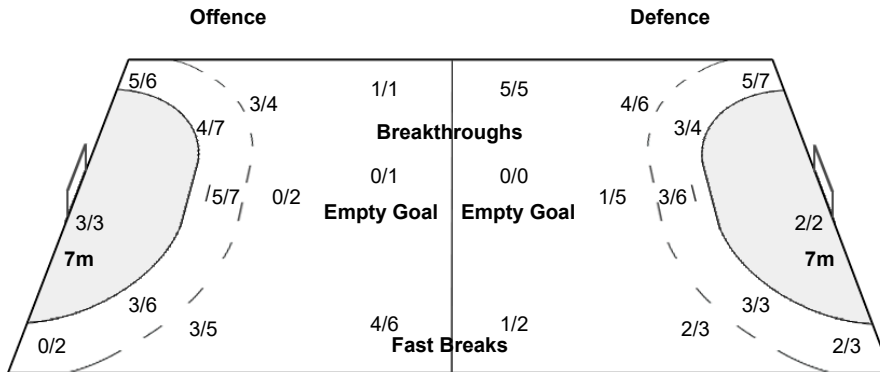

25th IHF Women's World Championship 2021

Spain

Preliminary Round - Group D

Match Team Statistics

Match No: 44

TUE 7 DEC 2021

20:30

Palacio De Deportes

NED 31 - 31 SWE

(17 - 18) (14 - 13)

Referees: KONJICANIN A / KONJICANIN D (BIH)

NED - Netherlands

Shots Distribution

Players

Goals / Shots

6 van der HEIJDEN L	7 BONT D	8 ABBINGH L	9 NUSSER L	10 SNELDER D	11 KNIPPENBORG L	12 van WETERING B
2/2	2/2	0/1				
		0/1	1/2	0/1	2/2	1/1
	1/1	2/2	2/2	2/2	1/1	0/1
		2/2	2/3			0/1
		1-Missed 2-Post	1-Blocked			1-Post

18 DULFER K	19 FRERIKS M	20 SMITS I	22 SPRENGERS Z	31 VOLLEBREGT K	33 WESTER T	38 TEN HOLTE Y
		0/1				
1/1			0/1	0/1		
	1/1					
1/1	1/1	1/1	1/1	1/1		
		1-Missed 1-Post		1-Post		

48 HOUSHEER D	79 POLMAN E
1/1	1/1
1/1	1/1
1/1	0/1

Team
Goals / Shots

4/4		1/2
1/5	3/6	5/6
5/5	3/3	9/11
2-Missed	5-Post	1-Blocked

Goalkeepers
Saves / Shots

1/7		1/5
0/1	0/1	3/5
3/16	0/2	2/4

33 WESTER T

1/4		1/4
0/1	0/1	3/4
3/14	0/1	1/3

38 TEN HOLTE Y

0/3		0/1
0/2	0/1	1/1