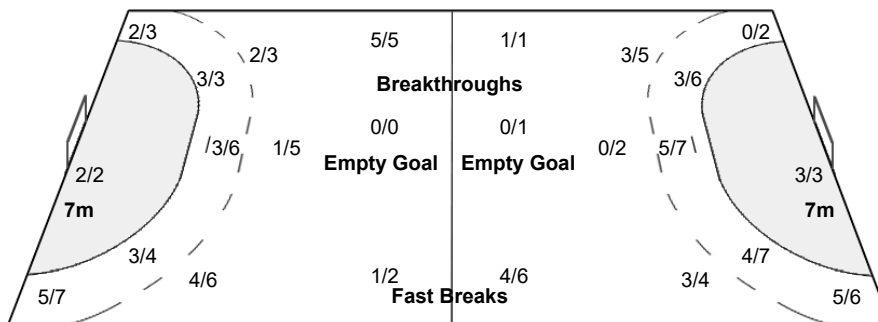

25th IHF Women's World Championship 2021

Spain

Preliminary Round - Group D

Match Team Statistics

Match No: 44

NED 31 - 31 SWE

(17 - 18) (14 - 13)

TUE 7 DEC 2021

20:30

Palacio De Deportes

Referees: KONJICANIN A / KONJICANIN D (BIH)

SWE - Sweden

Shots Distribution

Players

Goals / Shots

1 BUNDSSEN J	4 MELLEGARD O	6 STROMBERG C	7 BLOHM L	8 ROBERTS J	9 PETREN M	16 RYDE J
		1/3 1/2	1/1 1/1	1/1 1/1 1/1	1/1 1/1	
2-Missed 1-Post						
17 DANO N	19 LAGERQUIST A	23 LINDQVIST E	24 HAGMAN N	38 HANSSON E	39 KALLHAGE E	40 MATTHIJS HOLMBERG
2/2		1/1 1/1 1/1	1/1 4/4	0/1 1/2 1/1	2/2 1/1	
1-Post			1-Post			
42 CARLSON J	44 de JONG D					
0/1						

Team

Goals / Shots

6/7	4/5
1/1	2/5
13/16	2/4
2-Missed 3-Post	

Offence

Defence

Goalkeepers

Saves / Shots

0/4	1/2
4/5	3/6
0/5	0/3
	2/11

1 BUNDSSEN J

	1/3	0/1
	0/2	

16 RYDE J

0/4	1/2
3/4	2/3
0/5	0/1
	2/11

Legend:

%	Efficiency	2Min	2-Minute Suspensions	6m	6 metre Shots	7m	7-metre Shots	9m	9-metre Shots
AS	Assists	BC	Blue Cards	BS	Blocked Shots	BT	Breakthroughs	D	Direct Red Card
EG	Empty Goal	FB	Fast Breaks	G/S	Goals/Shots	N/A	Not Applicable	No.	Uniform Number
RC	Red Cards	S/S	Saves/Shots	ST	Steals	TO	Turnover	TP	Time Played
Wing	Wing Shots	X	Red Card After 3rd 2-Minute Suspension	YC	Yellow Cards