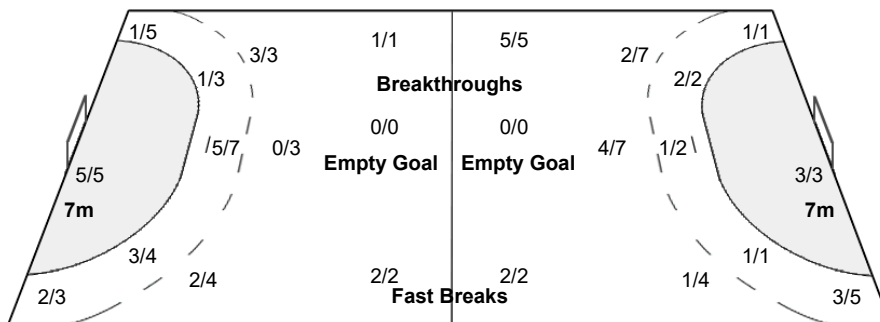

25th IHF Women's World Championship 2021

Spain

Preliminary Round - Group A

Match Team Statistics

Match No: 41

TUE 7 DEC 2021

18:00

Palau d'Esports de Granollers

ANG 25 - 25 SLO

(14 - 13) (11 - 12)

Referees: LOVIN C / STANCU S (ROU)

SLO - Slovenia

Shots Distribution

Players

Goals / Shots

1 ZEC B	6 GROS A	7 OMOREGIE E	9 ZABJEK N	10 STANKO T	16 VOJNOVIC M	17 LJEPOJA N
	1/1 4/5	3/3 1/1 3/4	1/1	1/1	1/1	1/1 1/1
	2-Missed	1-Blocked 1-Missed	1-Blocked	1-Post 1-Blocked		1-Post
18 ZULIC N	20 VARAGIC A	21 PANDZIC A	28 SVETIK M	35 HRVATIN E	41 BEGANOVIC A	44 MRMOLJA D
1/1 0/1 1/1	1/1 0/1		1/1	1/1		
	1/1					
66 GOMILAR ZICKERO T	96 KRAMAR P					
0/1	0/1 1/1					
	0/1					

Team

Goals / Shots

3/5	4/5
0/1	2/2
9/10	1/1 6/8
3-Missed	2-Post 3-Blocked

Offence

Defence

Goalkeepers

Saves / Shots

1/6	1/5
0/7	1/4 0/6

1 ZEC B	1/5	1/5
	0/5	2/2
	0/5	1/4 0/5

16 VOJNOVIC M	0/1	
	0/2	0/1

21 PANDZIC A		

Legend:	% Efficiency	2Min 2-Minute Suspensions	6m 6 metre Shots	7m 7-metre Shots	9m 9-metre Shots
AS Assists	BC Blue Cards	BS Blocked Shots	BT Breakthroughs	D Direct Red Card	No. Uniform Number
EG Empty Goal	FB Fast Breaks	G/S Goals/Shots	N/A Not Applicable	No. Uniform Number	TP Time Played
RC Red Cards	S/S Saves/Shots	ST Steals	TO Turnover		
Wing Wing Shots	X Red Card After 3rd 2-Minute Suspension	YC Yellow Cards