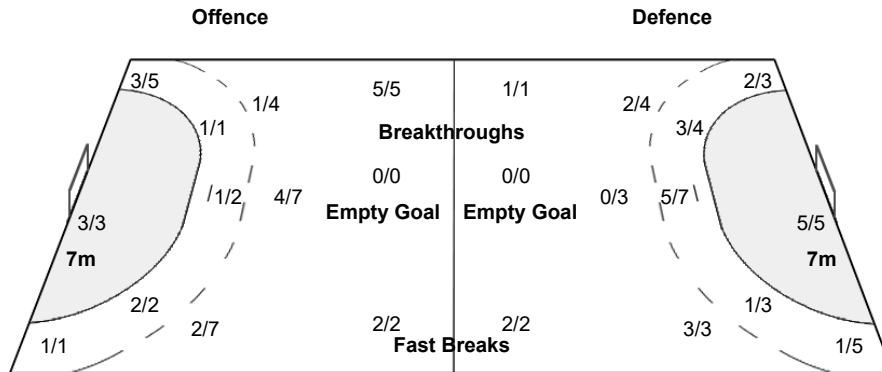

25th IHF Women's World Championship 2021

Spain

Preliminary Round - Group A

Match Team Statistics

Match No: 41

TUE 7 DEC 2021

18:00

Palau d'Esports de Granollers

ANG 25 - 25 SLO

(14 - 13) (11 - 12)

Referees: LOVIN C / STANCU S (ROU)

ANG - Angola

Shots Distribution

Players

Goals / Shots

1 ALBERTO M	2 NENGANGA V	5 QUIZELETE M	6 MACHADO J	8 PAULO H	10 KASSOMA A	11 MARIO L
		1/1	1/1	1/1	1/1	
				1/1	4/4	1/1
				1-Missed		
12 SOUSA H	13 FONSECA N	17 DOMBAXE W	18 PASCOAL S	19 PEMBA T	20 PAULO E	25 VENANCIO L
	0/1	1/1	1/1	2/2		
	2/2		0/1	0/1		
			1/1	1/1	2/2	
			3-Missed	2-Blocked		
80 MASSEU M	90 GUIALO I					
	1/2					
	1/2	2/2				
	2-Missed	1-Post				

Team
Goals / Shots

5/6	4/5
	0/2
7/7	3/4
6-Missed	1-Post
	2-Blocked

Goalkeepers
Saves / Shots

2/5	1/5
1/1	0/2
1/10	0/1
	2/8

1 ALBERTO M

2/2	1/4
1/1	0/2
0/2	0/1
	1/4

12 SOUSA H

0/3	0/1
1/8	1/4

20 PAULO E