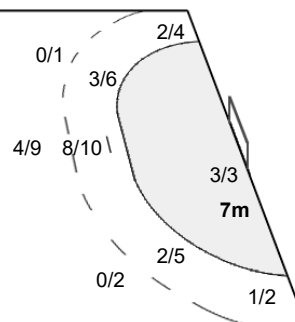

Defence

Goalkeepers Saves / Shots

1/4	1/1	0/1
4/5	2/3	3/5
3/9	0/3	0/8

12 SZIKORA M

0/1		

16 BIRO B

1/4	1/1	0/1
4/5	2/3	3/5
3/8	0/3	0/8

Legend:

%	Efficiency	2Min	2-Minute Suspensions	6m	6 metre Shots	7m	7-metre Shots	9m	9-metre Shots
AS	Assists	BC	Blue Cards	BS	Blocked Shots	BT	Breakthroughs	D	Direct Red Card
EG	Empty Goal	FB	Fast Breaks	G/S	Goals/Shots	N/A	Not Applicable	No.	Uniform Number
RC	Red Cards	S/S	Saves/Shots	ST	Steals	TO	Turnover	TP	Time Played
Wing	Wing Shots	X	Red Card After 3rd 2-Minute Suspension	YC	Yellow Cards