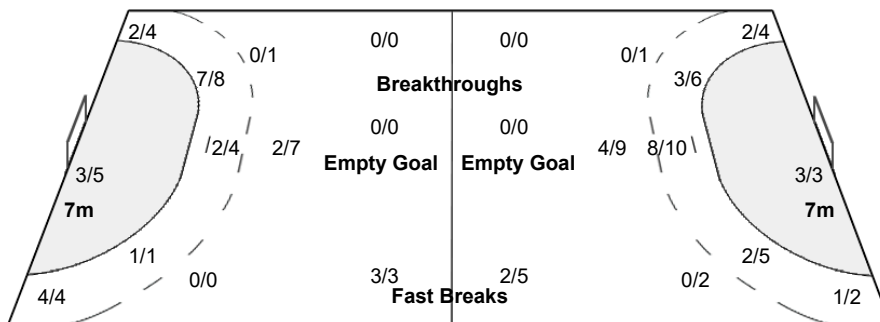

25th IHF Women's World Championship 2021

Spain

Preliminary Round - Group E

Match Team Statistics

Match No: 40

MON 6 DEC 2021

20:30

Pavelló Pla de L'Arc

GER 25 - 24 HUN

(14 - 9) (11 - 15)

Referees: ALVAREZ J / BUSTAMANTE I (ESP)

HUN - Hungary

Shots Distribution

Players

Goals / Shots

2 TOTH E 0/1	4 TOVIZI P	11 ALBEK A	12 SZIKORA M	16 BIRO B	18 KOVACS A 0/1	19 MARTON G 1/1 1/1
21 PLANETA S 1/1 0/1	23 FODOR C	38 VAMOS P 1/1 1/1 1/1	42 KLUJBER K 1/1 0/1 1/1	45 HAFRA N 1/1 1/1	58 BORDAS R 1/3 0/1	66 LUKACS V 3/3 1/1 1/1
68 SZABO L	90 SZOLLOSI-ZACSIK S 1/1 0/1 1/1 1/1					

1-Missed 1-Post 1-Missed 1-Missed 1-Blocked

Team Goals / Shots

8/9	1/1	3/5
2/5	0/1	0/1
3/3	3/3	4/4

3-Missed 1-Post 1-Blocked

Offence