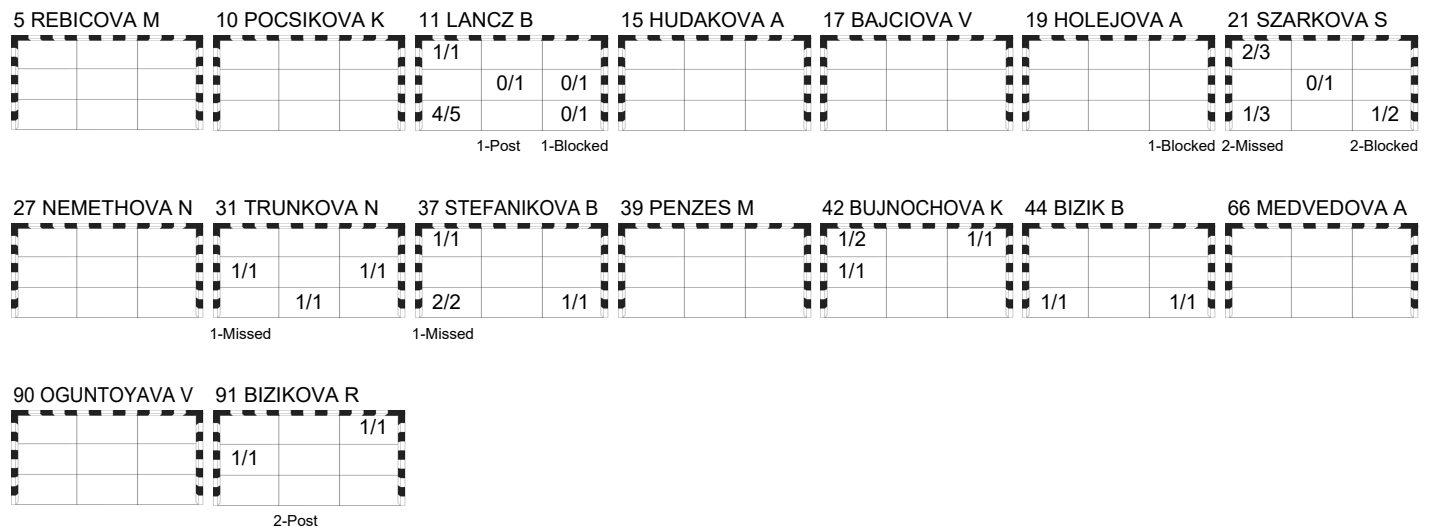

Number of Attacks: 56, Scoring Efficiency: 41%

25th IHF Women's World Championship 2021

Spain

Preliminary Round - Group E

Match Team Statistics

Match No: 39

MON 6 DEC 2021

18:00

Pavello Pla de L'Arc

CZE 24 - 23 SVK

(15 - 14) (9 - 9)

Referees: ERDOGAN K / OZDENIZ I (TUR)

SVK - Slovakia

Shots Distribution

Players

Goals / Shots