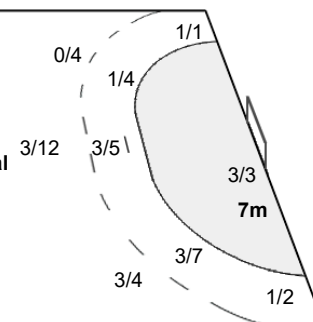

Defence

Goalkeepers Saves / Shots

1/2	1/2	1/3
2/4	1/1	1/5
6/12	4/6	2/8

66 MEDVEDOVA A

0/1		0/1

90 OGUNTOYAVA V

1/2	1/2	1/3
2/4	1/1	1/5
6/11	4/6	2/7

Legend:

%	Efficiency	2Min	2-Minute Suspensions	6m	6 metre Shots	7m	7-metre Shots	9m	9-metre Shots
AS	Assists	BC	Blue Cards	BS	Blocked Shots	BT	Breakthroughs	D	Direct Red Card
EG	Empty Goal	FB	Fast Breaks	G/S	Goals/Shots	N/A	Not Applicable	No.	Uniform Number
RC	Red Cards	S/S	Saves/Shots	ST	Steals	TO	Turnover	TP	Time Played
Wing	Wing Shots	X	Red Card After 3rd 2-Minute Suspension	YC	Yellow Cards