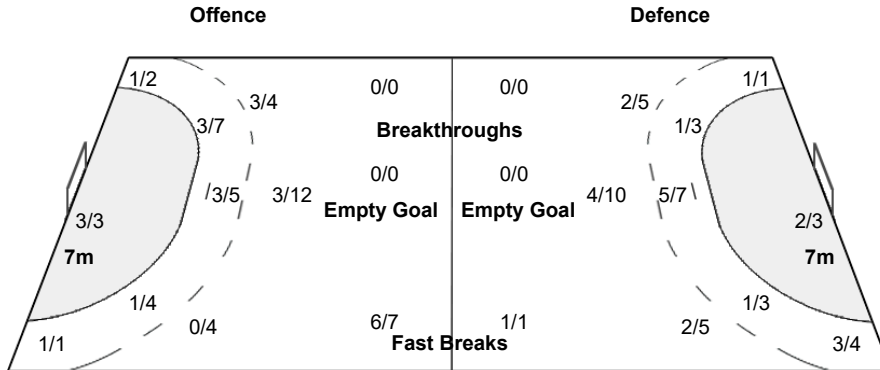

25th IHF Women's World Championship 2021

Spain

Preliminary Round - Group E

Match Team Statistics

Match No: 39

MON 6 DEC 2021

18:00

Pavello Pla de L'Arc

CZE 24 - 23 SVK

(15 - 14) (9 - 9)

Referees: ERDOGAN K / OZDENIZ I (TUR)

CZE - Czech Republic

Shots Distribution

Players

Goals / Shots

1 REZACOVA K	3 KNEDLIKOVA J	13 POLASKOVA S	14 KORDOVSKA K	20 ANDRASKOVA V	21 MIKULASKOVA V	22 HURYCHOVA M
0/1	1/1		1/2 0/1 1/2	1/1	0/1	1/1
						1-Missed 2-Blocked
29 STRISKOVA A	33 KUDLACKOVA P	34 FRANKOVA J	44 ZACHOVA D	48 KOVAROVA S	51 JERABKOVA M	67 MALA V
1/1 1/1		0/1	1/1 2/3 0/1 1/1	1/1 2/2 0/1 0/1 0/1	0/1 0/1 1/2 1/3 1/1 1/1	2/2 1/1
					2-Missed 1-Blocked	
75 HOLANOVA M	96 CHOLEVOVA C					
0/1 1/1						
0/1 1/1						

Team
Goals / Shots

1/2	1/2	2/3
2/4	0/1	4/5
6/12	2/6	6/8

3-Missed 3-Blocked

Goalkeepers
Saves / Shots

2/7	0/2
0/3	2/2 1/2
3/11	0/1 2/5

1 REZACOVA K

0/1	
0/1	

33 KUDLACKOVA P

2/7	0/2
0/2	1/1 1/1
1/7	0/1 2/4