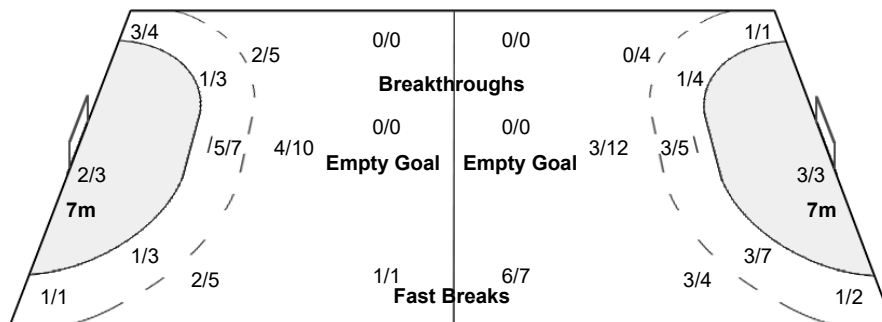

25th IHF Women's World Championship 2021

Spain

Preliminary Round - Group E

Match Team Statistics

Match No: 39

MON 6 DEC 2021

18:00

Pavello Pla de L'Arc

CZE 24 - 23 SVK

(15 - 14) (9 - 9)

Referees: ERDOGAN K / OZDENIZ I (TUR)

SVK - Slovakia

Shots Distribution

Players

Goals / Shots

Team Goals / Shots

5/7		2/2
3/3	0/2	1/2
8/11	1/1	3/5
4-Missed	3-Post	4-Blocked

Offence

Defence

Goalkeepers Saves / Shots

1/2	1/2	1/3
2/4	1/1	1/5
6/12	4/6	2/8

66 MEDVEDOVA A

0/1		0/1

90 OGUNTOYAVA V

1/2	1/2	1/3
2/4	1/1	1/5
6/11	4/6	2/7

Legend:

%	Efficiency	2Min	2-Minute Suspensions	6m	6 metre Shots	7m	7-metre Shots	9m	9-metre Shots
AS	Assists	BC	Blue Cards	BS	Blocked Shots	BT	Breakthroughs	D	Direct Red Card
EG	Empty Goal	FB	Fast Breaks	G/S	Goals/Shots	N/A	Not Applicable	No.	Uniform Number
RC	Red Cards	S/S	Saves/Shots	ST	Steals	TO	Turnover	TP	Time Played
Wing	Wing Shots	X	Red Card After 3rd 2-Minute Suspension	YC	Yellow Cards