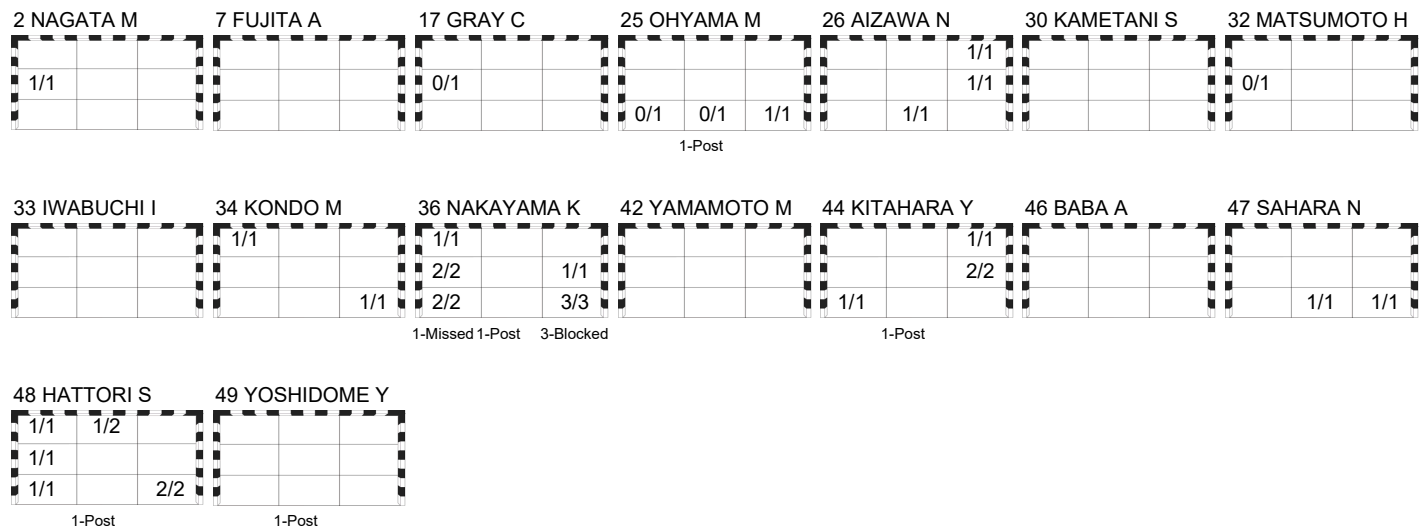

25th IHF Women's World Championship 2021

Spain

Preliminary Round - Group G

Match Team Statistics

Match No: 38

MON 6 DEC 2021

20:30

Sports Center Castellon

CRO 26 - 28 JPN

(14 - 14) (12 - 14)

Referees: ALPAIDZE V / BEREZKINA T (RUS)

JPN - Japan

Shots Distribution

Players

Goals / Shots