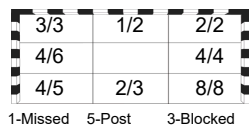

Team Goals / Shots