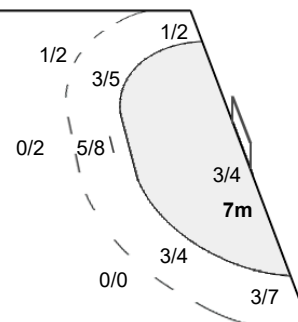

Defence

Goalkeepers Saves / Shots

30 KAMETANI S

46 BABA A

Legend:	% Efficiency	2Min 2-Minute Suspensions	6m 6 metre Shots	7m 7-metre Shots	9m 9-metre Shots
AS Assists	BC Blue Cards	BS Blocked Shots	BT Breakthroughs	D Direct Red Card	No. Uniform Number
EG Empty Goal	FB Fast Breaks	G/S Goals/Shots	N/A Not Applicable	No. Uniform Number	TP Time Played
RC Red Cards	S/S Saves/Shots	ST Steals	TO Turnover		
Wing Wing Shots	X Red Card After 3rd 2-Minute Suspension	YC Yellow Cards