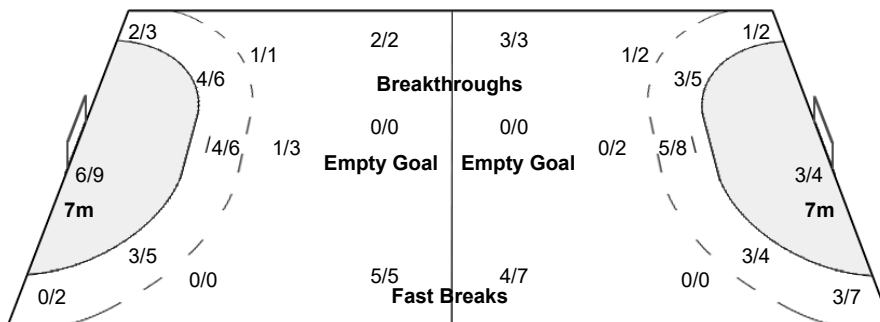

Team Goals / Shots

Offence