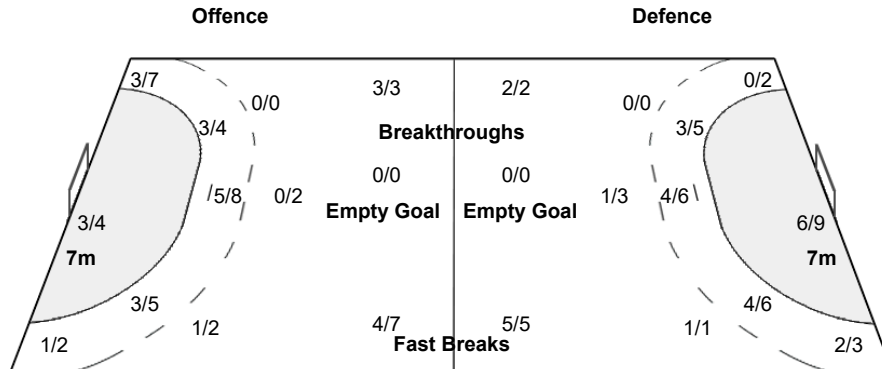

25th IHF Women's World Championship 2021

Spain

Preliminary Round - Group G

Match Team Statistics

Match No: 38

MON 6 DEC 2021

20:30

Sports Center Castellon

CRO 26 - 28 JPN

(14 - 14) (12 - 14)

Referees: ALPAIDZE V / BEREZKINA T (RUS)

CRO - Croatia

Shots Distribution

Players

Goals / Shots

1 BESEN L	3 POSAVEC P	8 POSAVEC S	12 KAPITANOVIC I	14 KALOUS L	17 JEZIC K	25 BURIC L
	1/1	1/1		1/2	1/1	2/2
				0/1		
	1/1	1/1		2/2	1/1	
				2/2		
	1-Missed	1-Post		1-Missed	2-Blocked	1-Post

28 SIMARA A	31 DEBELIC A	33 TURK A	35 MAMIC J	77 BLAZEVIC V	91 PIJEVIC T
			1/3		
		0/1		0/2	1/1
	1/1	1/1	2/2		
		1/1	1/2		
			2/2		
		1-Post			

Team
Goals / Shots

2/3	1/1	6/8
2/5		3/5
3/3	3/4	6/6

2-Missed 5-Post 2-Blocked

Goalkeepers
Saves / Shots

0/3	1/2	0/2
2/6		0/4
1/5	1/3	0/8

1 BESEN L

0/1		0/1
1/3		0/4
	0/1	0/4

12 KAPITANOVIC I

		0/1

91 PIJEVIC T

0/2	1/2	0/2
1/3		0/3
1/5	1/2	0/3