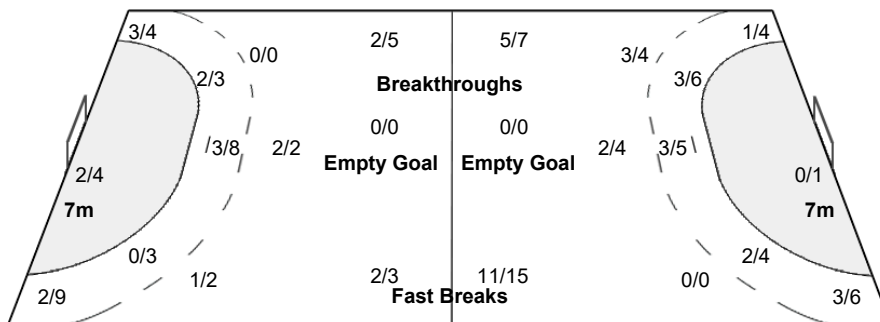

25th IHF Women's World Championship 2021

Spain

Preliminary Round - Group G

Match Team Statistics

Match No: 37

MON 6 DEC 2021

18:00

Sports Center Castellon

BRA 33 - 19 PAR

(20 - 7) (13 - 12)

Referees: KOO B / LEE S (KOR)

PAR - Paraguay

Shots Distribution

Players

Goals / Shots

1 ACOSTA M	2 ACUNA F	4 INSFRAN F	5 ROLON K	6 FIORE S	7 dos SANTOS K	8 FLEITAS J
	0/1	0/1	0/1	1/1	1/1	0/1
	1/1	1/1	1/1	1/2	0/1	1/1
	1-Post	1-Missed 2-Post		1-Post		
9 FARIA M	10 GONZALEZ G	11 LEIVA D	12 OCAMPOS F	13 VILLALBA S	14 FERNANDEZ M	19 GIMENEZ N
1/1					1/1	1/1
	1/1	1/1			0/1	0/1
					1/1	
1-Missed 1-Post		2-Post			3-Post	
21 MISKINICH A	26 MENDOZA J					
	1/2					
	0/1	1/1				
	1/1	0/1				

Team Goals / Shots

1/1	3/4	1/1
0/3		3/6
5/7	2/3	4/6
2-Missed	10-Post	

Offence