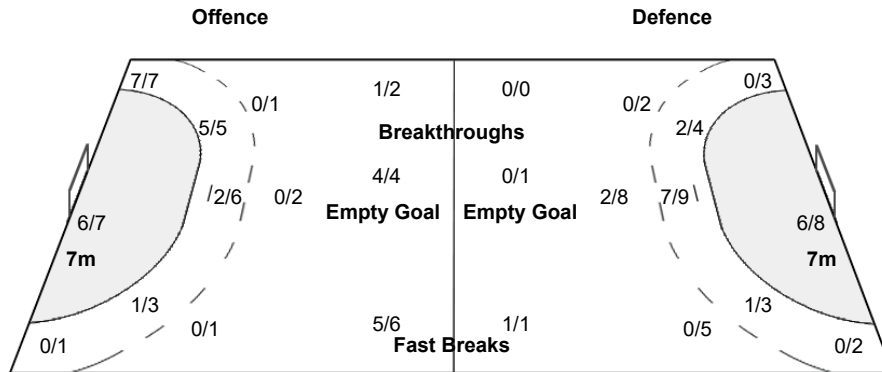

25th IHF Women's World Championship 2021

Spain

Preliminary Round - Group H

Match Team Statistics

Match No: 36

MON 6 DEC 2021

20:30

Palacio De Deportes

ESP 31 - 19 AUT

(14 - 6) (17 - 13)

Referees: SEKULIC M / JOVANDIC V (SRB)

ESP - Spain

Shots Distribution

Players

Goals / Shots

4 MARTIN BERENGUER C	8 ARDERIUS MARTIN S	10 CESAREO ROMERO E	12 NAVARRO GIMENEZ S	13 HERNANDEZ SELVA L	16 CASTELLANOS SOANEZ	17 GUTIERREZ BERMEJO
2/2 1/1 3/3	1/1 1/1 1/1	1/1		1/1	1/1	0/1 1/1
	1-Post	1-Post		1-Blocked		1-Post
18 ECHEVERRIA MARTINE	30 LOPEZ JIMENEZ S	33 GASSAMA CISSOKHO K	34 FERNANDEZ FRAGA A	39 RODRIGUEZ RODRIGUE	44 HERNANDEZ SERRADOR	51 ESPINOLA PEREZ I
1/1 1/1	1/1	2/2 1/1	0/1		1/1	0/1 1/1
						1-Post
62 ARCOS POVEDA P	86 CABRAL BARBOSA A					
2/2 0/1	0/2 2/3 1/1					
	1-Missed 1-Post					

Team
Goals / Shots

4/4	1/1	0/3
5/6	4/4	7/10
6/6	1/1	3/3

1-Missed 5-Post 1-Blocked

Goalkeepers
Saves / Shots

2/3	0/1	4/5
3/3	1/1	
4/12	2/5	4/9

12 NAVARRO GIMENEZ S

1/2	4/5
1/1	
2/5	0/1 2/5

16 CASTELLANOS SOANEZ

1/1	
2/2	1/1
2/7	2/4 2/4