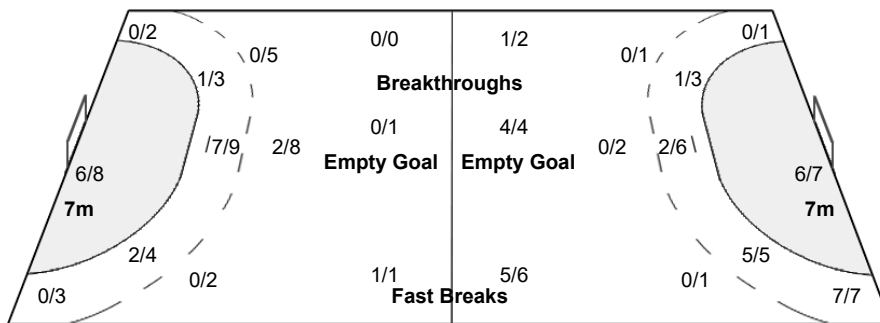

25th IHF Women's World Championship 2021

Spain

Preliminary Round - Group H

Match Team Statistics

Match No: 36

MON 6 DEC 2021

20:30

Palacio De Deportes

ESP 31 - 19 AUT

(14 - 6) (17 - 13)

Referees: SEKULIC M / JOVANDIC V (SRB)

AUT - Austria

Shots Distribution

Players

Goals / Shots

1 IVANCOK L	6 DEDIC M	7 SCHINDLER J	9 KOVACS P	11 TOMASINI F	13 DRAGULJIC S	15 WESS C
		1/2 1/1		1/2		
		2/2 0/1	4/5 2/3 1/4	0/1		0/1
	1-Post	1-Post	3-Post 1-Blocked			
17 REICHERT J	23 SCHLEGEL K	27 HAJGATO A	29 IVANCOK I	44 LEITNER N		
	0/2		0/1 0/1			
0/1			1/3 0/1	0/1	0/1	
0/1 1/1				1/1 1/1 2/2		
1-Missed						

Team

Goals / Shots

1/3	1/1	1/5
0/3	0/1	
8/12	3/5	5/9
1-Missed	5-Post	1-Blocked

Offence

Defence

Goalkeepers

Saves / Shots

0/4	0/1	3/3
1/6	0/4	3/10
0/6	0/1	0/3

1 IVANCOK L

0/3	0/1	3/3
1/3	0/2	3/8
0/6	0/1	0/3

27 HAJGATO A

0/1		
0/3		0/2

Legend:

%	Efficiency	2Min	2-Minute Suspensions	6m	6 metre Shots	7m	7-metre Shots	9m	9-metre Shots
AS	Assists	BC	Blue Cards	BS	Blocked Shots	BT	Breakthroughs	D	Direct Red Card
EG	Empty Goal	FB	Fast Breaks	G/S	Goals/Shots	N/A	Not Applicable	No.	Uniform Number
RC	Red Cards	S/S	Saves/Shots	ST	Steals	TO	Turnover	TP	Time Played
Wing	Wing Shots	X	Red Card After 3rd 2-Minute Suspension	YC	Yellow Cards