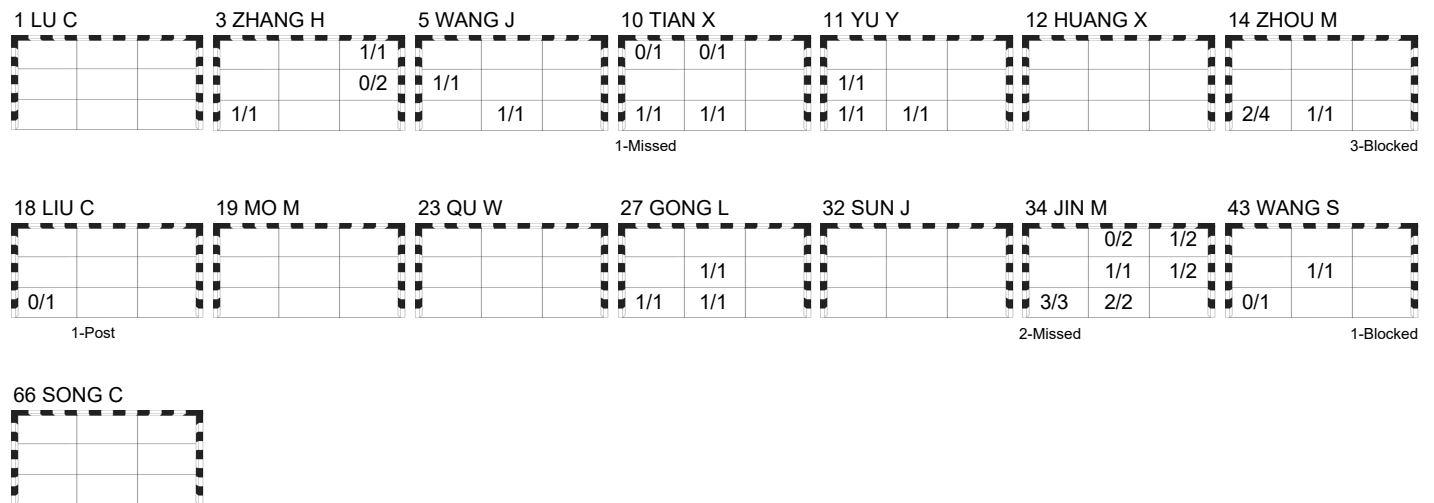

Palacio De Deportes

ARG 36 - 24 CHN

(17 - 9) (19 - 15)

Referees: ELSAIED H / ELSAIED Y (EGY)

CHN - PR Of China

Shots Distribution

Players

Goals / Shots

		0/1

66 SONG C

1/4	0/4	1/2
5/8	1/3	2/6
1/5	1/3	1/6

Legend:

%	Efficiency	2Min	2-Minute Suspensions	6m	6 metre Shots	7m	7-metre Shots	9m	9-metre Shots
AS	Assists	BC	Blue Cards	BS	Blocked Shots	BT	Breakthroughs	D	Direct Red Card
EG	Empty Goal	FB	Fast Breaks	G/S	Goals/Shots	N/A	Not Applicable	No.	Uniform Number
RC	Red Cards	S/S	Saves/Shots	ST	Steals	TO	Turnover	TP	Time Played
Wing	Wing Shots	X	Red Card After 3rd 2-Minute Suspension	YC	Yellow Cards				