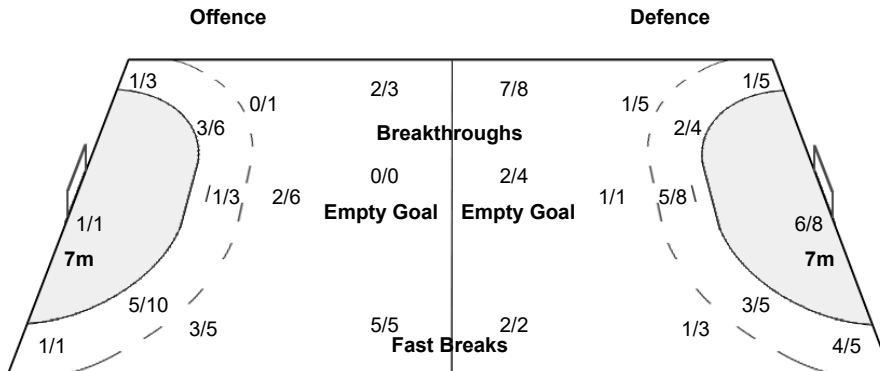

Goalkeepers
Saves / Shots

1/4	0/4	1/3
6/10	1/3	2/9
1/5	1/5	1/7

1 LU C

		0/1
1/2		0/3
	0/1	

12 HUANG X

		0/1

66 SONG C

1/4	0/4	1/2
5/8	1/3	2/6
1/5	1/3	1/6

Legend:

%	Efficiency	2Min	2-Minute Suspensions	6m	6 metre Shots	7m	7-metre Shots	9m	9-metre Shots
AS	Assists	BC	Blue Cards	BS	Blocked Shots	BT	Breakthroughs	D	Direct Red Card
EG	Empty Goal	FB	Fast Breaks	G/S	Goals/Shots	N/A	Not Applicable	No.	Uniform Number
RC	Red Cards	S/S	Saves/Shots	ST	Steals	TO	Turnover	TP	Time Played
Wing	Wing Shots	X	Red Card After 3rd 2-Minute Suspension	YC	Yellow Cards