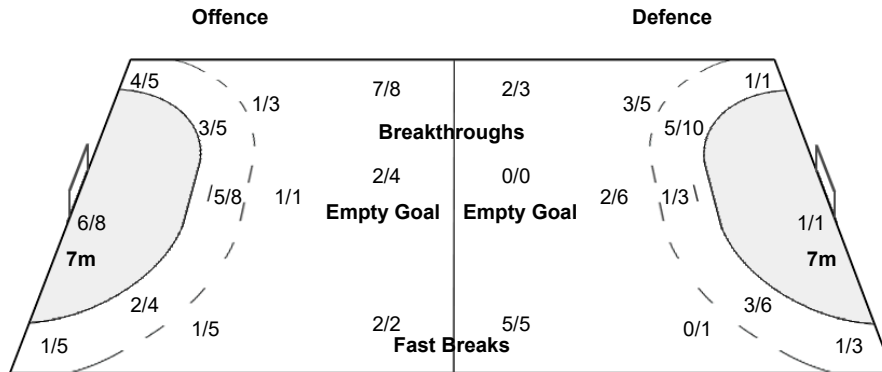

25th IHF Women's World Championship 2021

Spain

Preliminary Round - Group H

Match Team Statistics

Match No: 35

MON 6 DEC 2021

18:00

Palacio De Deportes

ARG 36 - 24 CHN

(17 - 9) (19 - 15)

Referees: ELSAIED H / ELSAIED Y (EGY)

ARG - Argentina

Shots Distribution

Players

Goals / Shots

1 CARRATU M	4 URBAN MEDEL R	5 PIZZO M	6 GARCIA G	7 CAMPIGLI R	10 MENDOZA L	12 ROSALEZ F
0/1	1/1	0/1	1/1	2/2	1/1	1/1
0/1	1/1	0/1	1/1	1/1	1/1	0/1
1-Missed	1-Missed					

13 GAVILAN G	15 MENA A	17 CAVO M	18 SANS M	21 GANDULFO M	22 KARSTEN E	25 CASASOLA M
0/1	1/1	2/2	1/1	0/1	1/2	1/1
0/1	1/1	1/1	0/2	0/1	0/1	1/1
2-Post		1-Missed		1-Missed	1-Post	1-Missed

26 DALLE CRODE L	36 OJEA CRISTINO D
0/1	0/1
1/1	1/1
0/1	
	1-Blocked

Team Goals / Shots

3/4	4/4	2/3
4/10	2/3	7/9
4/5	4/5	6/7
5-Missed	3-Post	1-Blocked

Goalkeepers Saves / Shots

1/1	3/3	1/3
0/2	0/3	3/4
4/13	0/7	

1 CARRATU M

1/1	2/2	1/2
0/1		1/2
1/5	0/2	

12 ROSALEZ F

	1/1	0/1
0/1	0/3	2/2
3/8	0/5