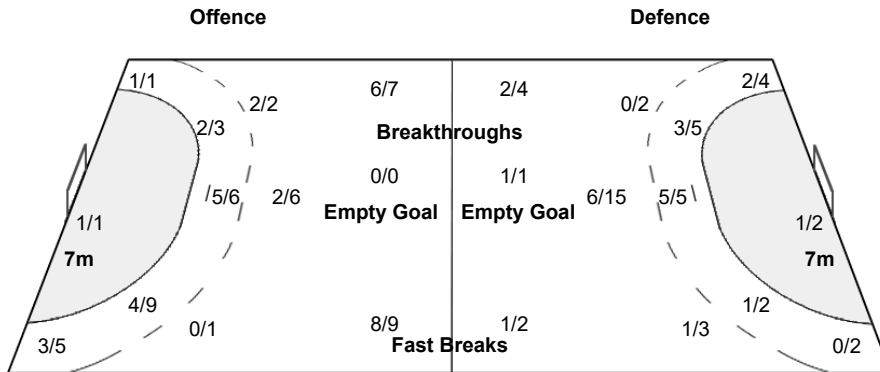

25th IHF Women's World Championship 2021

Spain

Preliminary Round - Group F

Match Team Statistics

Match No: 34

MON 6 DEC 2021

20:30

Palau d'Esports de Granollers

DEN 35 - 23 KOR

(19 - 14) (16 - 9)

Referees: GASMI K / GASMI R (FRA)

DEN - Denmark

Players		Shots									Offence		Defence		Penalties			TP	
No.	Name	G/S	%	6m	Wing	9m	7m	FB	BT	EG	AS	TF	ST	BS	YC	2Min	RC		BC
1	TOFT Sandra										1		1						55:33
2	PEDERSEN Laerke Nolsoe	5/5	100	1/1	2/2			2/2					2			1			24:42
8	HANSEN Anne Mette	3/3	100	1/1		1/1	1/1				4		1			1			23:30
10	HEINDAHL Kathrine	4/7	57	2/4					2/3			4	1	1					38:05
11	HAUGSTED Line	1/2	50			0/1		1/1			1	1	3	2					38:06
13	BOHME Simone	1/1	100	1/1															11:49
16	REINHARDT Althea Rebecca																		
18	TRANBORG Mette	1/1	100			1/1					3		1						23:10
23	JORGENSEN Kristina	4/10	40	1/4		1/4		1/1	1/1		5		1						32:58
25	JENSEN Trine Ostergaard	2/4	50	0/1	1/1			1/2			1	2							47:30
27	BURGAARD Louise										3								24:53
31	PETERSEN Simone Catherine	1/1	100			1/1						1							6:43
32	HOJLUND Mie Enggrob	4/7	57	3/4	0/1	0/1			1/1		4								22:57
33	FRIIS Emma Cecilie	3/4	75		1/2			2/2					1						32:09
34	IVERSEN Rikke	6/6	100	3/3				1/1	2/2		2	1	1	2					32:59
42	MOLLER Michala Elsberg																		4:56
Bench/Team																			
Totals		35/51	69	12/19	4/6	4/9	1/1	8/9	6/7		24	9	12	5		2			

Goalkeepers		Total Shots		6m Shots		Wing Shots		9m Shots		7m Shots		Fast Breaks		Breakthroughs	
No.	Name	S/S	%	S/S	%	S/S	%	S/S	%	S/S	%	S/S	%	S/S	%
1	TOFT Sandra	17/39	44	3/12	25	4/6	67	8/15	53	0/1	0	1/2	50	1/3	33
16	REINHARDT Althea Rebecca														
EG		1													
Totals		17/40	43	3/12	25	4/6	67	8/15	53	0/1	0	1/2	50	1/3	33

Team Shots	Goals	Saves	Missed	Post	Blocked	Total	%
6m Shots	12	5	1	1		19	63
Wing Shots	4	2				6	67
9m Shots	4	3	1	1		9	44
7m Shots	1				N/A	1	100
Fast Breaks	8	1				9	89
Breakthroughs	6	1				7	86
Empty Net Goals		N/A					
Totals	35	12	2	2		51	69

Number of Attacks: 57, Scoring Efficiency: 61%

25th IHF Women's World Championship 2021
Spain

Preliminary Round - Group F

Match Team Statistics

Match No: 34

MON 6 DEC 2021
20:30

Palau d'Esports de Granollers

DEN 35 - 23 KOR
(19 - 14) (16 - 9)

Referees: GASMI K / GASMI R (FRA)

DEN - Denmark

Shots Distribution