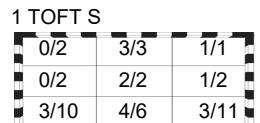

DEN - Denmark

Shots Distribution