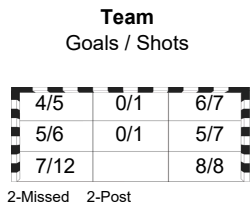

DEN - Denmark

Shots Distribution