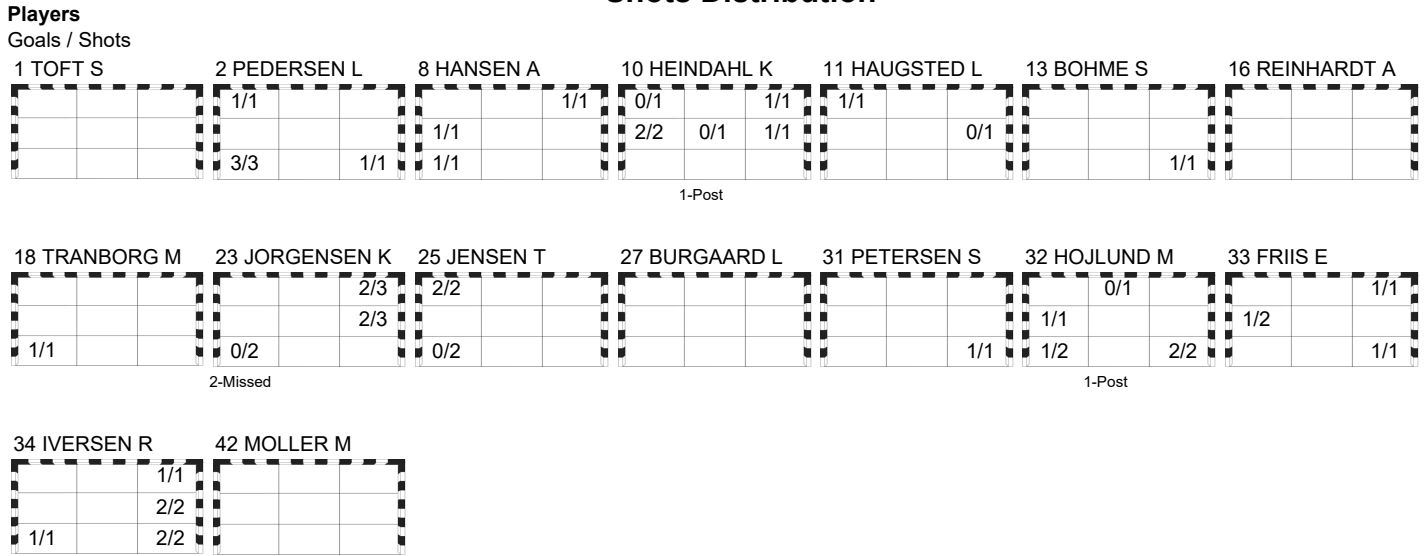

25th IHF Women's World Championship 2021

Spain

Preliminary Round - Group F

Match Team Statistics

Match No: 34

MON 6 DEC 2021

20:30

Palau d'Esports de Granollers

DEN 35 - 23 KOR

(19 - 14) (16 - 9)

Referees: GASMI K / GASMI R (FRA)

DEN - Denmark

Players		Shots									Offence		Defence		Penalties			TP	
No.	Name	G/S	%	6m	Wing	9m	7m	FB	BT	EG	AS	TF	ST	BS	YC	2Min	RC		BC
1	TOFT Sandra										1		1						55:33
2	PEDERSEN Laerke Nolsoe	5/5	100	1/1	2/2			2/2					2			1			24:42
8	HANSEN Anne Mette	3/3	100	1/1		1/1	1/1				4		1			1			23:30
10	HEINDAHL Kathrine	4/7	57	2/4					2/3			4	1	1					38:05
11	HAUGSTED Line	1/2	50			0/1		1/1			1	1	3	2					38:06
13	BOHME Simone	1/1	100	1/1															11:49
16	REINHARDT Althea Rebecca																		
18	TRANBORG Mette	1/1	100			1/1					3		1						23:10
23	JORGENSEN Kristina	4/10	40	1/4		1/4		1/1	1/1		5		1						32:58
25	JENSEN Trine Ostergaard	2/4	50	0/1	1/1			1/2			1	2							47:30
27	BURGAARD Louise										3								24:53
31	PETERSEN Simone Catherine	1/1	100			1/1						1							6:43
32	HOJLUND Mie Enggrob	4/7	57	3/4	0/1	0/1			1/1		4								22:57
33	FRIIS Emma Cecilie	3/4	75		1/2			2/2					1						32:09
34	IVERSEN Rikke	6/6	100	3/3				1/1	2/2		2	1	1	2					32:59
42	MOLLER Michala Elsberg																		4:56
Bench/Team																			
Totals		35/51	69	12/19	4/6	4/9	1/1	8/9	6/7		24	9	12	5		2			

Goalkeepers		Total Shots		6m Shots		Wing Shots		9m Shots		7m Shots		Fast Breaks		Breakthroughs	
No.	Name	S/S	%	S/S	%	S/S	%	S/S	%	S/S	%	S/S	%	S/S	%
1	TOFT Sandra	17/39	44	3/12	25	4/6	67	8/15	53	0/1	0	1/2	50	1/3	33
16	REINHARDT Althea Rebecca														
EG		1													
Totals		17/40	43	3/12	25	4/6	67	8/15	53	0/1	0	1/2	50	1/3	33

Team Shots	Goals	Saves	Missed	Post	Blocked	Total	%
6m Shots	12	5	1	1		19	63
Wing Shots	4	2				6	67
9m Shots	4	3	1	1		9	44
7m Shots	1				N/A	1	100
Fast Breaks	8	1				9	89
Breakthroughs	6	1				7	86
Empty Net Goals		N/A					
Totals	35	12	2	2		51	69

Number of Attacks: 57, Scoring Efficiency: 61%

25th IHF Women's World Championship 2021
Spain

Preliminary Round - Group F

Match Team Statistics

Match No: 34

MON 6 DEC 2021
20:30

Palau d'Esports de Granollers

DEN 35 - 23 KOR
(19 - 14) (16 - 9)

Referees: GASMI K / GASMI R (FRA)

DEN - Denmark

Shots Distribution