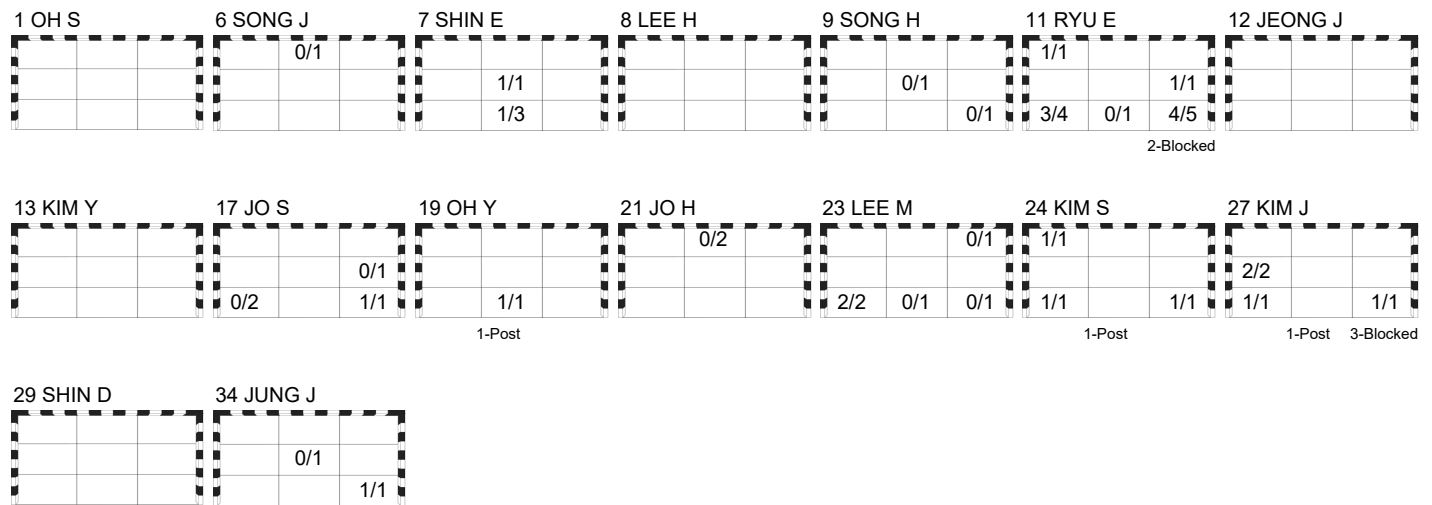

25th IHF Women's World Championship 2021

Spain

Preliminary Round - Group F

Match Team Statistics

Match No: 34

MON 6 DEC 2021

20:30

Palau d'Esports de Granollers

DEN 35 - 23 KOR

(19 - 14) (16 - 9)

Referees: GASMI K / GASMI R (FRA)

KOR - Korea

Shots Distribution

Players

Goals / Shots

Team Goals / Shots

2/2	0/3	0/1
2/2	1/3	1/2
7/10	2/6	8/11
3-Post	5-Blocked