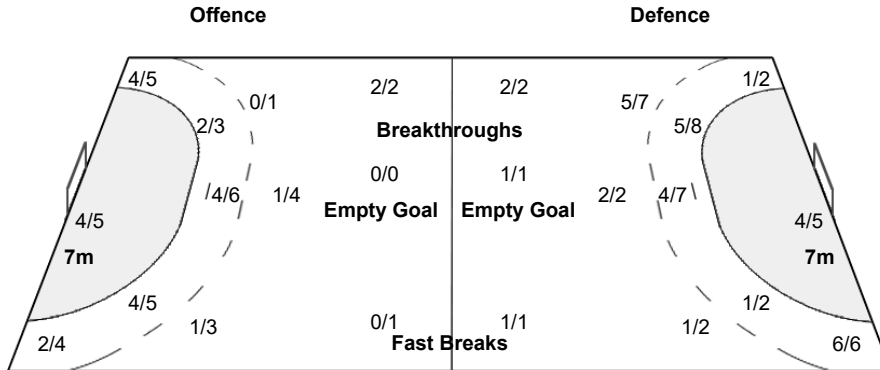

25th IHF Women's World Championship 2021

Spain

Preliminary Round - Group F

Match Team Statistics

Match No: 33

MON 6 DEC 2021

18:00

Palau d'Esports de Granollers

TUN 24 - 33 CGO

(9 - 18) (15 - 15)

Referees: COVALCIUC A / COVALCIUC I (MDA)

TUN - Tunisia

Shots Distribution

Players

Goals / Shots

5 BEN ABDALAH A	7 BOURI F	9 YAACOUB O	10 HAMROUNI A	11 BOUTHEINA A	14 JLEZI M	15 REZGUI R
1/2	0/1		1/1			
1/1	0/1		1/2	1/1		1/1
3/3	1/1			1/1		
1-Post						
16 OMRANI F	17 JOUINI C	21 HACHANA EP KERKENI	29 MASRI A	32 ZELFANI N	33 MKADEM R	88 AOUIJ F
	0/1	1/1				
	1/1	1/1	4/4		1/1	
	1/1	2/2	0/1	0/1	1/2	
	0/1		1/1	1/1		
1-Post		1-Missed 1-Post 1-Blocked		1-Post		
96 DARDOUR O	98 BELHADJ S					

Team Goals / Shots

2/3	0/1	6/6
4/8	0/1	3/4
5/5		4/5
1-Missed 4-Post 1-Blocked		

Goalkeepers Saves / Shots

1/7	0/3	0/5
1/2	0/1	1/4
1/6	2/2	1/10

16 OMRANI F

0/1	0/2	0/3
0/1		0/1
0/2	1/1	1/6

33 MKADEM R

1/6	0/1	0/2
1/1		1/3
1/4	1/1	0/4