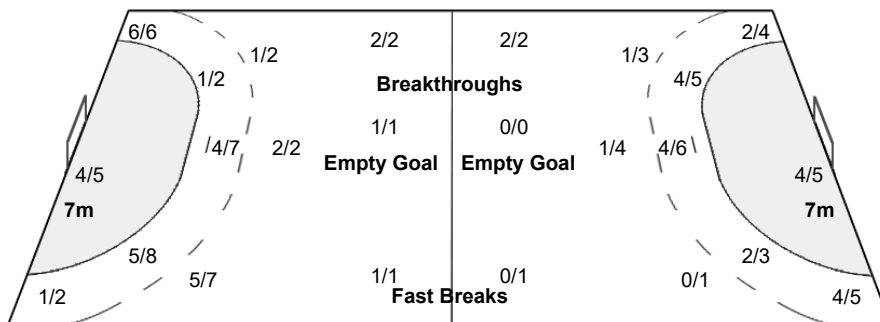

25th IHF Women's World Championship 2021

Spain

Preliminary Round - Group F

Match Team Statistics

Match No: 33

MON 6 DEC 2021

18:00

Palau d'Esports de Granollers

TUN 24 - 33 CGO

(9 - 18) (15 - 15)

Referees: COVALCIUC A / COVALCIUC I (MDA)

CGO - Congo

Shots Distribution

Players

Goals / Shots

1 KODIA R	5 RUTIL K	6 DIVOKO KANGOU N	7 YIMGA D	10 HENDO M	13 MOUYAMBA B	15 NTONDELE A
	1/1	1/1	2/3 1/1 3/3		2/2 1/1	
		0/1	2/2 0/2 2/2		2/2 1/1	
16 BAZEKENE M	17 OBANGUE R	18 OKABANDE IKOBO P	23 NGOMBELE B	45 NKOUE J	78 DIAGOURAGA F	79 DORSON S
		1/1	0/1		1/1 1/1	1/1 1/1
					4/5	1/1
			1-Missed	1-Blocked	2-Missed 1-Post	
81 SARAIVA R	99 JAPPONT K					
1/1	0/1 1/1					

Team Goals / Shots

6/7	3/3	5/5
1/2	1/1	3/4
5/6	0/2	9/10
3-Missed	1-Post	1-Blocked

Offence