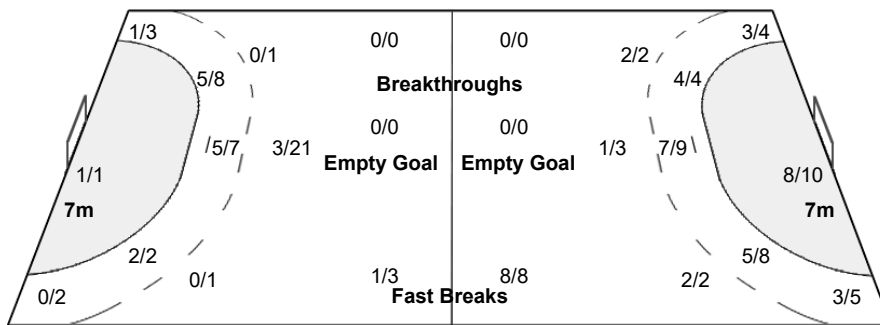

Offence

Goalkeepers Saves / Shots

2/10	0/2	0/5
1/3	0/1	1/1
2/12	0/1	1/15

1 MBEN BEDIANG I

1/6	0/1	0/3
0/1	0/1	
1/5		0/8

12 ABIANBAKON ONOUKOU

1/4	0/1	0/2
1/2		1/1
1/7	0/1	1/7

22 BALANA M

Legend:	% Efficiency	2Min 2-Minute Suspensions	6m 6 metre Shots	7m 7-metre Shots	9m 9-metre Shots
AS Assists	BC Blue Cards	BS Blocked Shots	BT Breakthroughs	D Direct Red Card	No. Uniform Number
EG Empty Goal	FB Fast Breaks	G/S Goals/Shots	N/A Not Applicable	No. Uniform Number	TP Time Played
RC Red Cards	S/S Saves/Shots	ST Steals	TO Turnover		
Wing Wing Shots	X Red Card After 3rd 2-Minute Suspension	YC Yellow Cards