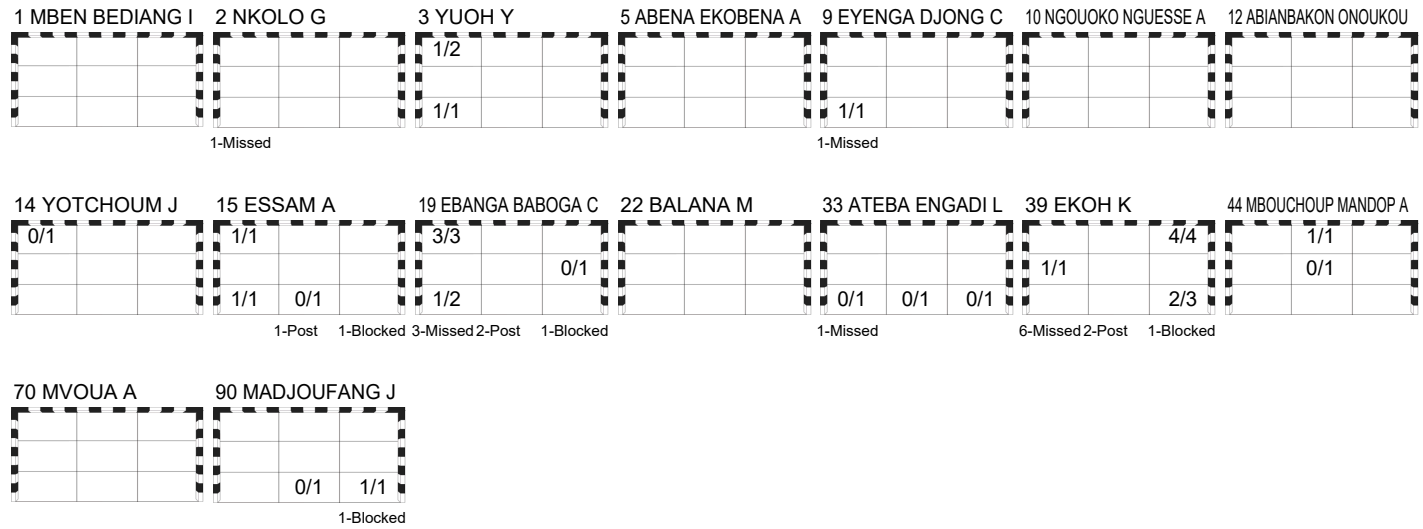

Number of Attacks: 64, Scoring Efficiency: 28%

25th IHF Women's World Championship 2021

Spain

Preliminary Round - Group B

Match Team Statistics

Match No: 32

SUN 5 DEC 2021

20:30

Pavello Pla de L'Arc

SRB 43 - 18 CMR

(19 - 9) (24 - 9)

Referees: BELKHIRI Y / HAMIDI S (ALG)

CMR - Cameroon

Shots Distribution

Players

Goals / Shots