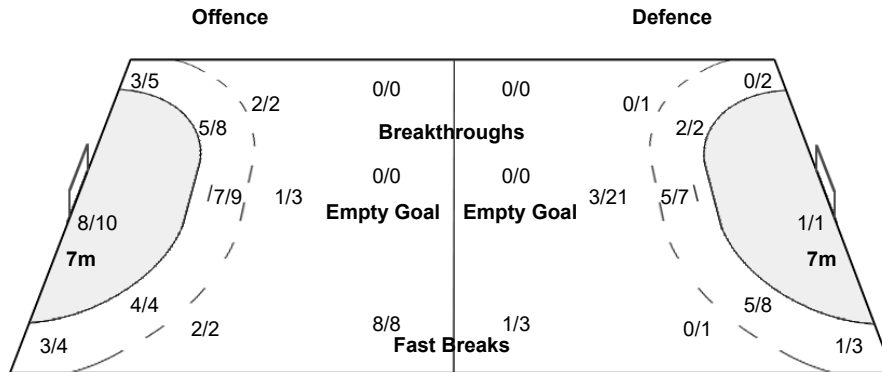

25th IHF Women's World Championship 2021

Spain

Preliminary Round - Group B

Match Team Statistics

Match No: 32

SRB 43 - 18 CMR

(19 - 9) (24 - 9)

SUN 5 DEC 2021

20:30

Pavello Pla de L'Arc

Referees: BELKHIRI Y / HAMIDI S (ALG)

SRB - Serbia

Shots Distribution

Players

Goals / Shots

6 MITROVIC I	7 VUKAJLOVIC A	11 AGBABA M	13 AGBABA J	15 JANJUSEVIC A	16 RISOVIC J	18 RADOJEVIC T
1/1	1/1	1/1	1/1			1/1
3/3	0/1	3/3	1/1	0/1	1/1	1/1
1/1	1/1	1/1	2/2	2/2		1/1
	1-Missed		1-Post			

19 KOCIC T	22 JOVOVIC J	24 KOVACEVIC J	25 STAMENIC A	29 LOVRIC N	33 STOILJKOVIC J	71 LISCEVIC K
0/1	1/1	0/1	1/1	2/2	1/1	1/1
2/2	1/1	0/1	1/1	1/1	1/1	2/2
1/1	1/1	1/1	1/1	1/1	1/1	1/1
1-Missed				1-Post		

83 PETROVIC M	91 GRAOVAC K
1/1	
1-Post	

Team		
Goals / Shots		
8/10	2/2	5/5
2/3	1/1	0/1
10/12	1/1	14/15
2-Missed	3-Post	

Goalkeepers		
Saves / Shots		
2/7	0/1	0/4
0/1	1/1	1/1
2/6	3/3	2/5

16 RISOVIC J		
1/4		0/3
0/1		
2/5	1/1	1/4

91 GRAOVAC K		
1/3	0/1	0/1
	1/1	1/1
0/1	2/2	1/1