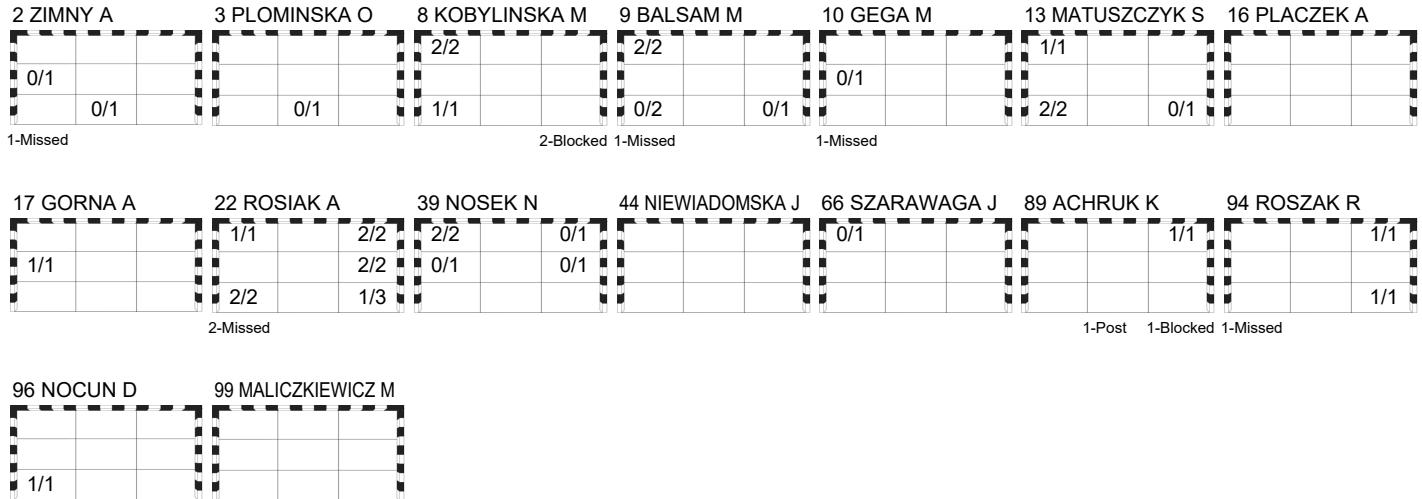

Number of Attacks: 53, Scoring Efficiency: 43%

25th IHF Women's World Championship 2021

Spain

Preliminary Round - Group B

Match Team Statistics

Match No: 31

SUN 5 DEC 2021

18:00

Pavello Pla de L'Arc

POL 23 - 26 RHF

(10 - 16) (13 - 10)

Referees: CHRISTIANSEN K / HANSEN L (DEN)

POL - Poland

Shots Distribution

Players

Goals / Shots

Team

Goals / Shots

Offence

Defence

Goalkeepers

Saves / Shots

16 PLACZEK A

99 MALICZKIEWICZ M