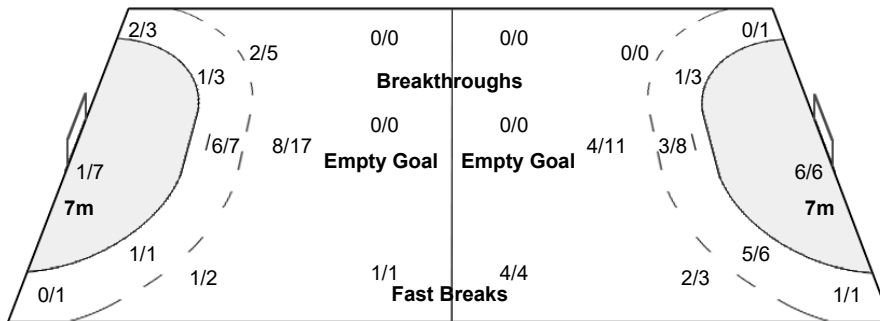

Team

Goals / Shots

Offence

Defence