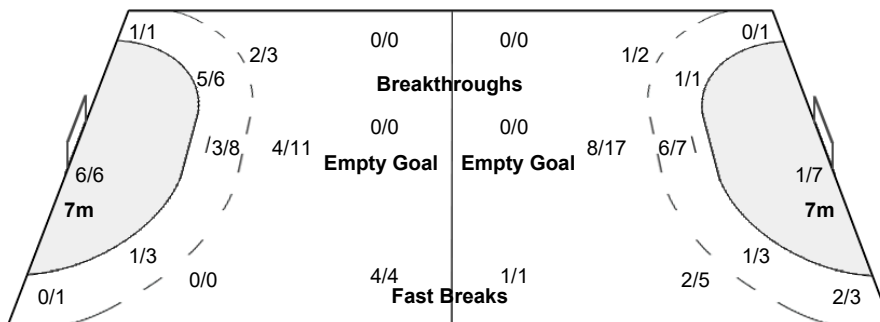

25th IHF Women's World Championship 2021

Spain

Preliminary Round - Group B

Match Team Statistics

Match No: 31

SUN 5 DEC 2021

18:00

Pavello Pla de L'Arc

POL 23 - 26 RHF

(10 - 16) (13 - 10)

Referees: CHRISTIANSEN K / HANSEN L (DEN)

RHF - RHF

Shots Distribution

Players

Goals / Shots

3 GORSHKOVA P	11 LAGINA A	23 MIKHAYLICHENKO E	25 FOMINA O	31 SABIROVA K	33 ILINA E	35 KIRDIASHEVA V
		1/1 1/1	2/2 0/2	1/1 2/2	0/1 1/3	1/1 1/1
		1-Missed	1-Blocked		2-Post	1-Missed
36 MANAGAROVA I	39 SKOROBOGATCHENKO A	41 NIKITINA V	51 TAZHENOVA M	67 ILLARIONOVA A	76 ZELENKOVA E	86 SHCHERBAK O
1/1	2/3 0/2	1/1 1/1 1/1		1/1		1/1 1/1
				1-Missed		
96 MARKOVA I	99 KAPLINA P					
0/1						

Team Goals / Shots

6/7	3/3
2/3	1/1
5/10	1/3
3-Missed	2-Post
	1-Blocked

Offence

Defence

Goalkeepers Saves / Shots

1/9	1/5
3/4	1/3
2/8	2/2
	4/6

11 LAGINA A

1/7	0/4
2/2	0/1
1/5	2/2
	2/3

99 KAPLINA P

0/2	1/1
1/2	1/2
1/3	2/3

Legend:	% Efficiency	2Min 2-Minute Suspensions	6m 6 metre Shots	7m 7-metre Shots	9m 9-metre Shots
AS Assists	BC Blue Cards	BS Blocked Shots	BT Breakthroughs	D Direct Red Card	No. Uniform Number
EG Empty Goal	FB Fast Breaks	G/S Goals/Shots	N/A Not Applicable	No. Uniform Number	TP Time Played
RC Red Cards	S/S Saves/Shots	ST Steals	TO Turnover		
Wing Wing Shots	X Red Card After 3rd 2-Minute Suspension	YC Yellow Cards