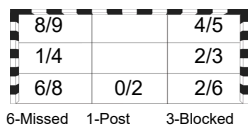

Team

Goals / Shots