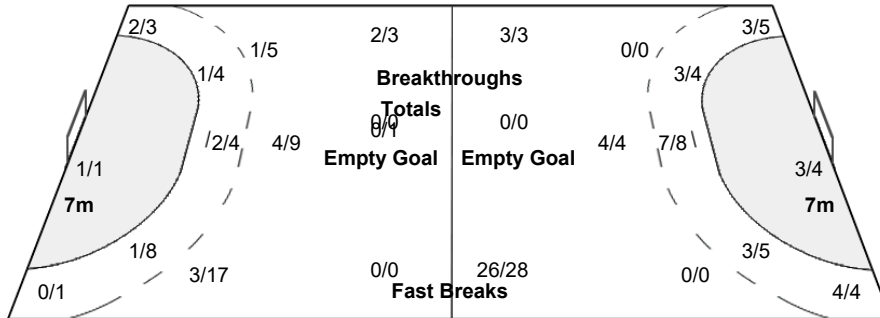

25th IHF Women's World Championship 2021

Spain

Preliminary Round - Group D

Match Team Statistics

Match No: 28

SUN 5 DEC 2021

18:00

Palacio De Deportes

UZB 17 - 58 NED

(10 - 28) (7 - 30)

Referees: MITROVIC N / VESOVIC M (MNE)

UZB - Uzbekistan

Shots Distribution

Players

Goals / Shots

1 SULTONOVA S	2 KHUDOYKULOVA M	3 MUKHAMADOVA M	4 SAFAROVA K	5 BOTIROVA Z	6 MIRZAEVA Z	7 YUSUPOVA N
		0/1			0/1	1/1
					0/1	1/1
						0/1
						1-Blocked
8 MUSTAFAEVA A	9 ALLAYAROVA Z	10 SULTANOVA D	11 RAZAKBERGENOVA S	12 MAMIROVA T	13 OBIDJONOVA C	14 BAHROMOVA D
1/1			0/2	2/5		1/1
1/1			0/3	1/1		0/2
	1/1	0/1				2/6
		0/1			1/2	1/1
			1-Blocked		1-Blocked	4-Post 1-Blocked
15 ABDUMANNONOVA O	17 VOSILJONOVA M					
1/3	1/1	1/1				0/1
0/1		1/1				0/1
4-Blocked		1-Missed				

Team Goals / Shots

2/2	0/1	
3/11	1/1	5/14
1/7	1/1	4/6

1-Missed 4-Post 8-Blocked

Offence

Defence

Goalkeepers Saves / Shots

0/5	0/1	1/9
3/11		1/1
0/22	0/1	0/13

1 SULTONOVA S

0/4	0/1	1/4
3/7		1/1
0/17	0/1	0/10

12 MAMIROVA T

0/1		0/5
0/4		
0/5		0/3