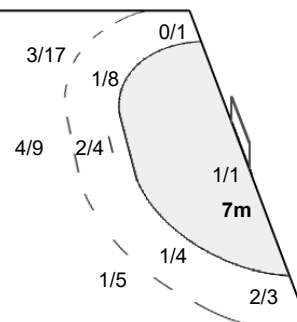

Defence

Goalkeepers Saves / Shots

0/2	1/1	
8/11	0/1	9/14
6/7	0/1	2/6

33 WESTER T

2/2		2/3
2/2	0/1	0/2

38 TEN HOLTE Y

0/2	1/1	
6/9	0/1	7/11
4/5		2/4

Legend:	% Efficiency	2Min 2-Minute Suspensions	6m 6 metre Shots	7m 7-metre Shots	9m 9-metre Shots
AS Assists	BC Blue Cards	BS Blocked Shots	BT Breakthroughs	D Direct Red Card	No. Uniform Number
EG Empty Goal	FB Fast Breaks	G/S Goals/Shots	N/A Not Applicable	No. Uniform Number	TP Time Played
RC Red Cards	S/S Saves/Shots	ST Steals	TO Turnover		
Wing Wing Shots	X Red Card After 3rd 2-Minute Suspension	YC Yellow Cards