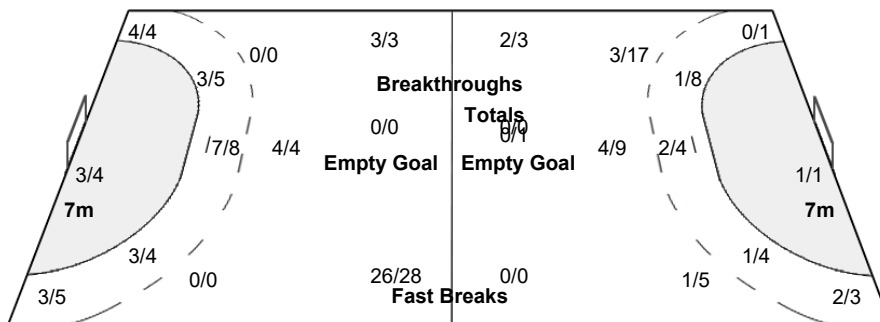

25th IHF Women's World Championship 2021

Spain

Preliminary Round - Group D

Match Team Statistics

Match No: 28

SUN 5 DEC 2021

18:00

Palacio De Deportes

UZB 17 - 58 NED

(10 - 28) (7 - 30)

Referees: MITROVIC N / VESOVIC M (MNE)

NED - Netherlands

Shots Distribution

Players

Goals / Shots

6 van der HEIJDEN L	7 BONT D	8 ABBINGH L	9 NUSSER L	10 SNELDER D	11 KNIPPENBORG L	12 van WETERING B
2/2	1/1	1/1	1/1	1/1	1/1	1/1
1/1	1/1	1/1	1/1	1/1	1/1	2/2
1/1	1/1	1/1	1/1	1/1	1/1	2/2
1/1	1/1	1/1	1/1	1/1	1/1	2/2
1-Post	1-Post					
18 DULFER K	19 FRERIKS M	20 SMITS I	22 SPRENGERS Z	31 VOLLEBREGT K	33 WESTER T	38 TEN HOLTE Y
2/2	1/1	1/1	3/4	1/1		
2/2	2/2	2/2	1/1	5/5		
1-Missed			1-Post			
48 HOUSHEER D	79 POLMAN E					
1/1	1/1					
1/1	1/1					
1/1	2/2					

Team Goals / Shots

5/5	1/1	8/9
8/11		0/1
22/22	1/1	13/13
1-Missed	3-Post	

Offence