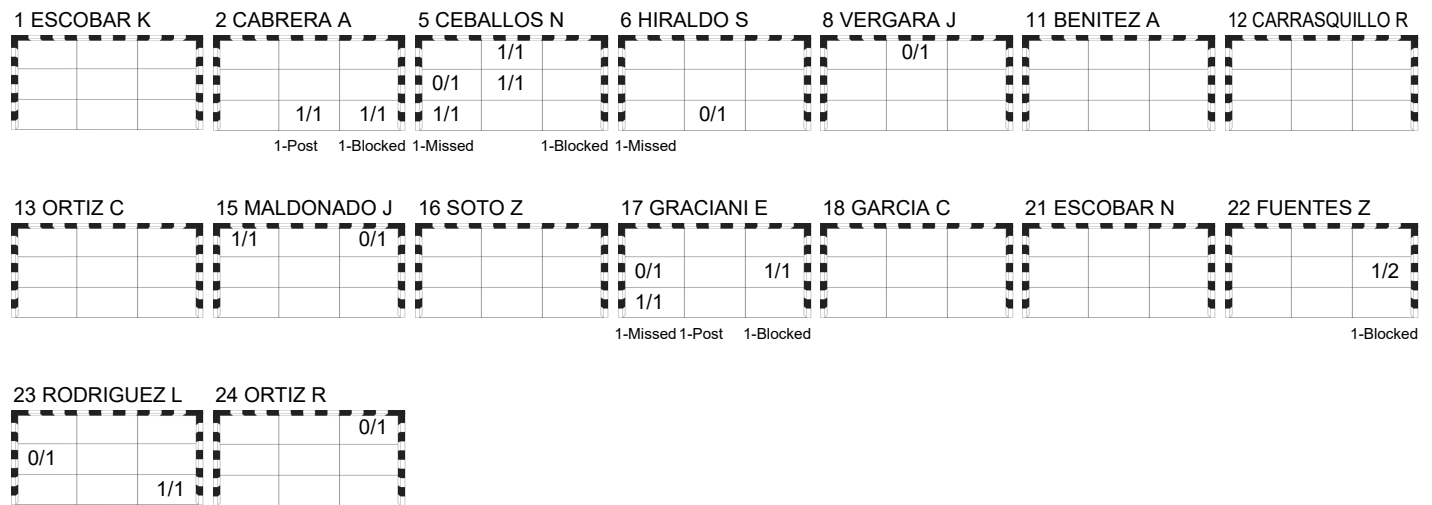

25th IHF Women's World Championship 2021

Spain

Preliminary Round - Group D

Match Team Statistics

Match No: 27

SUN 5 DEC 2021

15:30

Palacio De Deportes

SWE 48 - 10 PUR

(26 - 5) (22 - 5)

Referees: KUTTLER T / MERZ M (GER)

PUR - Puerto Rico

Shots Distribution

Players

Goals / Shots

Team Goals / Shots

1/1	1/2	0/2
0/3	1/1	2/3
2/2	1/2	2/2
3-Missed	2-Post	4-Blocked