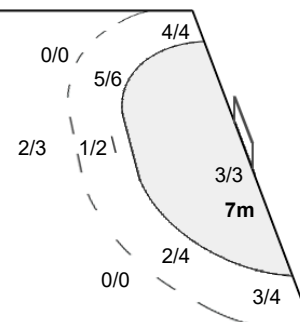

Defence

Goalkeepers Saves / Shots

2/10	0/5	0/7
1/8	0/3	0/12
0/2	0/2	2/4

1 ESCOBAR K

0/1	0/1	0/4
1/3	0/1	0/5
		0/2

12 CARRASQUILLO R

1/4	0/1	0/1
0/3		0/3
		1/1

16 SOTO Z

1/5	0/2	0/2
0/2	0/1	0/4
0/2	0/1	1/1

Legend:	% Efficiency	2Min 2-Minute Suspensions	6m 6 metre Shots	7m 7-metre Shots	9m 9-metre Shots
AS Assists	BC Blue Cards	BS Blocked Shots	BT Breakthroughs	D Direct Red Card	No. Uniform Number
EG Empty Goal	FB Fast Breaks	G/S Goals/Shots	N/A Not Applicable	No. Uniform Number	TP Time Played
RC Red Cards	S/S Saves/Shots	ST Steals	TO Turnover		
Wing Wing Shots	X Red Card After 3rd 2-Minute Suspension	YC Yellow Cards