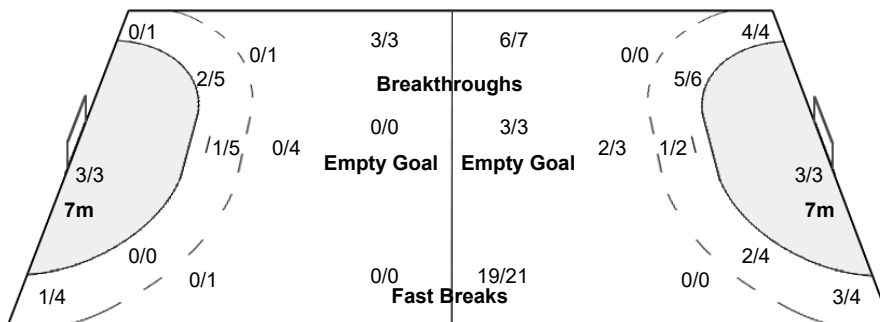

25th IHF Women's World Championship 2021

Spain

Preliminary Round - Group D

Match Team Statistics

Match No: 27

SUN 5 DEC 2021

15:30

Palacio De Deportes

SWE 48 - 10 PUR

(26 - 5) (22 - 5)

Referees: KUTTLER T / MERZ M (GER)

PUR - Puerto Rico

Shots Distribution

Players

Goals / Shots

Team Goals / Shots

1/1	1/2	0/2
0/3	1/1	2/3
2/2	1/2	2/2
3-Missed	2-Post	4-Blocked

Offence

Defence

Goalkeepers Saves / Shots

2/10	0/5	0/7
1/8	0/3	0/12
0/2	0/2	2/4

1 ESCOBAR K

0/1	0/1	0/4
1/3	0/1	0/5
		0/2

12 CARRASQUILLO R

1/4	0/1	0/1
0/3		0/3
		1/1

16 SOTO Z

1/5	0/2	0/2
0/2	0/1	0/4
0/2	0/1	1/1

Legend:	% Efficiency	2Min 2-Minute Suspensions	6m 6 metre Shots	7m 7-metre Shots	9m 9-metre Shots
AS Assists	BC Blue Cards	BS Blocked Shots	BT Breakthroughs	D Direct Red Card	No. Uniform Number
EG Empty Goal	FB Fast Breaks	G/S Goals/Shots	N/A Not Applicable	No. Uniform Number	TP Time Played
RC Red Cards	S/S Saves/Shots	ST Steals	TO Turnover		
Wing Wing Shots	X Red Card After 3rd 2-Minute Suspension	YC Yellow Cards