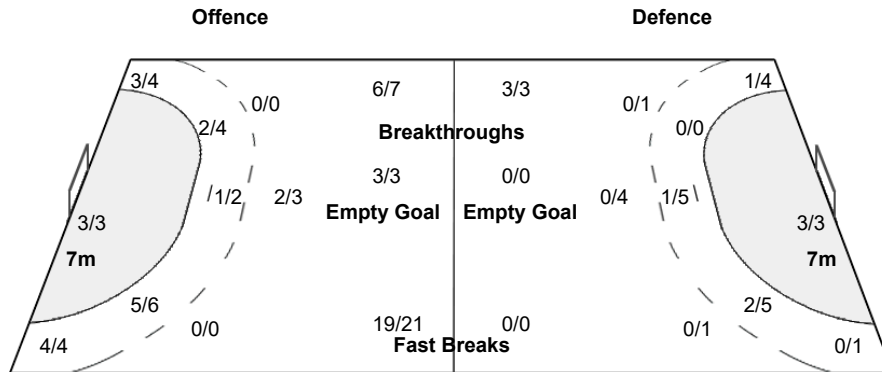

25th IHF Women's World Championship 2021

Spain

Preliminary Round - Group D

Match Team Statistics

Match No: 27

SUN 5 DEC 2021

15:30

Palacio De Deportes

SWE 48 - 10 PUR

(26 - 5) (22 - 5)

Referees: KUTTLER T / MERZ M (GER)

SWE - Sweden

Shots Distribution

Players

Goals / Shots

1 BUNDSSEN J	2 LERBY C	6 STROMBERG C	7 BLOHM L	8 ROBERTS J	9 PETREN M	17 DANO N
1/1	1/1	1/1	1/1	1/1	0/1	1/1
1/1		2/2		1/1	2/2	
		1/1		0/1		
		2/2			1/1	
			1/1		1/1	
						1-Post

19 LAGERQUIST A	23 LINDQVIST E	24 HAGMAN N	30 THORN M	38 HANSSON E	39 KALLHAGE E	40 MATTHIJS HOLMBERG
	0/1	4/4	1/1	1/1		
		6/6	2/2	4/4		
		1/1	0/1			
0/1				1/1	2/2	3/3
					1/1	
	1-Missed	1-Missed				

42 CARLSON J	44 de JONG D
	1/1
1/1	
	1/1

Team
Goals / Shots

8/10	5/5	7/7
7/8	3/3	12/12
2/2	2/2	2/4

2-Missed 1-Post

Goalkeepers
Saves / Shots

0/1	1/2	2/2
3/3	0/1	1/3
0/2	1/2	0/2

1 BUNDSSEN J

0/1	1/1
3/3	0/1
0/1	1/2
0/1	0/1

30 THORN M

	1/2	1/1
	0/1	1/2
0/1		0/1