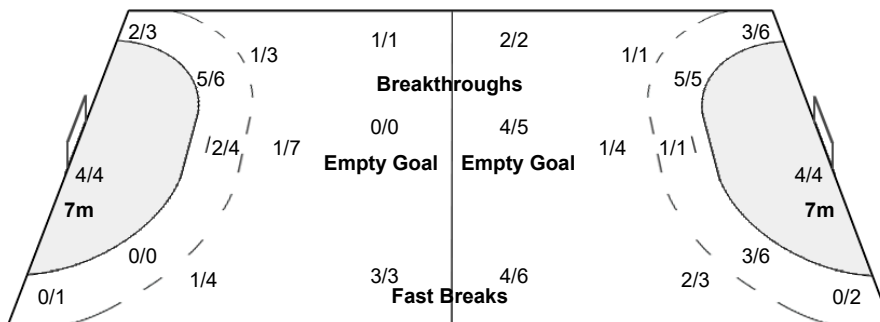

25th IHF Women's World Championship 2021

Spain

Preliminary Round - Group A

Match Team Statistics

Match No: 26

SUN 5 DEC 2021

20:30

Palau d'Esports de Granollers

MNE 30 - 20 ANG

(11 - 9) (19 - 11)

Referees: GARCIA M / PAOLANTONI M (ARG)

ANG - Angola

Shots Distribution

Players

Goals / Shots

1 ALBERTO M	2 NENGANGA V	5 QUIZELETE M	6 MACHADO J	8 PAULO H	10 KASSOMA A	11 MARIO L
	0/1	0/1		1/1 0/1	1/1 1/1	
				1-Missed		
12 SOUSA H	13 FONSECA N	17 DOMBAXE W	18 PASCOAL S	19 PEMBA T	20 PAULO E	25 VENANCIO L
	1/1 2/2	1/2 1/1	1/1 0/1 0/1 0/1	1/1 1/1		0/1 1/1 1/1
			1-Missed 1-Post			1-Missed
80 MASSEU M	90 GUIALO I					
	1/1 1/1 1/1	1/2 1/1 1/1				
	1-Missed					

Team

Goals / Shots

2/3	1/1	3/5
2/4	1/2	1/3
7/7	0/2	3/4

4-Missed 1-Post

Offence