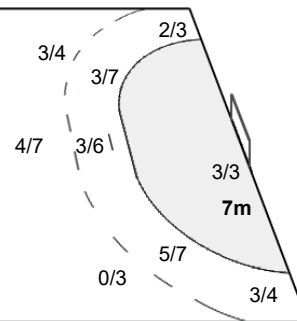

Team Goals / Shots

4/5	2/3	8/9
2/5	1/1	4/4
5/9	1/2	5/8

3-Missed

Offence

Defence

Goalkeepers Saves / Shots

1/5	1/1	0/5
2/5	1/2	1/1
2/9		1/10

12 SZIKORA M