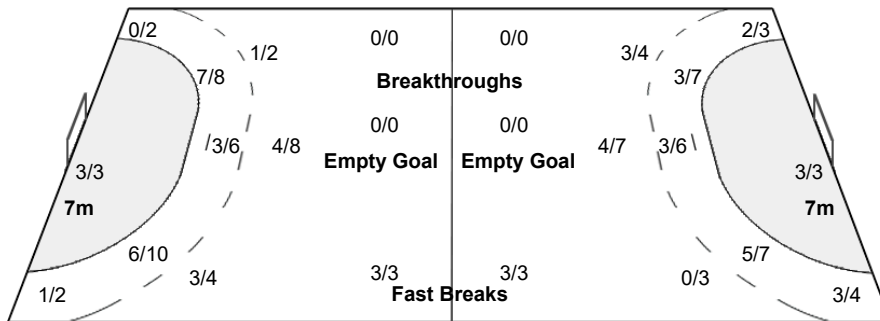

25th IHF Women's World Championship 2021

Spain

Preliminary Round - Group E

Match Team Statistics

Match No: 24

SAT 4 DEC 2021

20:30

Pavello Pla de L'Arc

HUN 32 - 29 CZE

(17 - 15) (15 - 14)

Referees: GASMI K / GASMI R (FRA)

HUN - Hungary

Shots Distribution

Players

Goals / Shots

2 TOTH E	4 TOVIZI P	11 ALBEK A	12 SZIKORA M	16 BIRO B	18 KOVACS A	19 MARTON G
1/1 1/1		0/2 1/1				1/1 1/1
21 PLANETA S	23 FODOR C	38 VAMOS P	42 KLUJBER K	44 KACSOR G	45 HAFRA N	58 BORDAS R
	0/1	1/1 1/1 1/2	2/3 2/2 2/2 1-Missed	1/1 1/1 0/1	2/2 2/2 0/1 1-Missed	1/1 0/1 1/1 1-Missed
66 LUKACS V	68 SZABO L					
1/1 1/1	0/1 0/1					

Team Goals / Shots

4/5	2/3	8/9
2/5	1/1	4/4
5/9	1/2	5/8

3-Missed

Offence