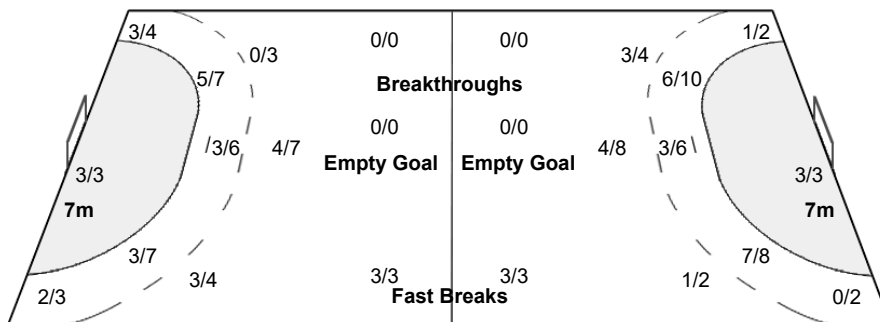

25th IHF Women's World Championship 2021

Spain

Preliminary Round - Group E

Match Team Statistics

Match No: 24

SAT 4 DEC 2021

20:30

Pavello Pla de L'Arc

HUN 32 - 29 CZE

(17 - 15) (15 - 14)

Referees: GASMI K / GASMI R (FRA)

CZE - Czech Republic

Shots Distribution

Players

Goals / Shots

1 REZACOVA K	3 KNEDLIKOVA J	13 POLASKOVA S	14 KORDOVSKA K	20 ANDRASKOVA V	21 MIKULASKOVA V	22 HURYCHOVA M
	1/1	1/1			0/1	0/1
		0/1	1/1	2/2		0/1
						0/1
						1/1
			1-Missed			1-Missed 1-Post
29 STRISKOVA A	33 KUDLACKOVA P	34 FRANKOVA J	44 ZACHOVA D	48 KOVAROVA S	51 JERABKOVA M	67 MALA V
			1/1	1/1	3/3	
			2/2	1/2	1/1	
			1/1		3/5	
					3/3	1/1
						3/3
					1-Blocked 1-Missed 1-Post	1-Blocked 1-Missed
75 HOLANOVA M	96 CHOLEVOVA C					
1/1						0/1
1/1						
1-Post						

Team Goals / Shots

4/5	0/1	5/5
3/5	1/2	0/1
7/9		9/10
4-Missed	3-Post	2-Blocked

Offence