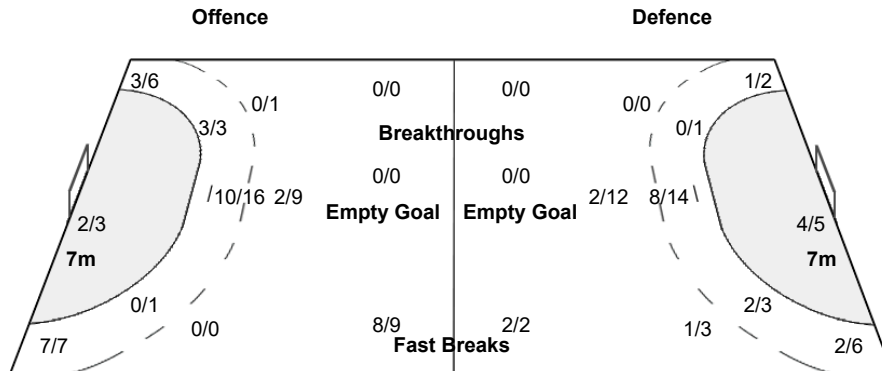

25th IHF Women's World Championship 2021

Spain

Preliminary Round - Group E

Match Team Statistics

Match No: 23

SAT 4 DEC 2021

18:00

Pavello Pla de L'Arc

SVK 22 - 36 GER

(12 - 17) (10 - 19)

Referees: KOO B / LEE S (KOR)

GER - Germany

Shots Distribution

Players

Goals / Shots

2 KALF M 1/1 2/3	3 BERGER A 1/1 0/1	4 GRIJSEELS A 1/1 4/4	7 SCHMELZER M 2/2 1/1	9 ANTL L 0/1 2/2	11 SMITS X 1/1 1/2	12 ECKERLE D 1/1 1/1
1-Missed						
13 PETERSEN S 0/2	17 STOLLE A 1/1 0/1	18 ZSCHOCKE M 1/1 1/1	20 BOLK E 1/1 0/1	27 MAIDHOF J 0/1 3/3	29 LAUENROTH A 0/1 2/3	33 SCHULZE L 1/1 1/2
1-Missed 1-Post 1-Missed 1-Missed 1-Blocked 1-Missed						
42 FILTER K	95 STOCKSCHLADER J 1/1 1/1 1/1					

Team
Goals / Shots

4/4	6/8
3/5	1/1
14/20	2/4
5-Missed	1-Post
	1-Blocked

Goalkeepers
Saves / Shots

1/6	1/2	2/7
1/2	1/2	1/2
5/11		1/3

12 ECKERLE D

0/3	1/2	0/3
	0/1	
1/2		1/3

42 FILTER K

1/3		2/4
1/2	1/1	1/2
4/9		

Legend:

% Efficiency	2Min 2-Minute Suspensions	6m 6 metre Shots	7m 7-metre Shots	9m 9-metre Shots
AS Assists	BC Blue Cards	BS Blocked Shots	BT Breakthroughs	D Direct Red Card
EG Empty Goal	FB Fast Breaks	G/S Goals/Shots	N/A Not Applicable	No. Uniform Number
RC Red Cards	S/S Saves/Shots	ST Steals	TO Turnover	TP Time Played
Wing Wing Shots	X Red Card After 3rd 2-Minute Suspension	YC Yellow Cards