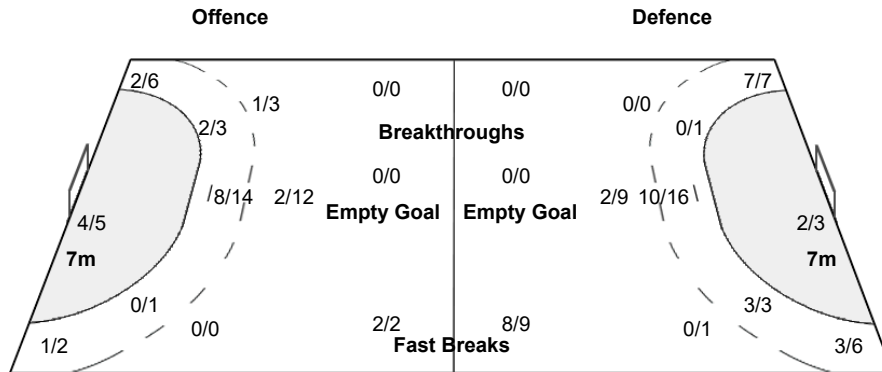

25th IHF Women's World Championship 2021

Spain

Preliminary Round - Group E

Match Team Statistics

Match No: 23

SAT 4 DEC 2021

18:00

Pavello Pla de L'Arc

SVK 22 - 36 GER

(12 - 17) (10 - 19)

Referees: KOO B / LEE S (KOR)

SVK - Slovakia

Shots Distribution

Players

Goals / Shots

5 REBICOVA M	6 POPOVCOVA M	10 POCSIKOVA K	11 LANCZ B	15 HUDAKOVA A	17 BAJCIOVA V	19 HOLEJOVA A
0/1			1/1		0/1 1/1	0/1 1/1
0/1		1/1	1/1	1/1	0/1	1/2 1/1
1-Missed	1-Blocked			1-Blocked		1-Post 2-Blocked

21 SZARKOVA S	31 TRUNKOVA N	32 DULINOVA V	37 STEFANIKOVA B	42 BUJNOCHOVA K	44 BAZIK B	71 IVANYTSIA A
1/1			2/2		1/1 0/2	
1/2	0/1	1/1 1/1	0/1		0/1	
1-Post 2-Blocked			1-Missed 1-Post			

90 OGUNTOYAVA V	91 BIZIKOVA R
	2/2
	1/1
	1/1
	1-Post

Team
Goals / Shots

5/6	1/2	5/7
1/2	1/2	1/2
6/11		2/3
2-Missed	4-Post	6-Blocked

Goalkeepers
Saves / Shots

0/4		2/8
2/5	0/1	0/1
6/20	2/4	1/6

71 IVANYTSIA A

0/4		2/8
2/5	0/1	0/1
6/20	2/4	1/6

90 OGUNTOYAVA V