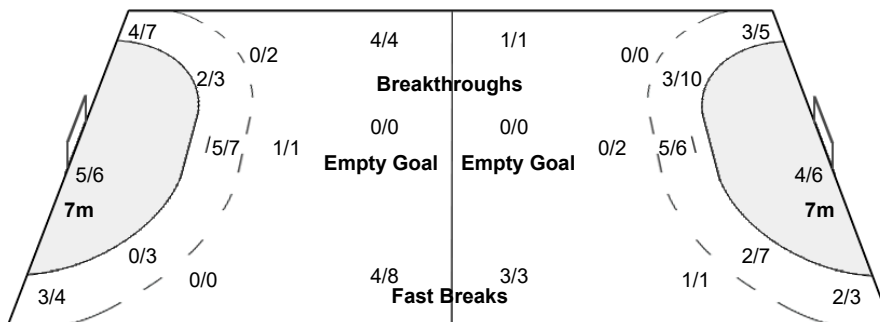

25th IHF Women's World Championship 2021

Spain

Preliminary Round - Group G

Match Team Statistics

Match No: 22

JPN 25 - 29 BRA

(15 - 12) (10 - 17)

SAT 4 DEC 2021

20:30

Ciutat de Castello

Referees: CHRISTIANSEN K / HANSEN L (DEN)

BRA - Brazil

Shots Distribution

Players

Goals / Shots

2 de PAULA B	6 FERNANDES M	7 ARAUJO T	9 RODRIGUES BELO A	10 RIBEIRO QUINTINO J	12 ARENHART B	13 ALVES CARNEIRO T
0/1 1/1	1/1 1/1	2/2 0/1 2/2	1/1 1/1	1/1 1/2	0/1	
			1-Missed	1-Post		
15 da ROCHA F	20 ARAUJO L	21 CARDOSO A	22 VIEIRA S	23 GUARIEIRO G	26 FERMO T	49 MATIELI P
	1/1 1/1	1/1 2/3 2/2	0/1 0/1 2/2			0/1 1/1
	1-Post	1-Missed		1-Missed 1-Post		1-Post
87 de ARRUDA R	91 VENTURA L					
1/1						

Team Goals / Shots

4/4	1/1	3/4
3/6	0/2	3/5
6/6	2/2	7/8
3-Missed	4-Post	

Offence