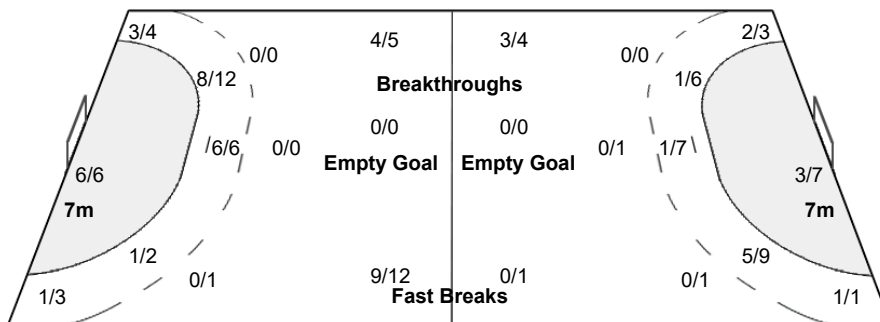

25th IHF Women's World Championship 2021

Spain

Preliminary Round - Group G

Match Team Statistics

Match No: 21

SAT 4 DEC 2021

18:00

Sports Center Castellon

PAR 16 - 38 CRO

(5 - 15) (11 - 23)

Referees: ERDOGAN K / OZDENIZ I (TUR)

CRO - Croatia

Shots Distribution

Players

Goals / Shots

1 BESEN L	3 POSAVEC P	7 KRŠNIK D	8 POSAVEC S	9 MIČIJEVIĆ C	12 KAPITANOVIĆ I	14 KALAUŠ L
	2/2	0/1	0/1	2/2 1/1	0/1	0/1
17 JEŽIĆ K	25 BURIĆ L	28 ŠIMARA A	30 DEŽIĆ I	31 DEBELIĆ A	33 TURK A	35 MAMIĆ J
1/1 1/1	1/1 1/1	1/1	1/2 3/3	1/1 2/2	1/1 1/1 1/2	1/1 1/1
77 BLAŽEVIĆ V	91 PIJEVIĆ T					
0/1 1/1	2/2 3/3					

Team Goals / Shots

3/6	0/1	3/4
3/4	1/1	4/5
12/12	3/3	9/11

3-Missed 1-Post

Offence