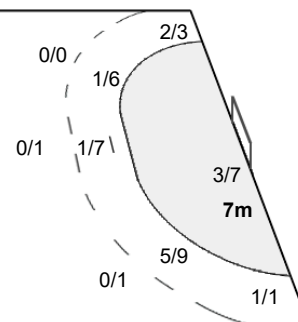

Defence

Goalkeepers Saves / Shots

0/3	1/1	0/1
2/2	2/2	3/5
3/9	1/1	2/6

1 BESEN L		
1/2	1/1	1/3

12 KAPITANOVIĆ I		

91 PIJEVIĆ T		
0/3	1/1	0/1
2/2	2/2	3/5
2/7		1/3

Legend:	% Efficiency	2Min 2-Minute Suspensions	6m 6 metre Shots	7m 7-metre Shots	9m 9-metre Shots
AS Assists	BC Blue Cards	BS Blocked Shots	BT Breakthroughs	D Direct Red Card	No. Uniform Number
EG Empty Goal	FB Fast Breaks	G/S Goals/Shots	N/A Not Applicable	TP Time Played	
RC Red Cards	S/S Saves/Shots	ST Steals	TO Turnover		
Wing Wing Shots	X Red Card After 3rd 2-Minute Suspension	YC Yellow Cards