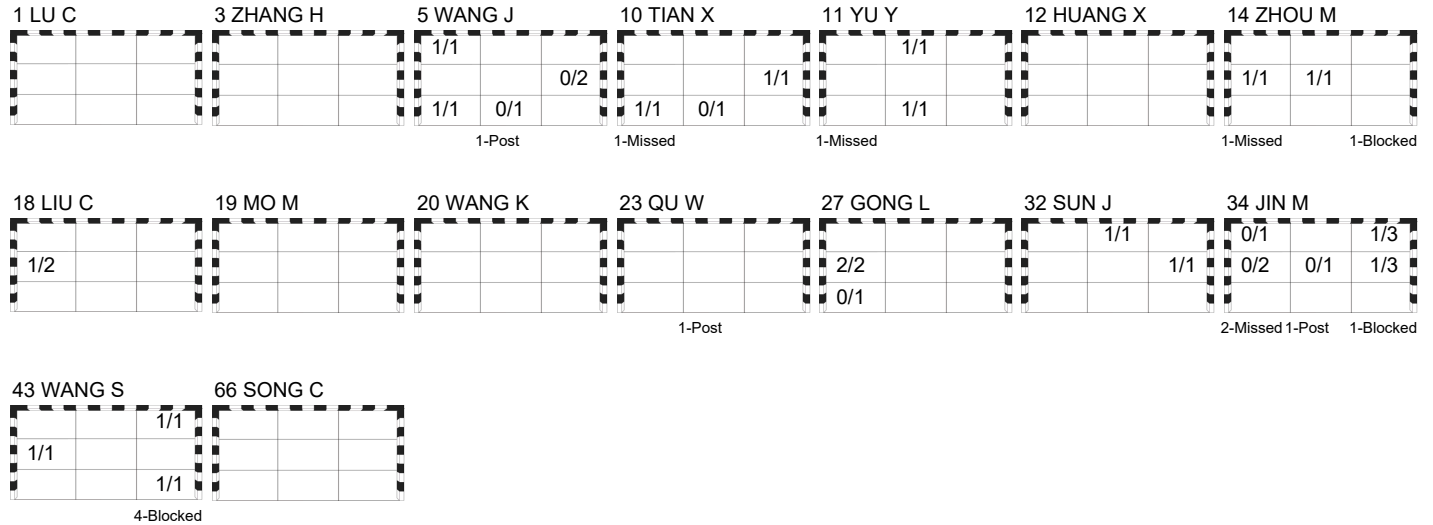

25th IHF Women's World Championship 2021

Spain

Preliminary Round - Group H

Match Team Statistics

Match No: 20

CHN 18 - 33 ESP

(7 - 16) (11 - 17)

SAT 4 DEC 2021

20:30

Palacio De Deportes

Referees: COVALCIUC A / COVALCIUC I (MDA)

CHN - PR Of China

Shots Distribution

Players

Goals / Shots

Team Goals / Shots

1/2	2/2	2/4
5/8	1/2	3/7
2/3	1/3	1/1

5-Missed 3-Post 6-Blocked