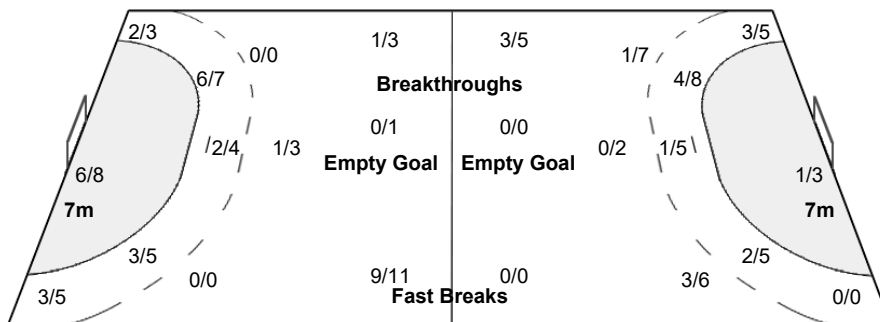

25th IHF Women's World Championship 2021

Spain

Preliminary Round - Group H

Match Team Statistics

Match No: 20

CHN 18 - 33 ESP

(7 - 16) (11 - 17)

SAT 4 DEC 2021

20:30

Palacio De Deportes

Referees: COVALCIUC A / COVALCIUC I (MDA)

ESP - Spain

Shots Distribution

Players

Goals / Shots

4 MARTIN BERENGUER C 1/1 1/1 1-Missed 1-Post	6 CAMPOS COSTA C 1/1 1/3 1/1 1-Post	10 CESAREO ROMERO E 1/1 1/1 1-Post	12 NAVARRO GIMENEZ S 1/1 1/1 1-Post	13 HERNANDEZ SELVA L 1/1 1/1 1-Missed 1-Post	16 CASTELLANOS SOANEZ 1/1 1-Post	17 GUTIERREZ BERMEJO 0/1 1/1 2/2
18 ECHEVERRIA MARTINE 2/2 1-Missed 1-Post	30 LOPEZ JIMENEZ S 1/1 1/1 2-Post	33 GASSAMA CISSOKHO K 1/1 1/1 1/1 1-Post	39 RODRIGUEZ RODRIGUE 1/1 1/1 1-Post	44 HERNANDEZ SERRADOR 1/1 1/1 1-Post	51 ESPINOLA PEREZ I 1/1 0/1 1-Post	62 ARCOS POVEDA P 0/1 1/1 1/1
86 CABRAL BARBOSA A 3/3 0/1 0/1 2/2 1-Missed 1-Post	99 GONZALEZ ALVAREZ M 1/1 1-Post					

Team Goals / Shots

6/7	0/1	2/2
2/4		0/1
12/14	4/4	7/7

4-Missed 6-Post

Offence