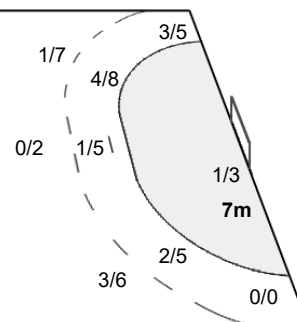

Team Goals / Shots

6/7	0/1	2/2
2/4		0/1
12/14	4/4	7/7

4-Missed 6-Post

Offence

Defence

Goalkeepers Saves / Shots

1/2	0/2	2/4
3/8	1/2	4/7
1/3	2/3	0/1

12 NAVARRO GIMENEZ S

1/2	1/1
-----	-----

16 CASTELLANOS SOANEZ

1/2	0/2	2/4
2/6	1/2	3/6
1/3	2/3	0/1

Legend:

% Efficiency	2Min 2-Minute Suspensions	6m 6 metre Shots	7m 7-metre Shots	9m 9-metre Shots
AS Assists	BC Blue Cards	BS Blocked Shots	BT Breakthroughs	D Direct Red Card
EG Empty Goal	FB Fast Breaks	G/S Goals/Shots	N/A Not Applicable	No. Uniform Number
RC Red Cards	S/S Saves/Shots	ST Steals	TO Turnover	TP Time Played
Wing Wing Shots	X Red Card After 3rd 2-Minute Suspension	YC Yellow Cards		