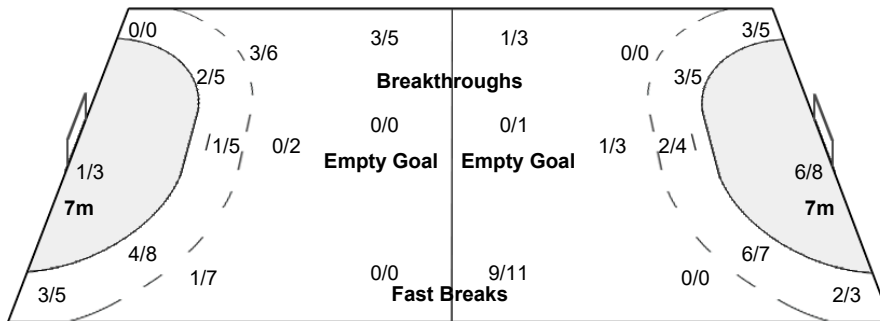

Offence

Defence

Goalkeepers Saves / Shots

1/7	1/1	0/2
2/4		1/1
2/14	0/4	0/7

1 LU C

1/7	1/1	0/1
1/2		1/1
2/10	0/1	0/2

12 HUANG X

1/2		
0/4	0/3	0/3

66 SONG C

		0/1
		0/2