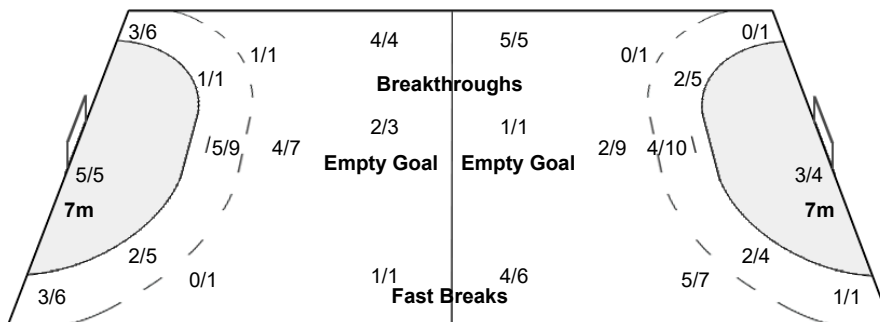

25th IHF Women's World Championship 2021

Spain

Preliminary Round - Group H

Match Team Statistics

Match No: 19

SAT 4 DEC 2021

18:00

Palacio De Deportes

AUT 29 - 31 ARG

(14 - 18) (15 - 13)

Referees: KRICHEN S / MAKHLOUF S (TUN)

ARG - Argentina

Shots Distribution

Players

Goals / Shots

1 CARRATU M	4 URBAN MEDEL R	5 PIZZO M	6 GARCIA G	7 CAMPIGLI R	10 MENDOZA L	12 ROSALEZ F
1/1	2/2 1/1 0/2 0/1	1/1 1/1	1/1 1/1		1/1 0/1 1/1 1/1	
13 GAVILAN G	15 MENA A	17 CAVO M	18 SANS M	21 GANDULFO M	22 KARSTEN E	25 CASASOLA M
1/1	1/1	1/1 0/1			1/1 1/2 1/1 2/2 1/1 1/2 2/3	1/1 0/1
26 DALLE CRODE L	36 OJEA CRISTINO D					
2/2 1/1 1/1						

1-Missed 1-Missed 1-Missed 1-Missed 1-Blocked
3-Missed 1-Post

Team Goals / Shots

2/2	5/5
4/5	2/4 7/7
7/7	1/4 3/6

6-Missed 1-Post 1-Blocked

Offence

Defence

Goalkeepers Saves / Shots

1/8	1/1	1/3
2/5	3/9	2/7

1 CARRATU M

0/7	1/1	0/1
0/1	1/3	1/2

12 ROSALEZ F

1/1	1/4
2/4	2/6 1/5

Legend:	% Efficiency	2Min 2-Minute Suspensions	6m 6 metre Shots	7m 7-metre Shots	9m 9-metre Shots
AS Assists	BC Blue Cards	BS Blocked Shots	BT Breakthroughs	D Direct Red Card	No. Uniform Number
EG Empty Goal	FB Fast Breaks	G/S Goals/Shots	N/A Not Applicable	TP Time Played	
RC Red Cards	S/S Saves/Shots	ST Steals	TO Turnover		
Wing Wing Shots	X Red Card After 3rd 2-Minute Suspension	YC Yellow Cards