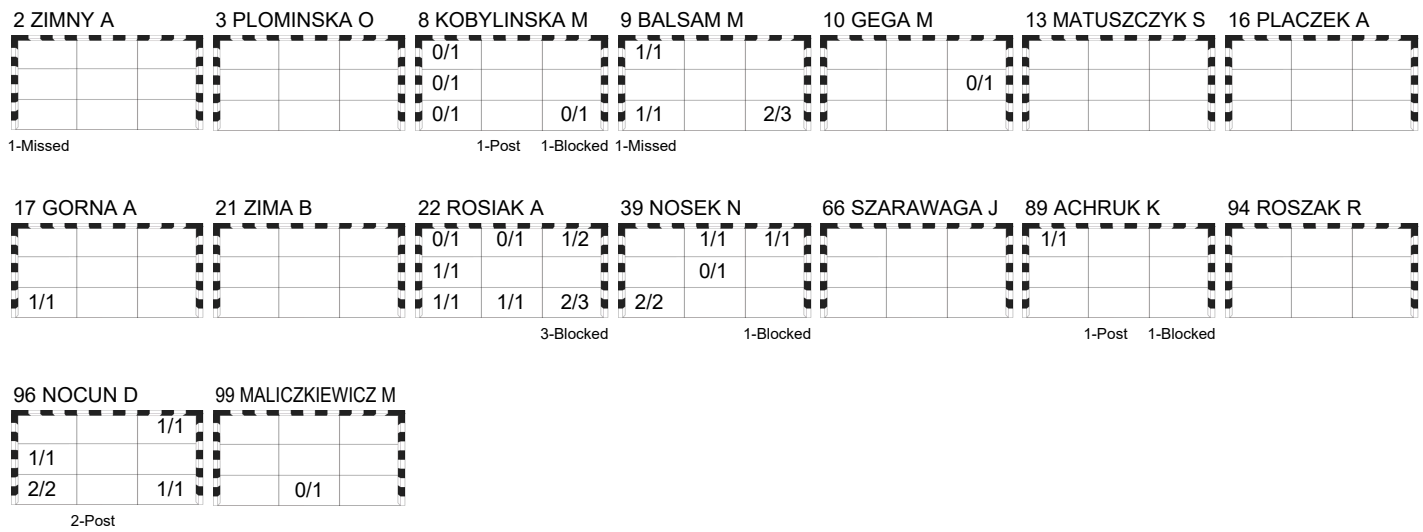

25th IHF Women's World Championship 2021

Spain

Preliminary Round - Group B

Match Team Statistics

Match No: 16

FRI 3 DEC 2021

20:30

Pavello Pla de L'Arc

SRB 25 - 21 POL

(16 - 13) (9 - 8)

Referees: GASMI K / GASMI R (FRA)

POL - Poland

Shots Distribution

Players

Goals / Shots

Team Goals / Shots

2/4	1/2	3/4
2/3	0/1	0/1
7/8	1/2	5/8
2-Missed	4-Post	6-Blocked