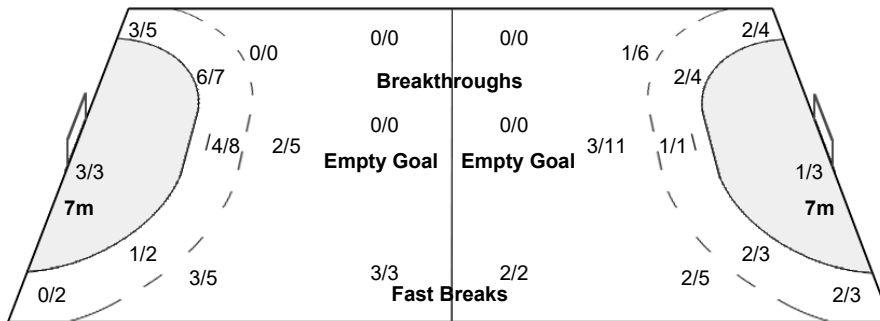

25th IHF Women's World Championship 2021

Spain

Preliminary Round - Group B

Match Team Statistics

Match No: 16

FRI 3 DEC 2021

20:30

Pavello Pla de L'Arc

SRB 25 - 21 POL

(16 - 13) (9 - 8)

Referees: GASMI K / GASMI R (FRA)

SRB - Serbia

Shots Distribution

Players

Goals / Shots

11 AGBABA M	13 AGBABA J	15 JANJUSEVIC A	16 RISOVIC J	17 KOJIC A	18 RADOJEVIC T	19 KOCIC T
	1/1	1/1	0/1	1/1	1/1	
		2/2	4/4		1/2	
				1-Missed	1-Missed	
22 JOVOVIC J	24 KOVACEVIC J	25 STAMENIC A	27 JOVANOVIC M	29 LOVRIC N	33 STOILJKOVIC J	71 LISCEVIC K
	0/1				2/2	2/2
	0/1	0/1	0/1		1/1	1/1
	2/3			2/2		
				1-Post	1-Post	
83 PETROVIC M	91 GRAOVAC K					
0/2	1/1					
	2/2	1/2				
1-Missed						

Team Goals / Shots

4/7	1/1	3/3
1/2	0/1	0/2
7/8	3/4	6/7
3-Missed	2-Post	

Offence

Defence

Goalkeepers Saves / Shots

2/4	1/2	1/4
1/3	1/1	1/1
1/8	1/2	3/8

16 RISOVIC J

1/2	1/2	1/4
0/2	1/1	
1/8	0/1	1/6

91 GRAOVAC K

1/2		
1/1		1/1
		2/2