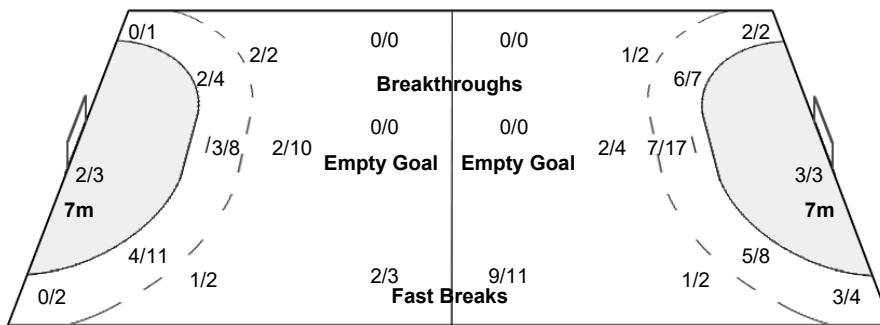

Offence

Defence

Goalkeepers Saves / Shots

2/6	1/2	2/5
4/7		1/7
1/15	1/4	1/7

1 MBEN BEDIANG I

0/2	0/1	1/1
2/5		1/2
0/9	1/4	1/4

12 ABIANBAKON ONOUKOU

2/3	1/1	1/4
2/2		0/5
1/6		0/3

22 BALANA M

0/1		

Legend:	% Efficiency	2Min 2-Minute Suspensions	6m 6 metre Shots	7m 7-metre Shots	9m 9-metre Shots
AS Assists	BC Blue Cards	BS Blocked Shots	BT Breakthroughs	D Direct Red Card	
EG Empty Goal	FB Fast Breaks	G/S Goals/Shots	N/A Not Applicable	No. Uniform Number	
RC Red Cards	S/S Saves/Shots	ST Steals	TO Turnover	TP Time Played	
Wing Wing Shots	X Red Card After 3rd 2-Minute Suspension	YC Yellow Cards