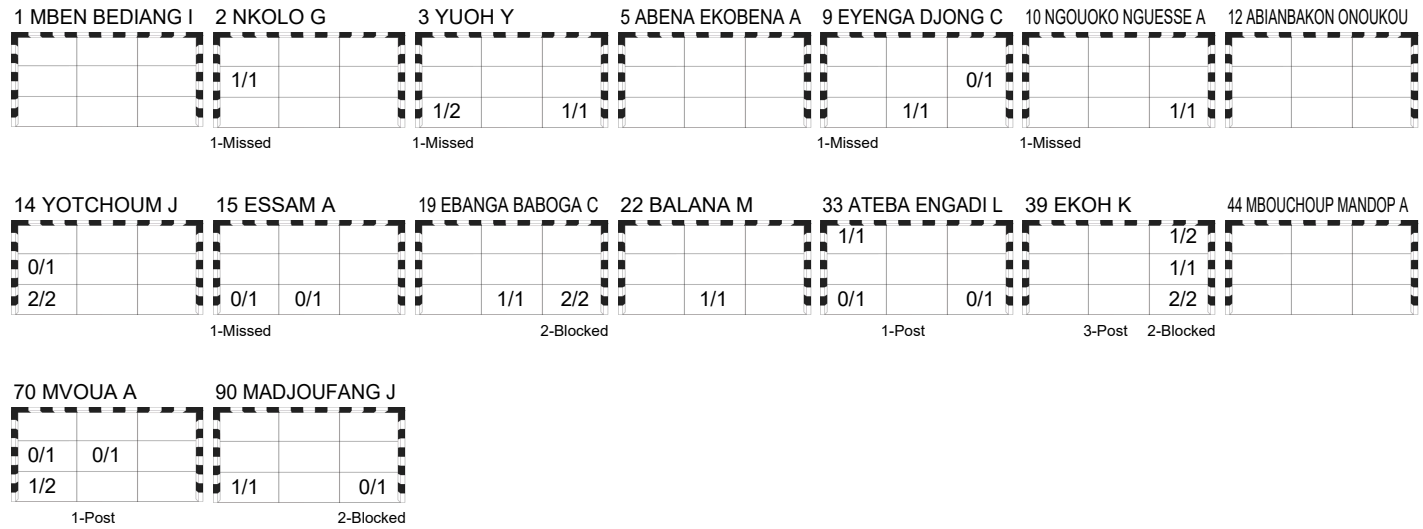

Pavello Pla de L'Arc

RHF 40 - 18 CMR

(17 - 10) (23 - 8)

Referees: KOO B / LEE S (KOR)

CMR - Cameroon

Shots Distribution

Players

Goals / Shots