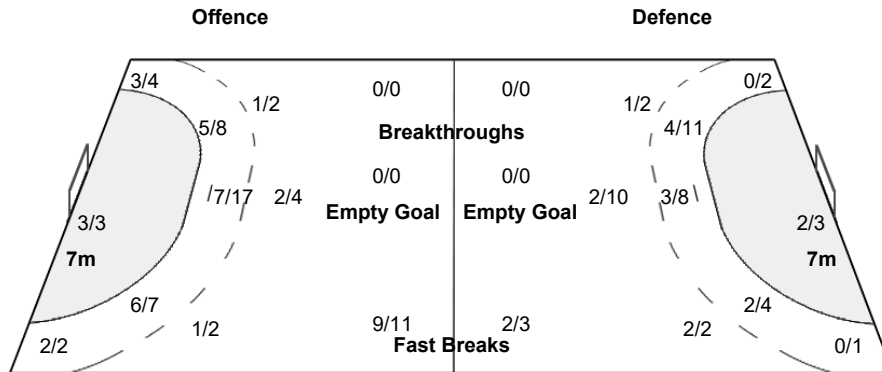

25th IHF Women's World Championship 2021

Spain

Preliminary Round - Group B

Match Team Statistics

Match No: 15

FRI 3 DEC 2021

18:00

Pavello Pla de L'Arc

RHF 40 - 18 CMR

(17 - 10) (23 - 8)

Referees: KOO B / LEE S (KOR)

RHF - RHF

Shots Distribution

Players

Goals / Shots

3 GORSHKOVA P	11 LAGINA A	23 MIKHAYLICHENKO E	25 FOMINA O	31 SABIROVA K	33 ILINA E	35 KIRDIASHEVA V
1/1			0/1	1/1	0/1	1/1
2/2	1/2		2/2	0/1	1/1	0/1
		2-Missed		1/1		2/2
				1/1		1/1
36 MANAGAROVA I	39 SKOROBOGATCHENKO A	41 NIKITINA V	51 TAZHENOVA M	67 ILLARIONOVA A	76 ZELENKOVA E	86 SHCHERBAK O
	0/1	1/2	1/1	0/1	1/1	0/1
3/3	2/2	2/2	0/1	0/1		1/1
1-Missed	1-Post	1-Blocked	1-Missed	1/1	1/1	1/1
				2-Missed		
96 MARKOVA I	99 KAPLINA P					
1/1						
1/1						
1/1						

Team
Goals / Shots

4/6	1/2	3/5
3/7		6/7
14/15	3/4	6/7

6-Missed 1-Post 1-Blocked

Goalkeepers
Saves / Shots

0/1		1/2
2/3	1/1	1/2
4/9	1/4	2/8

11 LAGINA A

		0/1
0/1	1/1	1/2
3/5	1/2	0/4

99 KAPLINA P

0/1		1/1
2/2		
1/4	0/2	2/4