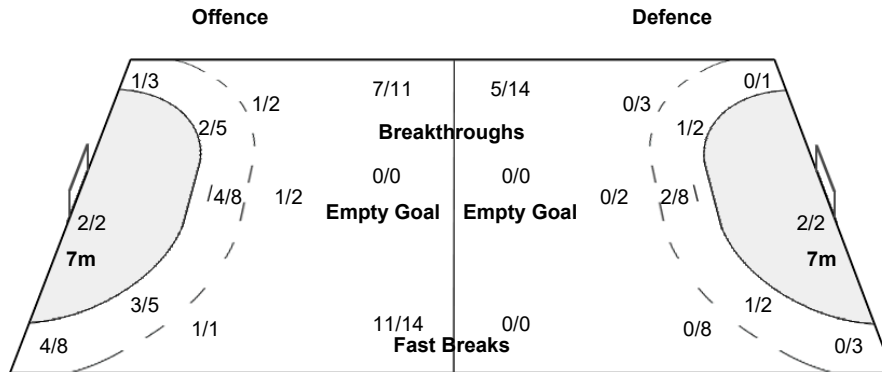

25th IHF Women's World Championship 2021

Spain

Preliminary Round - Group C

Match Team Statistics

Match No: 13

FRI 3 DEC 2021

18:00

Ciutat de Castello

ROU 39 - 11 IRI

(20 - 3) (19 - 8)

Referees: ALPAIDZE V / BEREZKINA T (RUS)

ROU - Romania

Shots Distribution

Players

Goals / Shots

2 DINCA E			3 ZAMFIRESCU M			6 SUBTRICA-IOVANESC			12 CIUCA D			13 LASLO C			14 BAZALIU B			20 DUMANSKA Y		
3/4		1/1				1/1						0/1	1/1		0/1					
0/1	1/1	1/1			1/1	1/1						3/3	2/2		1/1		0/1		1/2	
1-Missed 1-Post												1-Post								

21 PINTEA C			26 POLOCOSER A			27 OSTASE L			29 ROTARU D			31 HARABAGIU B			55 BORS O			89 MOISA L		
0/1									1/1		3/3				1/1			1/3		1/1
		0/2						1/3		0/1										
		2/2				2/2			1/1			1/1						1/1		0/2
												1-Missed								

96 ILIE A			97 DINDILIGAN A		
1/1		0/1			1/1
		2/2		2/3	
2-Post					

Team Goals / Shots			
8/14			7/8
	0/2		0/2
12/14	1/1		11/16
2-Missed		4-Post	

Goalkeepers Saves / Shots			
2/3			4/4
0/1	1/1		1/3
3/7	1/1		3/6

12 CIUCA D			
			2/2
0/1	1/1		0/2
1/4	1/1		0/2

20 DUMANSKA Y			
2/3			2/2
			1/1
2/3			3/4