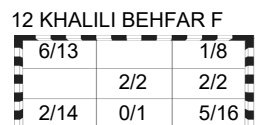

IRI - Islamic Republic Of Iran

Shots Distribution

Players

Goals / Shots