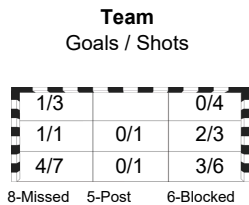

Team Shots	Goals	Saves	Missed	Post	Blocked	Total	%
6m Shots	4	4	2	1	1	12	33
Wing Shots		2	1	1		4	0
9m Shots		6	1	2	4	13	0
7m Shots	2				N/A	2	100
Fast Breaks							
Breakthroughs	5	3	4	1	1	14	36
Empty Net Goals		N/A					
Totals	11	15	8	5	6	45	24

Number of Attacks: 66, Scoring Efficiency: 17%

25th IHF Women's World Championship 2021

Spain

Preliminary Round - Group C

Match Team Statistics

Match No: 13

FRI 3 DEC 2021

18:00

Ciutat de Castello

ROU 39 - 11 IRI

(20 - 3) (19 - 8)

Referees: ALPAIDZE V / BEREZKINA T (RUS)

IRI - Islamic Republic Of Iran

Shots Distribution

Players

Goals / Shots

Legend:	% Efficiency	2Min 2-Minute Suspensions	6m 6 metre Shots	7m 7-metre Shots	9m 9-metre Shots
AS Assists	BC Blue Cards	BS Blocked Shots	BT Breakthroughs	D Direct Red Card	
EG Empty Goal	FB Fast Breaks	G/S Goals/Shots	N/A Not Applicable	No. Uniform Number	
RC Red Cards	S/S Saves/Shots	ST Steals	TO Turnover	TP Time Played	
Wing Wing Shots	X Red Card After 3rd 2-Minute Suspension	YC Yellow Cards			