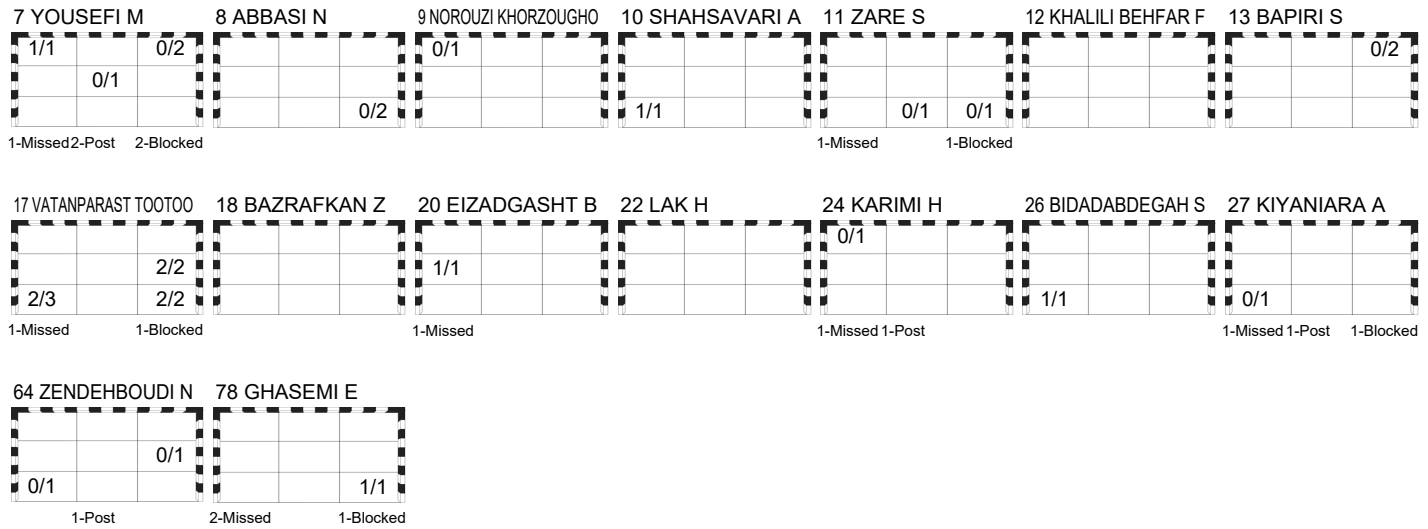

Legend:	% Efficiency	2Min 2-Minute Suspensions	6m 6 metre Shots	7m 7-metre Shots	9m 9-metre Shots
AS Assists	BC Blue Cards	BS Blocked Shots	BT Breakthroughs	D Direct Red Card	
EG Empty Goal	FB Fast Breaks	G/S Goals/Shots	N/A Not Applicable	No. Uniform Number	
RC Red Cards	S/S Saves/Shots	ST Steals	TO Turnover	TP Time Played	
Wing Wing Shots	X Red Card After 3rd 2-Minute Suspension	YC Yellow Cards			