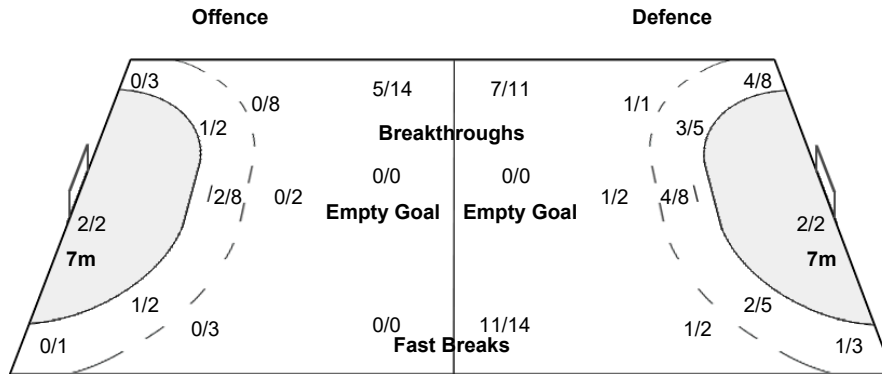

Number of Attacks: 66, Scoring Efficiency: 17%

25th IHF Women's World Championship 2021

Spain

Preliminary Round - Group C

Match Team Statistics

Match No: 13

FRI 3 DEC 2021

18:00

Legend:	% Efficiency	2Min 2-Minute Suspensions	6m 6 metre Shots	7m 7-metre Shots	9m 9-metre Shots
AS Assists	BC Blue Cards	BS Blocked Shots	BT Breakthroughs	D Direct Red Card	
EG Empty Goal	FB Fast Breaks	G/S Goals/Shots	N/A Not Applicable	No. Uniform Number	
RC Red Cards	S/S Saves/Shots	ST Steals	TO Turnover	TP Time Played	
Wing Wing Shots	X Red Card After 3rd 2-Minute Suspension	YC Yellow Cards			