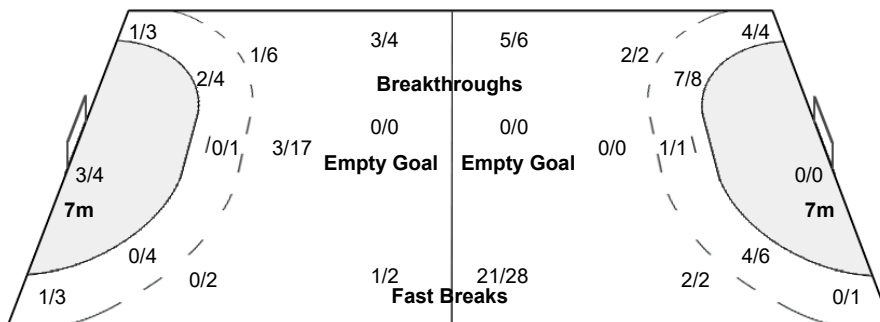

25th IHF Women's World Championship 2021

Spain

Preliminary Round - Group D

Match Team Statistics

Match No: 12

SWE 46 - 15 UZB

(22 - 11) (24 - 4)

FRI 3 DEC 2021

20:30

Palacio De Deportes

Referees: SEKULIC M / JOVANDIC V (SRB)

UZB - Uzbekistan

Shots Distribution

Players

Goals / Shots

1 SULTONOVA S	2 KHUDOYKULOVA M	3 MUKHAMADOVA M	4 SAFAROVA K	5 BOTIROVA Z	6 MIRZAEVA Z	7 YUSUPOVA N
	1/2					
	1/1 0/1 1/3					1/1 1/2
8 MUSTAFAEVA A	9 ALLAYAROVA Z	10 SULTANOVA D	11 RAZAKBERGENOVA S	12 MAMIROVA T	13 OBIDJONOVA C	14 BAHROMOVA D
						0/1
1/1	1/1 0/1		1/1 0/4 2/2		1/2	1/2 1/1 0/1 0/1
			1-Missed 2-Blocked		1-Blocked 1-Missed	4-Blocked
15 ABDUMANNONOVA O	17 VOSILJONOVA M					
0/1 0/1	0/1					
0/1 0/1	2/3					
	4-Blocked					

Team Goals / Shots

0/1	1/3	0/1
1/3		
6/7	0/6	7/14
2-Missed		11-Blocked

Offence

Defence

Goalkeepers Saves / Shots

1/4		0/4
3/16	0/3	2/7
0/7	0/5	3/9

1 SULTONOVA S

1/3		
1/6	0/3	1/1
0/3	0/2	1/2

12 MAMIROVA T

0/1		0/4
2/10		1/6
0/4	0/3	2/7

Legend:	% Efficiency	2Min 2-Minute Suspensions	6m 6 metre Shots	7m 7-metre Shots	9m 9-metre Shots
AS Assists	BC Blue Cards	BS Blocked Shots	BT Breakthroughs	D Direct Red Card	No. Uniform Number
EG Empty Goal	FB Fast Breaks	G/S Goals/Shots	N/A Not Applicable	No. Uniform Number	TP Time Played
RC Red Cards	S/S Saves/Shots	ST Steals	TO Turnover		
Wing Wing Shots	X Red Card After 3rd 2-Minute Suspension	YC Yellow Cards