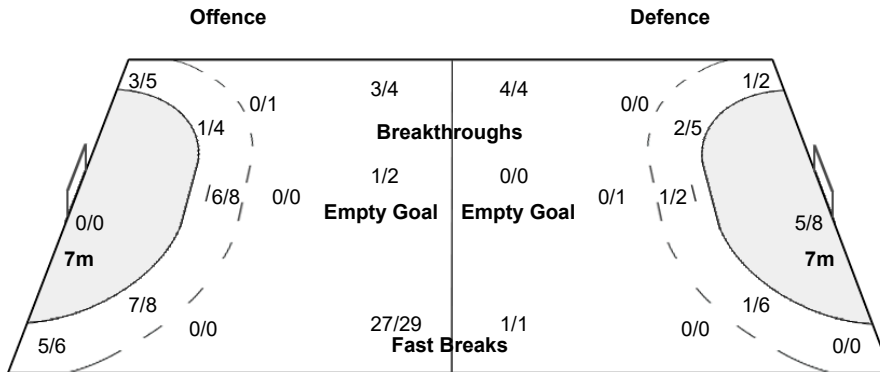

25th IHF Women's World Championship 2021

Spain

Preliminary Round - Group D

Match Team Statistics

Match No: 11

FRI 3 DEC 2021

18:00

Palacio De Deportes

NED 55 - 15 PUR

(23 - 6) (32 - 9)

Referees: COVALCIUC A / COVALCIUC I (MDA)

NED - Netherlands

Shots Distribution

Players

Goals / Shots

6 van der HEIJDEN L	7 BONT D	8 ABBINGH L	9 NUSSER L	10 SNELDER D	11 KNIPPENBORG L	12 van WETERING B
1/1	1/1	1/1	1/1	0/1	2/2	1/1
1/2	0/1		2/2	2/2	3/3	5/6
				2/2	2/2	1/1
					1/1	1/1
	1-Missed			1-Missed		

18 DULFER K	19 FRERIKS M	20 SMITS I	22 SPRENGERS Z	31 VOLLEBREGT K	33 WESTER T	38 TEN HOLTE Y
	1/1	1/1	0/1	3/3		
1/1		3/3	3/3	3/3	1/1	
		3/3	3/3	1/1		
			0/1	2/2	1/1	
1-Post		1-Post		1-Missed	1-Missed	

48 HOUSHEER D	79 POLMAN E
2/2	1/1
1/1	1/1
	1/1
1-Post	1-Missed

Team Goals / Shots		
10/12	3/3	20/22
3/3	1/1	13/15
2/2	2/3	1/1
5-Missed	3-Post	

Goalkeepers Saves / Shots		
1/2	0/1	0/2
1/3		2/6
2/3		1/5

33 WESTER T		
0/1		0/1
1/1		2/6
1/1		1/3

38 TEN HOLTE Y		
1/1	0/1	0/1
0/2		
1/2		0/2