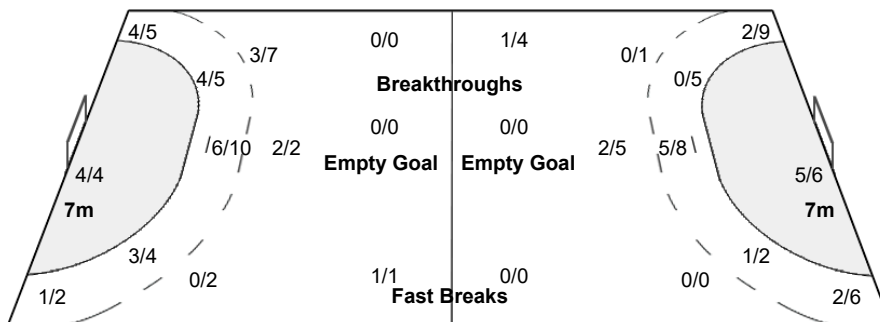

25th IHF Women's World Championship 2021

Spain

Preliminary Round - Group A

Match Team Statistics

Match No: 10

FRI 3 DEC 2021

20:30

Palau d'Esports de Granollers

MNE 18 - 28 SLO

(8 - 16) (10 - 12)

Referees: ALVAREZ J / BUSTAMANTE I (ESP)

SLO - Slovenia

Shots Distribution

Players

Goals / Shots

1 ZEC B	4 NOVAK E	6 GROS A	7 OMOREGIE E	9 ZABJEK N	10 STANKO T	16 VOJNOVIC M
		4/4 2/2	1/1		1/2 1/1 2/2	
		1-Post	1-Blocked		1-Missed 2-Post	
17 LJEPOLJA N	18 ZULIC N	20 VARAGIC A	21 PANDZIC A	28 SVETIK M	41 BEGANOVIC A	44 MRMOLJA D
	0/1 1/1 2/2	1/1 1/1		0/1 1/1	1/1 1/1 0/1	
	1-Post					
66 GOMILAR ZICKERO T						
1/1 1/1 2/2						
1-Missed						

Team Goals / Shots

6/8	1/1	2/2
3/4		2/2
7/8		7/10
2-Missed	4-Post	1-Blocked

Offence

Defence

Goalkeepers Saves / Shots

4/7	1/1	0/2
4/7	0/1	5/5
1/5	1/1	2/7

1 ZEC B		
3/3		
0/2		1/2

16 VOJNOVIC M		
0/1		
		0/1

21 PANDZIC A		
1/3	1/1	0/2
4/7	0/1	5/5
1/2	1/1	1/4

Legend:	% Efficiency	2Min 2-Minute Suspensions	6m 6 metre Shots	7m 7-metre Shots	9m 9-metre Shots
AS Assists	BC Blue Cards	BS Blocked Shots	BT Breakthroughs	D Direct Red Card	No. Uniform Number
EG Empty Goal	FB Fast Breaks	G/S Goals/Shots	N/A Not Applicable	No. Uniform Number	TP Time Played
RC Red Cards	S/S Saves/Shots	ST Steals	TO Turnover		
Wing Wing Shots	X Red Card After 3rd 2-Minute Suspension	YC Yellow Cards