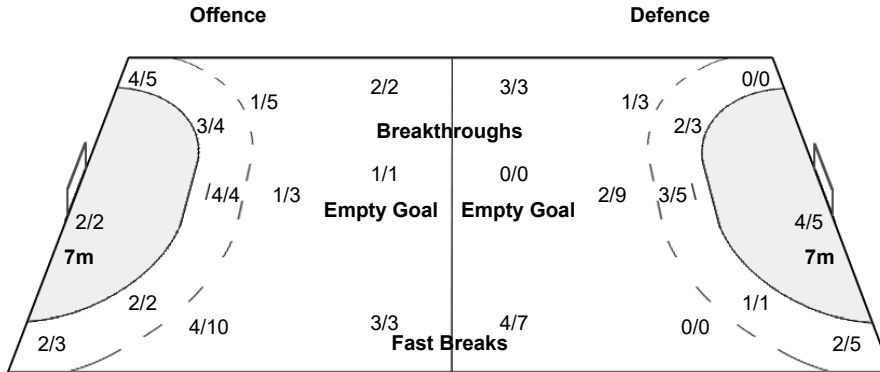

25th IHF Women's World Championship 2021

Spain

Final

Match Team Statistics

Match No: 108

SUN 19 DEC 2021

17:30

Palau d'Esports de Granollers

FRA 22 - 29 NOR

(16 - 12) (6 - 17)

Referees: ALPAIDZE V / BEREZKINA T (RUS)

NOR - Norway

Shots Distribution

Players

Goals / Shots

2 REISTAD H 2/2 1/1 0/1 0/1 1/1 2/3	3 HEGH ARNTZEN E	4 KRISTIANSEN V 1/1 1/1	9 MORK N 3/3 1/2 0/1 1/1	10 BREDAL OFTEDAL S 0/1 1/1 0/1 1/1 2/2	11 AUNE M 1/1 1/1	12 SOLBERG S 1/1 1/1
		1-Missed 1-Blocked 1-Missed 1-Post				
13 BRATTSET DALE K 3/3 2/2	15 INGSTAD V	16 LUNDE K	19 HOGDAHL M	20 JACOBSEN M 1/1 0/1	23 HERREM C	24 SOLBERG-ISAKSEN S 0/1 1/1 1/1
25 BREISTOL K	30 AARDAHL M					

Team
Goals / Shots

7/9		1/1
1/1	1/2	2/4
8/11	0/2	9/10

2-Missed 1-Post 1-Blocked

Goalkeepers
Saves / Shots

0/1	1/2	2/9
4/5		2/3
2/3	0/1	4/13

12 SOLBERG S

0/1	1/2	1/5
3/4		1/2
2/2		4/8

16 LUNDE K

		0/3
1/1		1/1
0/1	0/1	0/5

Legend:

% Efficiency	2Min 2-Minute Suspensions	6m 6 metre Shots	7m 7-metre Shots	9m 9-metre Shots
AS Assists	BC Blue Cards	BS Blocked Shots	BT Breakthroughs	D Direct Red Card
EG Empty Goal	FB Fast Breaks	G/S Goals/Shots	N/A Not Applicable	No. Uniform Number
RC Red Cards	S/S Saves/Shots	ST Steals	TO Turnover	TP Time Played
Wing Wing Shots	X Red Card After 3rd 2-Minute Suspension	YC Yellow Cards