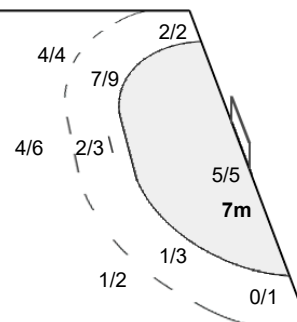

Defence

Goalkeepers

Saves / Shots

1/4	0/3
3/4	1/1
1/13	1/1

12 NAVARRO GIMENEZ S	1/2	0/2
	0/1	1/1
	1/7	1/1

16 CASTELLANOS SOANEZ	0/2	0/1
	3/3	0/2
	0/6	0/3

Legend:	% Efficiency	2Min 2-Minute Suspensions	6m 6 metre Shots	7m 7-metre Shots	9m 9-metre Shots
AS Assists	BC Blue Cards	BS Blocked Shots	BT Breakthroughs	D Direct Red Card	No. Uniform Number
EG Empty Goal	FB Fast Breaks	G/S Goals/Shots	N/A Not Applicable	No. Uniform Number	TP Time Played
RC Red Cards	S/S Saves/Shots	ST Steals	TO Turnover		
Wing Wing Shots	X Red Card After 3rd 2-Minute Suspension	YC Yellow Cards