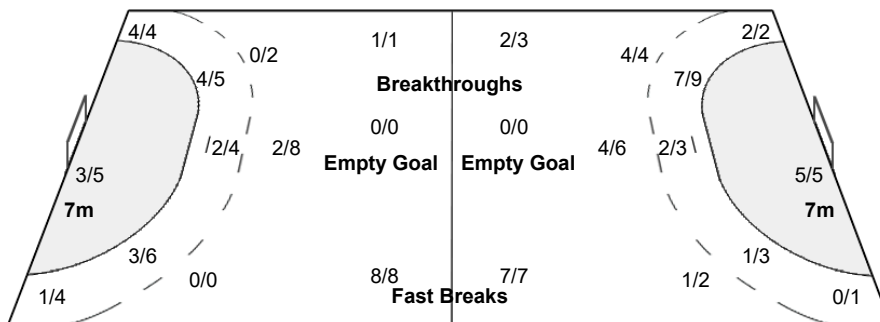

25th IHF Women's World Championship 2021

Spain

Bronze Medal Match

Match Team Statistics

Match No: 107

SUN 19 DEC 2021

14:30

Palau d'Esports de Granollers

DEN 35 - 28 ESP

(16 - 13) (19 - 15)

Referees: KONJICANIN A / KONJICANIN D (BIH)

ESP - Spain

Shots Distribution

Players

Goals / Shots

4 MARTIN BERENGUER C 2/2 1/1 2/2 1-Missed	6 CAMPOS COSTA C 0/1 3/3 1/1	8 ARDERIUS MARTIN S 0/1 1/1 1-Post	10 CESAREO ROMERO E 1/1 1/1 1-Blocked	12 NAVARRO GIMENEZ S 1/1 1-Post	16 CASTELLANOS SOANEZ 1-Missed	17 GUTIERREZ BERMEJO 0/1 1-Post
18 ECHEVERRIA MARTINE	30 LOPEZ JIMENEZ S 1/1 1/1	33 GASSAMA CISSOKHO K 2/2 1/1	34 FERNANDEZ FRAGA A	44 HERNANDEZ SERRADOR	51 ESPINOLA PEREZ I 1-Missed	62 ARCOS POVEDA P 0/1 1/2
86 CABRAL BARBOSA A 1/2 0/2 2/3 1-Blocked	99 GONZALEZ ALVAREZ M 0/1 2/2					

Team

Goals / Shots

3/4	3/5
1/5	0/1
14/15	7/8

4-Missed 3-Post 2-Blocked

Offence