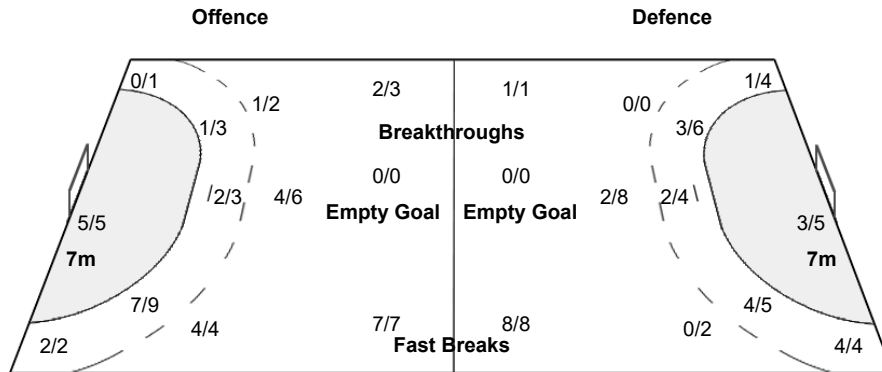

25th IHF Women's World Championship 2021

Spain

Bronze Medal Match

Match Team Statistics

Match No: 107

SUN 19 DEC 2021

14:30

Palau d'Esports de Granollers

DEN 35 - 28 ESP

(16 - 13) (19 - 15)

Referees: KONJICANIN A / KONJICANIN D (BIH)

DEN - Denmark

Shots Distribution

Players

Goals / Shots

1 TOFT S	2 PEDERSEN L	8 HANSEN A	10 HEINDAHL K	11 HAUGSTED L	13 BOHME S	16 REINHARDT A
		0/1	2/2			
	1/1	3/3	0/1	2/2		
		1/1	1/1	1/1		
			2/2	2/2	1/1	

18 TRANBORG M	23 JORGENSEN K	25 JENSEN T	27 BURGAARD L	31 PETERSEN S	32 HOJLUND M	33 FRIIS E
1/1		1/1			1/1	
1/1	0/1	1/1			0/2	
	2/2	2/2	3/3	4/4		
0/1		1/1		0/1	1/1	1/1
	1-Missed	1-Missed				

34 IVERSEN R	42 MOLLER M
2/2	
1-Missed	

Team		
Goals / Shots		
3/4		3/3
1/4	0/1	2/2
12/13	0/1	14/14
3-Missed		

Goalkeepers		
Saves / Shots		
1/4		2/5
4/5		1/1
1/15		1/8

1 TOFT S		
1/3		2/5
4/5		
1/13		1/5

16 REINHARDT A		
		1/1
0/2		0/2