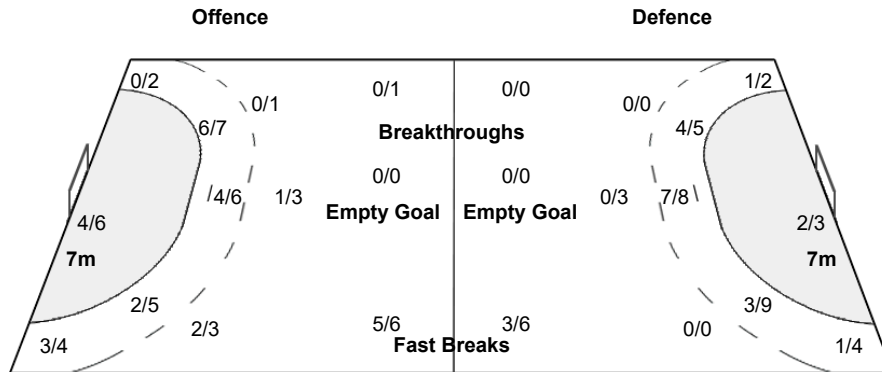

25th IHF Women's World Championship 2021

Spain

Semi-final

Match Team Statistics

Match No: 106

FRI 17 DEC 2021

20:30

Palau d'Esports de Granollers

NOR 27 - 21 ESP

(11 - 11) (16 - 10)

Referees: MERZ M / KUTTLER T (GER)

NOR - Norway

Shots Distribution

Players

Goals / Shots

2 REISTAD H			3 HEGH ARNTZEN E			4 KRISTIANSEN V			9 MORK N			10 BREDAL OFTEDAL S			11 AUNE M			12 SOLBERG S		
1/1						0/1			1/1			1/1	0/1							
0/1		1/2	0/1			2/3			1/2		1/1									0/1
	0/1	1/1				1/1			4/4		1/1	0/1								
1-Missed 1-Post						1-Missed			1-Missed											

13 BRATTSET DALE K			15 INGSTAD V			16 LUNDE K			19 HOGDAHL M			20 JACOBSEN M			23 HERREM C			24 SOLBERG-ISAIXEN S		
1/1																				0/1
		2/2																		1/1
2/2		2/2										1/1						1/1	1/1	
												1-Post								

25 BREISTOL K			30 AARDAHL M		
					1/1
1-Missed					

Team		
Goals / Shots		
3/4	0/1	0/1
4/8		5/6
9/10	1/2	5/6
4-Missed 2-Post		

Goalkeepers		
Saves / Shots		
4/8	0/1	0/1
1/2	2/2	1/4
1/4	2/2	2/10

12 SOLBERG S		

16 LUNDE K		
4/8	0/1	0/1
1/2	2/2	1/4
1/4	2/2	2/10