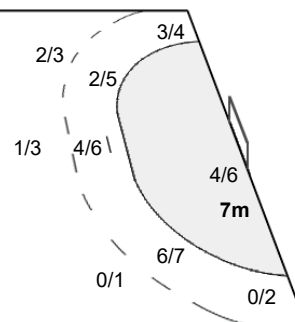

Team Goals / Shots

4/8	1/1	1/1
1/2	0/2	3/4
3/4	0/2	8/10

3-Missed 3-Post

Offence

Defence

Goalkeepers Saves / Shots

1/4	1/1	1/1
4/8		1/6
1/10	1/2	1/6

12 NAVARRO GIMENEZ S

1/4	1/1	1/1
4/8		1/6
1/8	1/2	1/6

16 CASTELLANOS SOANEZ

0/2		
-----	--	--

Legend:

% Efficiency	2Min 2-Minute Suspensions	6m 6 metre Shots	7m 7-metre Shots	9m 9-metre Shots
AS Assists	BC Blue Cards	BS Blocked Shots	BT Breakthroughs	D Direct Red Card
EG Empty Goal	FB Fast Breaks	G/S Goals/Shots	N/A Not Applicable	No. Uniform Number
RC Red Cards	S/S Saves/Shots	ST Steals	TO Turnover	TP Time Played
Wing Wing Shots	X Red Card After 3rd 2-Minute Suspension	YC Yellow Cards		