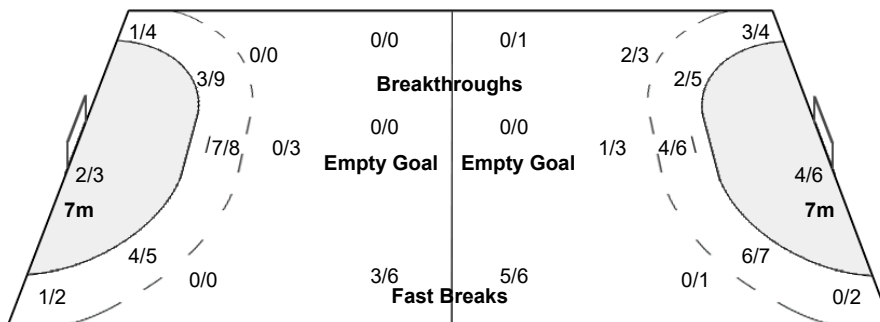

25th IHF Women's World Championship 2021

Spain

Semi-final

Match Team Statistics

Match No: 106

FRI 17 DEC 2021

20:30

Palau d'Esports de Granollers

NOR 27 - 21 ESP

(11 - 11) (16 - 10)

Referees: MERZ M / KUTTLER T (GER)

ESP - Spain

Shots Distribution

Players

Goals / Shots

4 MARTIN BERENGUER C 1/2 0/1 1-Post	6 CAMPOS COSTA C 1/1 0/1 1/1	8 ARDERIUS MARTIN S 0/1 1/1	10 CESAREO ROMERO E 2/2	12 NAVARRO GIMENEZ S 0/1	16 CASTELLANOS SOANEZ 0/1	17 GUTIERREZ BERMEJO 1/1 1/1 0/1
18 ECHEVERRIA MARTINE 1/1 1-Post	30 LOPEZ JIMENEZ S 1/2	33 GASSAMA CISSOKHO K 1-Post	34 FERNANDEZ FRAGA A 1/1	39 RODRIGUEZ RODRIGUE 0/1	44 HERNANDEZ SERRADOR 0/1 1/1	51 ESPINOLA PEREZ I
62 ARCOS POVEDA P 1/2 1-Missed	86 CABRAL BARBOSA A 1/2 1/1 2/2 0/1 1/1 2-Missed					

Team Goals / Shots

4/8	1/1	1/1
1/2	0/2	3/4
3/4	0/2	8/10

3-Missed 3-Post

Offence