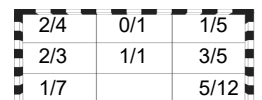

Team

Offence

Defence

Goalkeepers

Saves / Shots

1 TOFT S

16 REINHARDT A

Legend:	% Efficiency	2Min 2-Minute Suspensions	6m 6 metre Shots	7m 7-metre Shots	9m 9-metre Shots
AS Assists	BC Blue Cards	BS Blocked Shots	BT Breakthroughs	D Direct Red Card	No. Uniform Number
EG Empty Goal	FB Fast Breaks	G/S Goals/Shots	N/A Not Applicable	No. Uniform Number	TP Time Played
RC Red Cards	S/S Saves/Shots	ST Steals	TO Turnover		
Wing Wing Shots	X Red Card After 3rd 2-Minute Suspension	YC Yellow Cards			