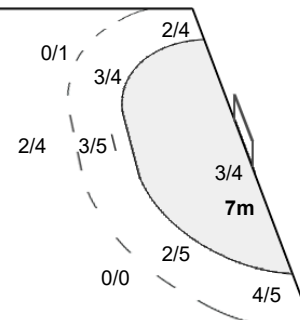

Defence

Goalkeepers

Saves / Shots

1 TOFT S

16 REINHARDT A

Legend:	% Efficiency	2Min 2-Minute Suspensions	6m 6 metre Shots	7m 7-metre Shots	9m 9-metre Shots
AS Assists	BC Blue Cards	BS Blocked Shots	BT Breakthroughs	D Direct Red Card	No. Uniform Number
EG Empty Goal	FB Fast Breaks	G/S Goals/Shots	N/A Not Applicable	No. Uniform Number	TP Time Played
RC Red Cards	S/S Saves/Shots	ST Steals	TO Turnover		
Wing Wing Shots	X Red Card After 3rd 2-Minute Suspension	YC Yellow Cards