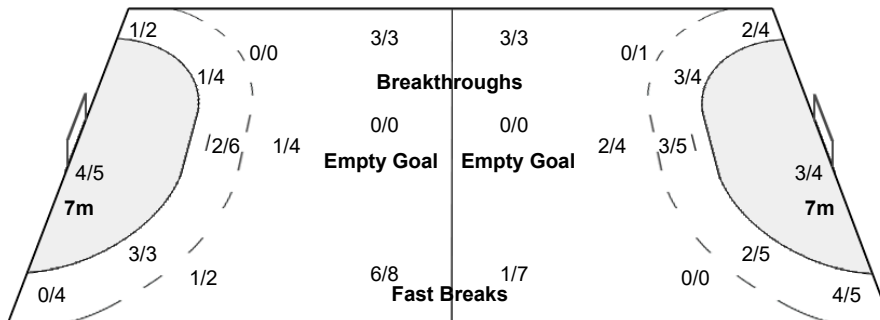

Team

Offence