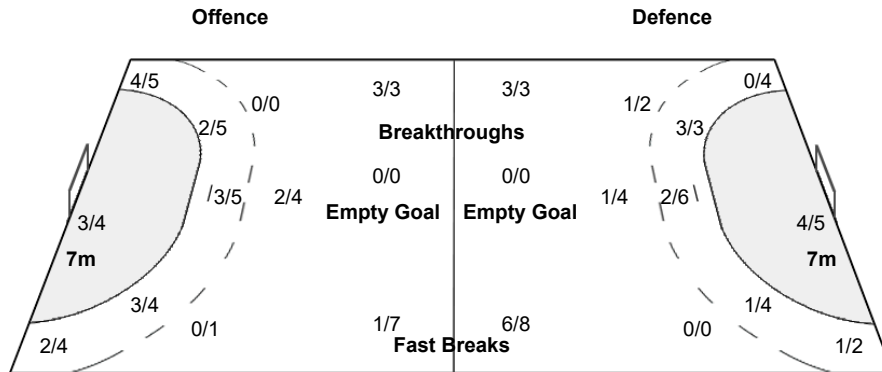

25th IHF Women's World Championship 2021

Spain

Semi-final

Match Team Statistics

Match No: 105

FRI 17 DEC 2021

17:30

Palau d'Esports de Granollers

FRA 23 - 22 DEN

(10 - 12) (13 - 10)

Referees: ALVAREZ J / BUSTAMANTE I (ESP)

FRA - France

Shots Distribution

Players

Goals / Shots

1 GLAUSER L	2 NOCANDY M	3 TOUBLANC A	6 VALENTINI C	7 PINEAU A	8 LASSOURCE C	10 ZAADI DEUNA G
	0/1	1/1	1/1	0/1	0/1	1/1
	0/1	1/1	1/1	1/3	1/1	1/1
		1/1		1/2	1/1	

1-Blocked

16 DARLEUX C	19 SERCIEN UGOLIN O	20 FLIPPES L	21 KANOR O	22 HORACEK T	24 EDWIGE B	26 FOPPA P
	0/1					
	0/1				0/1	1/1
		1/2	0/1			1/1
	1-Blocked	1-Post				2/2

27 NZE MINKO E	31 GRANIER L
	1/1
2/2	1/1
1-Post	

Team		
Goals / Shots		
2/4	1/1	4/5
1/3	0/1	2/5
6/7		7/12
2-Post	2-Blocked	

Goalkeepers	
Saves / Shots	
3/4	0/1
2/4	2/2
3/13	1/9

1 GLAUSER L	
2/2	0/1
1/3	2/2
0/4	0/6

16 DARLEUX C	
1/2	
1/1	
3/9	1/3