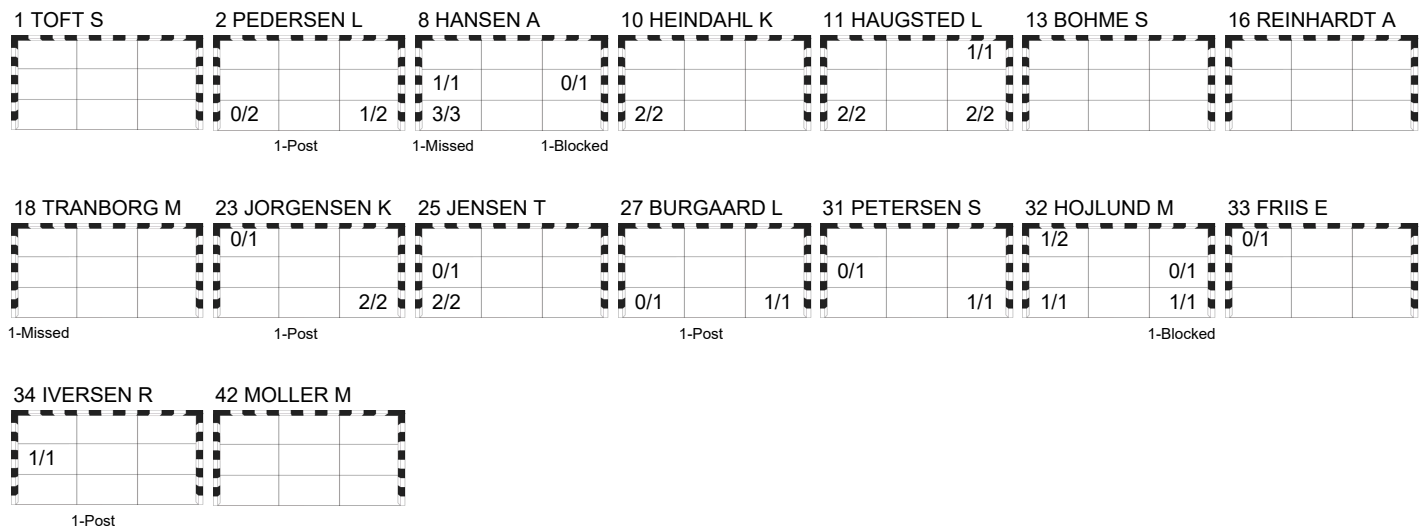

Palau d'Esports de Granollers

FRA 23 - 22 DEN

(10 - 12) (13 - 10)

Referees: ALVAREZ J / BUSTAMANTE I (ESP)

DEN - Denmark

Shots Distribution

Players

Goals / Shots

Team

Offence

Defence

Goalkeepers

Saves / Shots

1 TOFT S

16 REINHARDT A

Legend:	% Efficiency	2Min 2-Minute Suspensions	6m 6 metre Shots	7m 7-metre Shots	9m 9-metre Shots
AS Assists	BC Blue Cards	BS Blocked Shots	BT Breakthroughs	D Direct Red Card	No. Uniform Number
EG Empty Goal	FB Fast Breaks	G/S Goals/Shots	N/A Not Applicable	No. Uniform Number	TP Time Played
RC Red Cards	S/S Saves/Shots	ST Steals	TO Turnover		
Wing Wing Shots	X Red Card After 3rd 2-Minute Suspension	YC Yellow Cards			