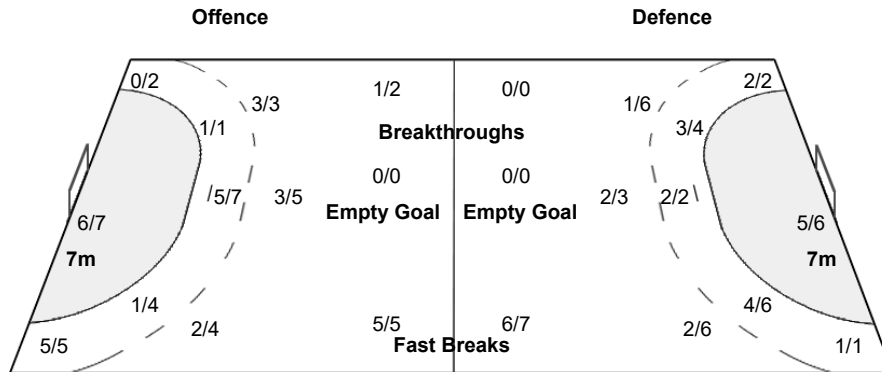

25th IHF Women's World Championship 2021

Spain

Match Team Statistics

Match No: 104

WED 15 DEC 2021

17:30

Palau d'Esports de Granollers

NOR 34 - 28 RHF

(19 - 15) (15 - 13)

Referees: MERZ M / KUTTLER T (GER)

NOR - Norway

Shots Distribution

Players

Goals / Shots

2 REISTAD H			3 HEGH ARNTZEN E			4 KRISTIANSEN V			9 MORK N			10 BREDAL OFTEDAL S			11 AUNE M			12 SOLBERG S		
1/1								0/1		1/1	1/1		1/1							
	0/1					1/1			1/1		1/1			1/1						
1/1	2/2					1/1		1/1	3/4	1/1	1/1		1/1	1/1				0/1		
1-Missed 1-Post									1-Post 1-Blocked			1-Post								
13 BRATTSET DALE K			15 INGSTAD V			16 LUNDE K			19 HOGDAHL M			20 JACOBSEN M			23 HERREM C			24 SOLBERG-ISAIXEN S		
1/1																			1/1	1/1
1/1			1/1									1/1		0/1						1/1
1/1	2/2																	2/2	0/1	2/2
																		1-Post		
25 BREISTOL K			30 AARDAHL M																	
					0/1															

Team
Goals / Shots

3/3	2/2	2/4
5/5		3/5
9/10	1/2	9/10

1-Missed 4-Post 1-Blocked

Goalkeepers
Saves / Shots

1/3	1/6	2/2
1/3	1/1	0/6
1/6	0/1	3/10

12 SOLBERG S

0/1	1/5	
	1/1	0/1
1/3	0/1	1/6

16 LUNDE K

1/2	0/1	2/2
1/3		0/5
0/3		2/4