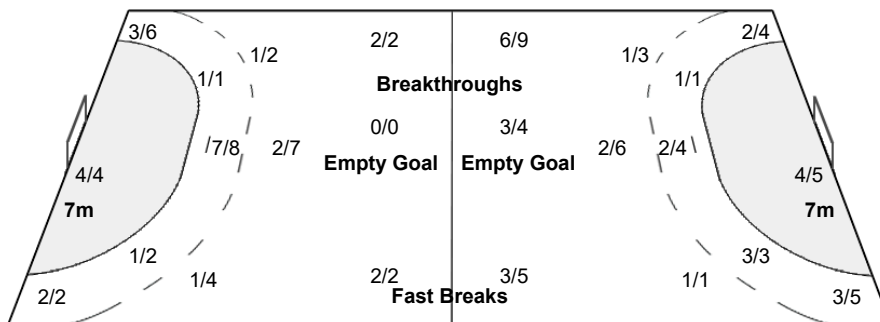

25th IHF Women's World Championship 2021

Spain

Match Team Statistics

Match No: 103

WED 15 DEC 2021

20:30

Palau d'Esports de Granollers

FRA 31 - 26 SWE

(15 - 15) (16 - 11)

Referees: ALPAIDZE V / BEREZKINA T (RUS)

SWE - Sweden

Shots Distribution

Players

Goals / Shots

1 BUNDSSEN J	4 MELLEGARD O	6 STROMBERG C	7 BLOHM L	8 ROBERTS J	9 PETREN M	16 RYDE J
			1/1	1/1		
		2/2	1/1	1/1		
		2-Missed 1-Post	2/2		1/1	1-Blocked
17 DANO N	19 LAGERQUIST A	21 ERIKSSON E	23 LINDQVIST E	24 HAGMAN N	38 HANSSON E	39 KALLHAGE E
	1/1			1/1		
0/1	1/1	1/1		2/2		
				4/4	1/2	2/2
				1-Blocked 1-Missed 1-Post		
42 CARLSON J	44 de JONG D					
	1/2					
1/2						
0/1	1/1					
1-Missed 1-Post						

Team Goals / Shots

1/1	2/2	3/4
4/5		2/3
7/9		7/7
4-Missed	3-Post	2-Blocked

Offence

Defence

Goalkeepers Saves / Shots

3/8	1/3	0/1
2/3	1/3	0/2
0/11	1/3	3/8

1 BUNDSSEN J

0/1	0/1	0/2
0/1		0/2

16 RYDE J

3/7	1/2	0/1
2/3	1/2	
0/10	0/2	3/6

21 ERIKSSON E

Legend:	% Efficiency	2Min 2-Minute Suspensions	6m 6 metre Shots	7m 7-metre Shots	9m 9-metre Shots
AS Assists	BC Blue Cards	BS Blocked Shots	BT Breakthroughs	D Direct Red Card	No. Uniform Number
EG Empty Goal	FB Fast Breaks	G/S Goals/Shots	N/A Not Applicable	No. Uniform Number	TP Time Played
RC Red Cards	S/S Saves/Shots	ST Steals	TO Turnover		
Wing Wing Shots	X Red Card After 3rd 2-Minute Suspension	YC Yellow Cards