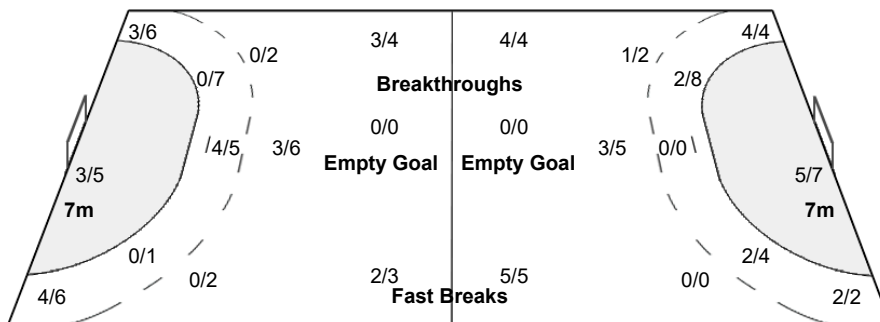

Offence

Goalkeepers Saves / Shots

0/4	1/2	1/8
0/5	2/2	1/4
0/2	0/1	0/7

12 ARENHART B

0/3	1/1	1/6
0/4	2/2	1/4
0/1	0/1	0/5

87 de ARRUDA R

0/1	0/1	0/1
0/1		
0/1		0/2

Legend:

%	Efficiency	2Min	2-Minute Suspensions	6m	6 metre Shots	7m	7-metre Shots	9m	9-metre Shots
AS	Assists	BC	Blue Cards	BS	Blocked Shots	BT	Breakthroughs	D	Direct Red Card
EG	Empty Goal	FB	Fast Breaks	G/S	Goals/Shots	N/A	Not Applicable	No.	Uniform Number
RC	Red Cards	S/S	Saves/Shots	ST	Steals	TO	Turnover	TP	Time Played
Wing	Wing Shots	X	Red Card After 3rd 2-Minute Suspension	YC	Yellow Cards