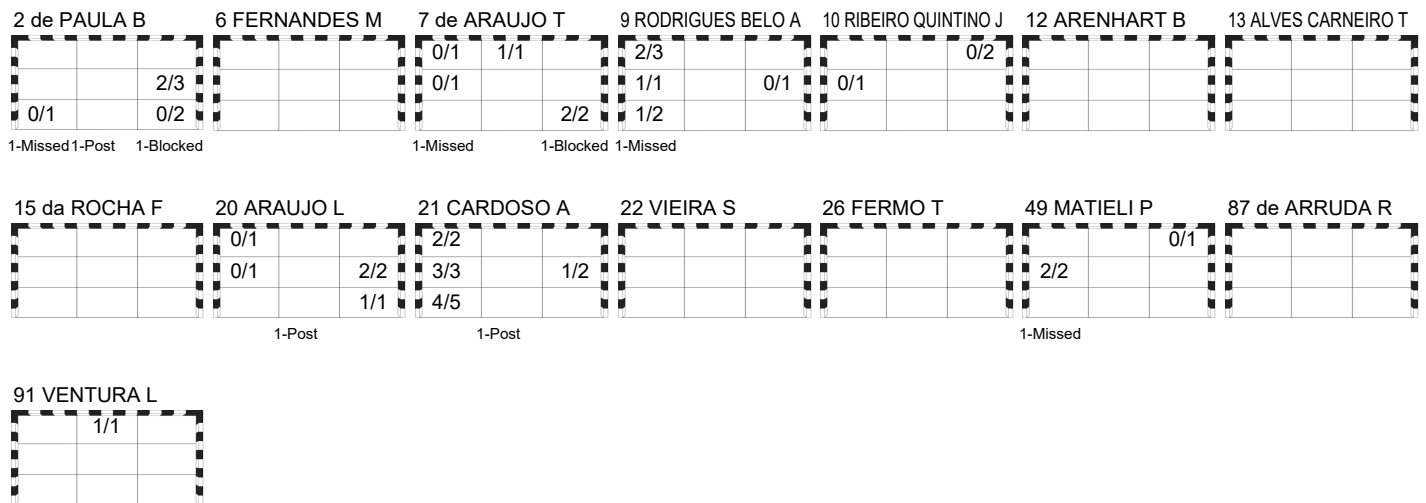

Number of Attacks: 52, Scoring Efficiency: 48%

25th IHF Women's World Championship 2021

Spain

Match Team Statistics

Match No: 101

TUE 14 DEC 2021

17:30

Palau d'Esports de Granollers

DEN 30 - 25 BRA

(14 - 13) (16 - 12)

Referees: SEKULIC M / JOVANDIC V (SRB)

BRA - Brazil

Shots Distribution

Players

Goals / Shots

Team Goals / Shots