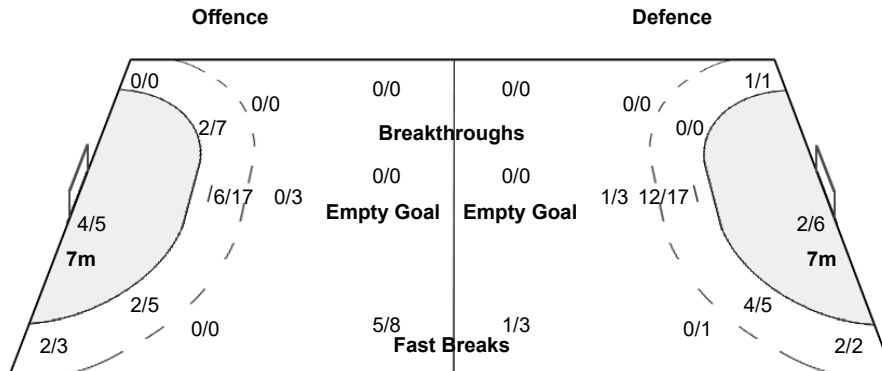

25th IHF Women's World Championship 2021

Spain

Match Team Statistics

Match No: 100

WED 15 DEC 2021

17:30

Pavello Pla de L'Arc

ANG 23 - 21 SVK

(11 - 9) (12 - 12)

Referees: KOO B / LEE S (KOR)

SVK - Slovakia

Shots Distribution

Players

Goals / Shots

5 REBICOVA M 0/1 1-Blocked	10 POCSIKOVA K 0/1 1/1	11 LANCZ B 2/4 0/2 1-Blocked	15 HUDAKOVA A 1/1 1/1	17 BAJCIOVA V 1/1 2-Missed	19 HOLEJOVA A 0/1 1/2 0/1 1/1 1-Blocked 1-Missed	31 TRUNKOVA N 0/1 0/2 1/1 1/1 1-Blocked 1-Missed
32 DULINOVA V 1/1 0/1	37 STEFANIKOVA B 1/1 0/1	39 PENZES M 0/1 1/2 1-Post 1-Blocked	42 BUJNOCHOVA K 0/1 1/2	44 BIZIK B 0/1 1/2	66 MEDVEDOVA A 0/1 1/2	71 IVANYTSIA A 0/1 1/2
90 OGUNTOYAVA V 2/2 2-Missed	91 BIZIKOVA R 5/5					

Team
Goals / Shots

1/1	1/3	1/2
5/12	0/4	1/2
1/2	2/3	9/9

5-Missed 1-Post 4-Blocked

Goalkeepers
Saves / Shots

0/1	0/1	1/1
2/6	1/2	2/4
1/3	1/4	0/9

66 MEDVEDOVA A

0/1	1/1	1/2
1/2	1/4	0/5

71 IVANYTSIA A

0/1		

90 OGUNTOYAVA V

0/1	1/1
1/4	1/2
0/1	0/4

Legend:

% Efficiency	2Min 2-Minute Suspensions	6m 6 metre Shots	7m 7-metre Shots	9m 9-metre Shots
AS Assists	BC Blue Cards	BS Blocked Shots	BT Breakthroughs	D Direct Red Card
EG Empty Goal	FB Fast Breaks	G/S Goals/Shots	N/A Not Applicable	No. Uniform Number
RC Red Cards	S/S Saves/Shots	ST Steals	TO Turnover	TP Time Played
Wing Wing Shots	X Red Card After 3rd 2-Minute Suspension	YC Yellow Cards