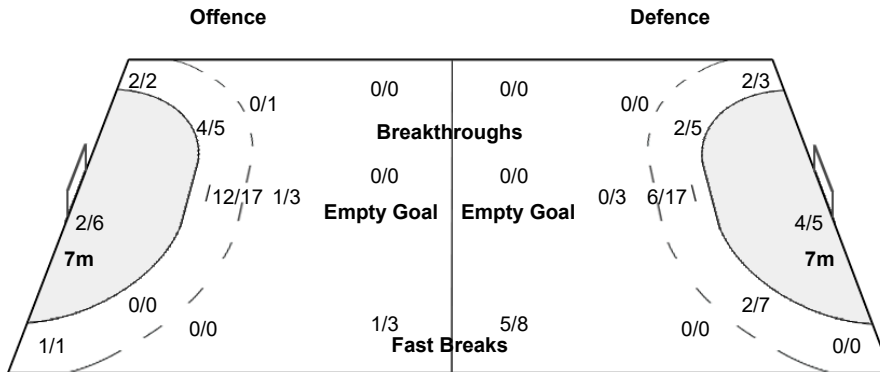

25th IHF Women's World Championship 2021

Spain

Match Team Statistics

Match No: 100

WED 15 DEC 2021

17:30

Pavelló Pla de L'Arc

ANG 23 - 21 SVK

(11 - 9) (12 - 12)

Referees: KOO B / LEE S (KOR)

ANG - Angola

Shots Distribution

Players

Goals / Shots

1 ALBERTO M	2 NENGANGA V	5 QUIZELETE M	6 MACHADO J	8 PAULO H	10 KASSOMA A	11 MARIO L
	0/1	1/1	1/1	0/1	4/4	1/1
	1/1	2/2		3/3	1/1	
	1-Post				2-Post	

12 SOUSA H	13 FONSECA N	17 DOMBAXE W	18 PASCOAL S	19 PEMBA T	20 PAULO E	25 VENANCIO L
	1/1	1/1				
	1/1		0/1			0/1
		1-Missed				

80 MASSEU M	90 GUIALO I	
	0/1	
	1/2	
	0/1	
	1/1	
	2/3	
	2/2	
	2-Missed 1-Post	

Team Goals / Shots

1/1	1/1	0/1
4/6	1/2	2/4
2/3	3/4	9/9
3-Missed		4-Post

Goalkeepers Saves / Shots

0/1	2/3	1/2
7/12	4/4	1/2
1/2	1/3	0/9

1 ALBERTO M

0/1	1/1	1/2
7/11	4/4	1/2
1/2	1/2	0/9

12 SOUSA H

0/1		

20 PAULO E

0/1