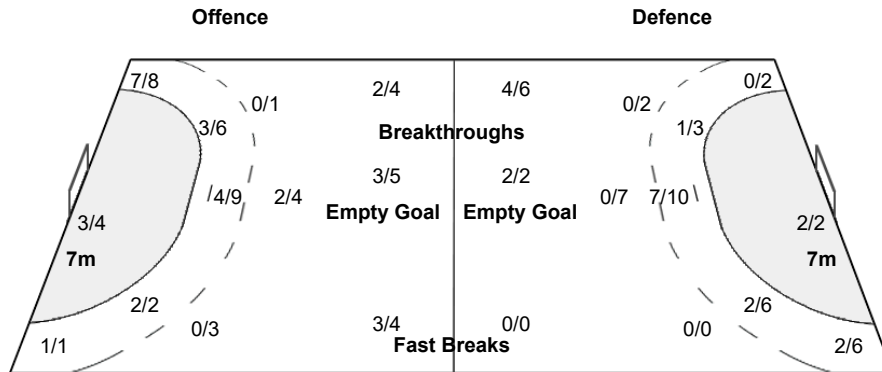

25th IHF Women's World Championship 2021

Spain

Preliminary Round - Group A

Match Team Statistics

Match No: 9

FRI 3 DEC 2021

18:00

Palau d'Esports de Granollers

FRA 30 - 20 ANG

(13 - 9) (17 - 11)

Referees: LONCAR D / LONCAR Z (GRO)

FRA - France

Shots Distribution

Players

Goals / Shots

Player	Goals	Shots	Notes
1 GLAUSER L	0	1	1-Missed
2 NOCANDY M	2	2	
3 TOUBLANC A	2	2	
6 VALENTINI C	1	1	
7 PINEAU A	2	2	
8 LASSOURCE C	1	1	
10 ZAADI DEUNA G	0	2	1-Missed, 1-Blocked
15 NIAKATE K	0	1	1-Post
16 DARLEUX C	1	1	
19 SERCIEN UGOLIN O	0	1	1-Post
20 FLIPPES L	2	2	1-Missed
22 HORACEK T	1	1	
24 EDWIGE B	1	1	1-Post
26 FOPPA P	0	1	1-Post
27 NZE MINKO E	0	1	
31 GRANIER L	2	2	1-Post

Team Goals / Shots		
8/9	1/3	3/5
1/5	2/2	4/6
7/7	2/2	2/3

3-Missed 5-Post 1-Blocked

Goalkeepers Saves / Shots		
3/3	0/1	2/6
2/3	1/2	4/6
3/7	0/3	1/5

1 GLAUSER L		
3/3		2/6
2/3	1/2	4/6
3/7	0/3	1/5

16 DARLEUX C