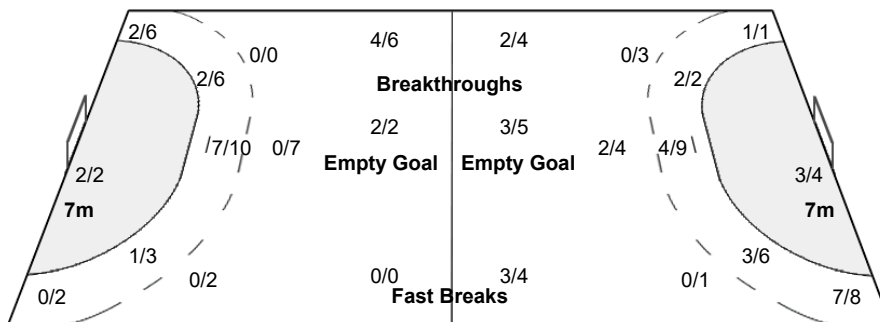

25th IHF Women's World Championship 2021

Spain

Preliminary Round - Group A

Match Team Statistics

Match No: 9

FRI 3 DEC 2021

18:00

Palau d'Esports de Granollers

FRA 30 - 20 ANG

(13 - 9) (17 - 11)

Referees: LONCAR D / LONCAR Z (CRO)

ANG - Angola

Shots Distribution

Players

Goals / Shots

1 ALBERTO M	2 NENGANGA V	5 QUIZELETE M	6 MACHADO J	8 PAULO H	10 KASSOMA A	11 MARIO L
1/1	0/1	0/1	0/1	1/2	1/1	0/1
	2/2		1/1	1/1		1/1
	1-Blocked			1-Missed 1-Post		
12 SOUSA H	13 FONSECA N	17 DOMBAXE W	18 PASCOAL S	19 PEMBA T	20 PAULO E	25 VENANCIO L
	1/1		1/1			1/1
	0/1		0/1			1/1
	0/1	0/1	1/2			1/2
	1-Missed 1-Post		1-Blocked			1-Post
80 MASSEU M	90 GUIALO I					
	0/2					0/1
						1/1
	2/2					
1-Post	1-Missed 1-Post					

Team

Goals / Shots

0/3	1/1	4/6
1/3	1/2	2/6
4/7	3/3	4/5
3-Missed	5-Post	2-Blocked

Offence

Defence

Goalkeepers

Saves / Shots

1/9	2/3	2/5
4/5	0/2	2/6
0/7	0/2	1/3

1 ALBERTO M

1/9	2/2	2/5
4/4	0/2	2/5
0/6	0/2	1/3

12 SOUSA H

0/1		0/1

20 PAULO E

Legend:

%	Efficiency	2Min	2-Minute Suspensions	6m	6 metre Shots	7m	7-metre Shots	9m	9-metre Shots
AS	Assists	BC	Blue Cards	BS	Blocked Shots	BT	Breakthroughs	D	Direct Red Card
EG	Empty Goal	FB	Fast Breaks	G/S	Goals/Shots	N/A	Not Applicable	No.	Uniform Number
RC	Red Cards	S/S	Saves/Shots	ST	Steals	TO	Turnover	TP	Time Played
Wing	Wing Shots	X	Red Card After 3rd 2-Minute Suspension	YC	Yellow Cards