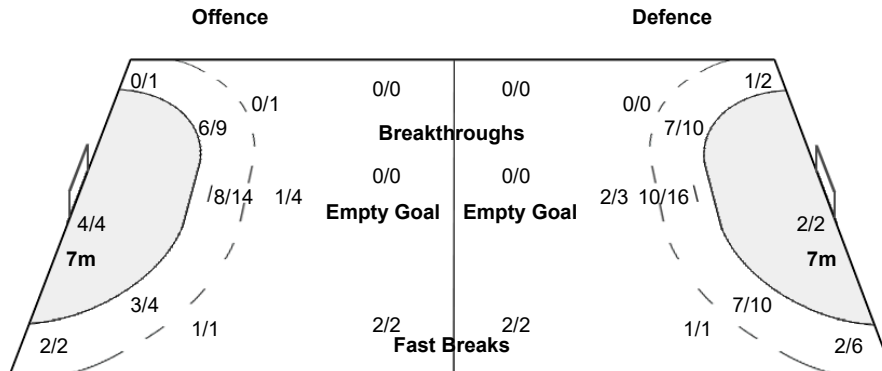

25th IHF Women's World Championship 2021

Spain

Preliminary Round - Group E

Match Team Statistics

Match No: 8

HUN 35 - 29 SVK

(16 - 16) (19 - 13)

THU 2 DEC 2021

20:30

Pavello Pla de L'Arc

Referees: CHRISTIANSEN K / HANSEN L (DEN)

SVK - Slovakia

Shots Distribution

Players

Goals / Shots

5 REBICOVA M 1/2 1/1	6 POPOVCOVA M	10 POCSIKOVA K	11 LANCZ B 2/2 1/1 1/1 1/1 1/2	15 HUDAKOVA A	17 BAJCIOVA V 1/1 1/2 0/1	19 HOLEJOVA A 1/1
1-Missed 1-Post			1-Post 2-Blocked			
21 SZARKOVA S	27 NEMETHOVA N	31 TRUNKOVA N 1/1 0/1 3/3 1/1 2/2	37 STEFANIKOVA B 0/1	42 BUJNOCHOVA K 1/1 1/1	44 BAZIK B	66 MEDVEDOVA A
		1-Post		1-Blocked		
90 OGUNTOYAVA V	91 BIZIKOVA R 3/3 2/2 2/2					

Team
Goals / Shots

3/4	1/2	4/5
		0/2
8/8	7/8	6/8

1-Missed 3-Post 3-Blocked

Goalkeepers
Saves / Shots

0/4	1/3	0/2
0/2		1/3
5/13	1/10	2/8

66 MEDVEDOVA A

0/1	0/1	0/1
0/1		
1/2	0/3	0/2

90 OGUNTOYAVA V

0/3	1/2	0/1
0/1		1/3
4/11	1/7	2/6

Legend:

% Efficiency	2Min 2-Minute Suspensions	6m 6 metre Shots	7m 7-metre Shots	9m 9-metre Shots
AS Assists	BC Blue Cards	BS Blocked Shots	BT Breakthroughs	D Direct Red Card
EG Empty Goal	FB Fast Breaks	G/S Goals/Shots	N/A Not Applicable	No. Uniform Number
RC Red Cards	S/S Saves/Shots	ST Steals	TO Turnover	TP Time Played
Wing Wing Shots	X Red Card After 3rd 2-Minute Suspension	YC Yellow Cards