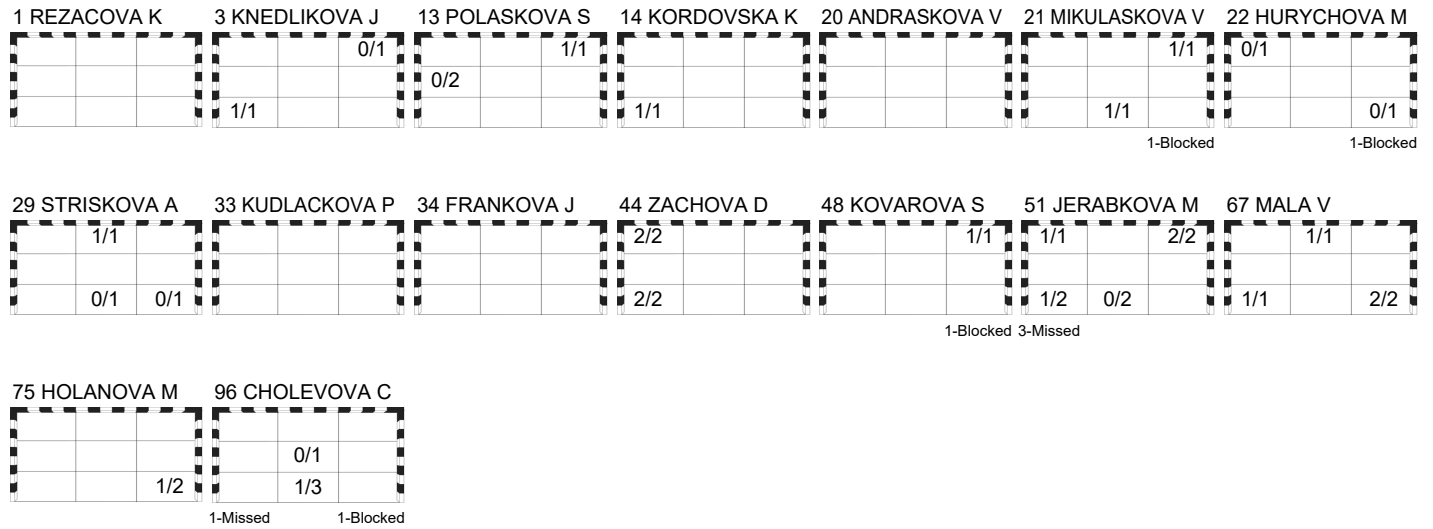

THU 2 DEC 2021

18:00

Pavello Pla de L'Arc

Referees: BELKHIRI Y / HAMIDI S (ALG)

CZE - Czech Republic

Shots Distribution

Players

Goals / Shots