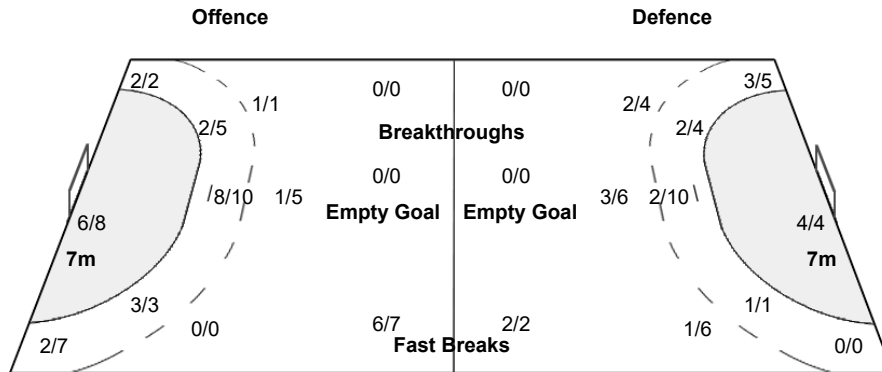

25th IHF Women's World Championship 2021

Spain

Preliminary Round - Group E

Match Team Statistics

Match No: 7

THU 2 DEC 2021

18:00

Pavello Pla de L'Arc

GER 31 - 21 CZE

(17 - 10) (14 - 11)

Referees: BELKHIRI Y / HAMIDI S (ALG)

GER - Germany

Shots Distribution

Players

Goals / Shots

2 KALF M	3 BERGER A	4 GRIJSEELS A	7 SCHMELZER M	9 ANTL L	11 SMITS X	12 ECKERLE D
1/1	1/1	1/1	2/2	1/1	1/1	1/1
1/1	1/1	1/1	1/1	1/1	1/1	1/1
13 PETERSEN S	17 STOLLE A	20 BOLK E	25 DEGENHARDT L	27 MAIDHOF J	29 LAUENROTH A	33 SCHULZE L
2/3	0/1	1/1	0/1	1/1	1/1	1/1
0/1	2/2	0/1	0/1	0/2	1/1	1/1
1-Missed	1-Missed	1-Post	1-Post	1-Post	1-Post	1-Post
42 FILTER K	95 STOCKSCHLADER J					
	3/3	0/1				
	0/1					
	1-Post					

Team		
Goals / Shots		
2/2		5/7
2/3	0/1	0/5
11/12	7/9	4/5
1-Missed	3-Post	

Goalkeepers		
Saves / Shots		
1/4	0/2	1/6
2/2	1/1	
1/7	5/7	3/6

12 ECKERLE D		
1/4	0/1	0/1
0/4	3/3	1/1

42 FILTER K		
	0/1	1/5
2/2	1/1	
1/3	2/4	2/5