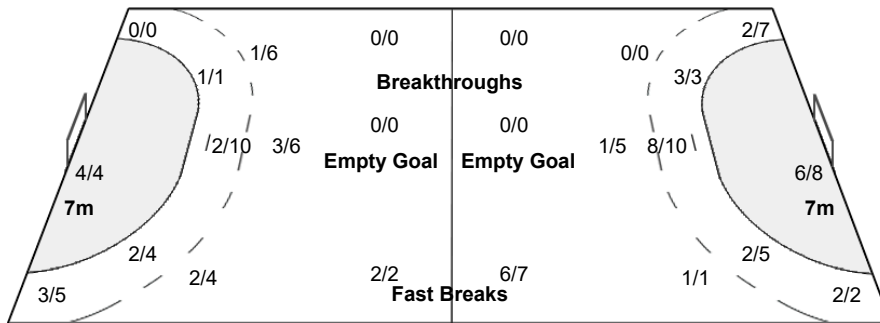

Offence

Goalkeepers Saves / Shots

0/2		2/7
1/3	1/1	5/5
1/12	2/9	1/5

1 REZACOVA K

		0/1

33 KUDLACKOVA P

0/2		2/7
1/3	1/1	5/5
1/11	2/9	1/4

Legend:	% Efficiency	2Min 2-Minute Suspensions	6m 6 metre Shots	7m 7-metre Shots	9m 9-metre Shots
AS Assists	BC Blue Cards	BS Blocked Shots	BT Breakthroughs	D Direct Red Card	No. Uniform Number
EG Empty Goal	FB Fast Breaks	G/S Goals/Shots	N/A Not Applicable	No. Uniform Number	TP Time Played
RC Red Cards	S/S Saves/Shots	ST Steals	TO Turnover		
Wing Wing Shots	X Red Card After 3rd 2-Minute Suspension	YC Yellow Cards