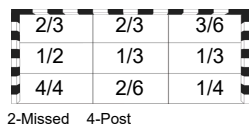

Team Goals / Shots