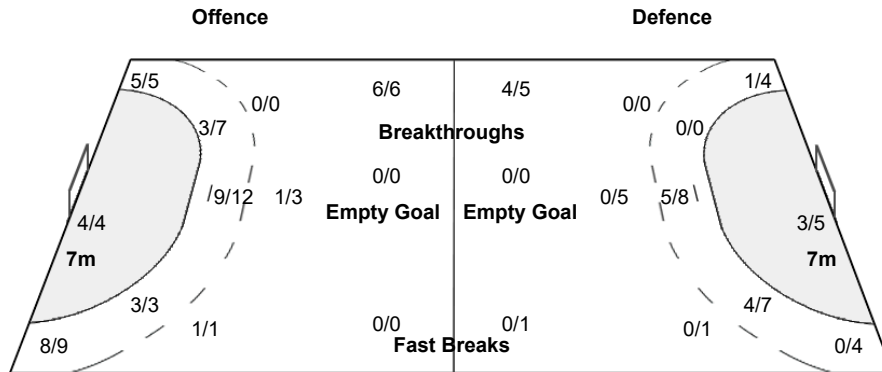

25th IHF Women's World Championship 2021

Spain

Preliminary Round - Group G

Match Team Statistics

Match No: 6

THU 2 DEC 2021

20:30

Sports Center Castellon

JPN 40 - 17 PAR

(19 - 10) (21 - 7)

Referees: KONJICANIN A / KONJICANIN D (BIH)

JPN - Japan

Shots Distribution

Players

Goals / Shots

2 NAGATA M	7 FUJITA A	17 GRAY C	20 AKIYAMA N	25 OHYAMA M	26 AIZAWA N	30 KAMETANI S
1/1 0/1	1/1 1/1	1/1 1/1 1/1	1/1	1/1 1/1	2/2 1/1 1/1	
	1-Post	1-Post		1-Missed 1-Post		
33 IWABUCHI I	36 NAKAYAMA K	42 YAMAMOTO M	44 KITAHARA Y	46 BABA A	47 SAHARA N	48 HATTORI S
1/1	2/2 1/1 1/1		1/1		1/1 1/1	2/2 2/2 1/1
	1-Post		1-Post			
49 YOSHIDOME Y	51 OHMATSUZAWA A					
2/2 0/1 1/1 1/1 2/2	0/1 1/1 1/1 1/1					
	1-Missed					

Team
Goals / Shots

6/6	5/6	7/7
2/2	0/1	2/3
7/7	1/1	10/10

2-Missed 5-Post

Goalkeepers
Saves / Shots

1/3	1/3	3/6
1/2	2/3	2/3
0/4	4/6	3/4

30 KAMETANI S

1/3	0/2	3/3
	0/1	1/2
0/2	3/4	1/1

46 BABA A

	1/1	0/3
1/2	2/2	1/1
0/1	1/1	2/2