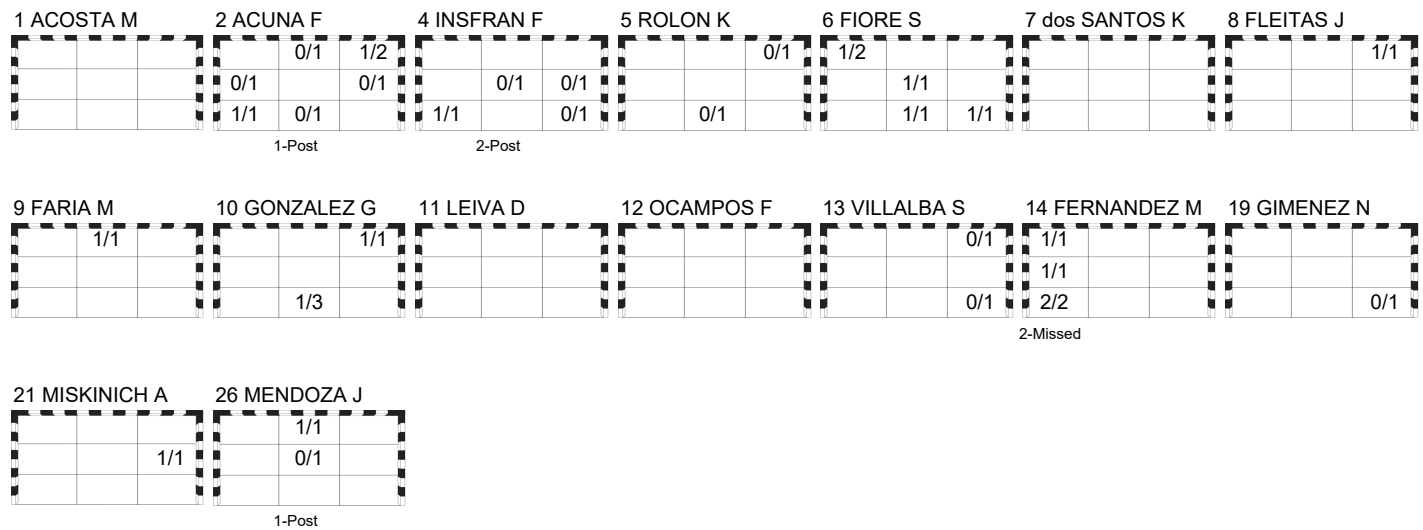

Number of Attacks: 54, Scoring Efficiency: 31%

25th IHF Women's World Championship 2021

Spain

Preliminary Round - Group G

Match Team Statistics

Match No: 6

THU 2 DEC 2021

20:30

Sports Center Castellon

JPN 40 - 17 PAR

(19 - 10) (21 - 7)

Referees: KONJICANIN A / KONJICANIN D (BIH)

PAR - Paraguay

Shots Distribution

Players

Goals / Shots

Team Goals / Shots

Offence

Defence

Goalkeepers Saves / Shots

1 ACOSTA M

12 OCAMPOS F

Legend:	% Efficiency	2Min 2-Minute Suspensions	6m 6 metre Shots	7m 7-metre Shots	9m 9-metre Shots
AS Assists	BC Blue Cards	BS Blocked Shots	BT Breakthroughs	D Direct Red Card	No. Uniform Number
EG Empty Goal	FB Fast Breaks	G/S Goals/Shots	N/A Not Applicable	No. Uniform Number	TP Time Played
RC Red Cards	S/S Saves/Shots	ST Steals	TO Turnover		
Wing Wing Shots	X Red Card After 3rd 2-Minute Suspension	YC Yellow Cards			