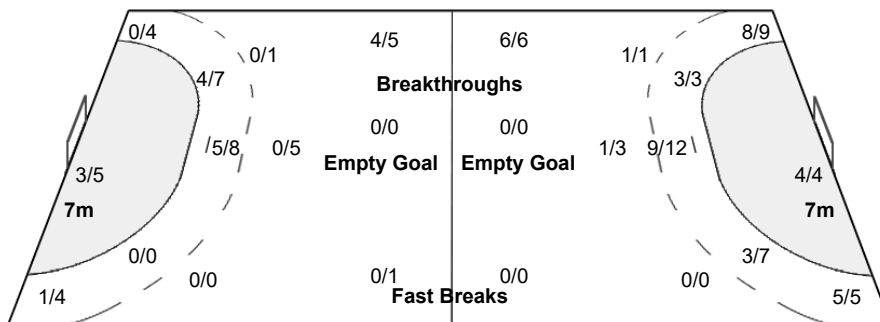

Team Goals / Shots

Offence