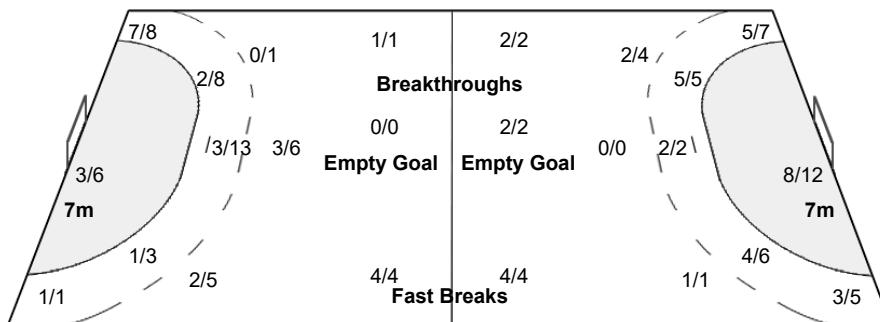

Team Goals / Shots

Offence