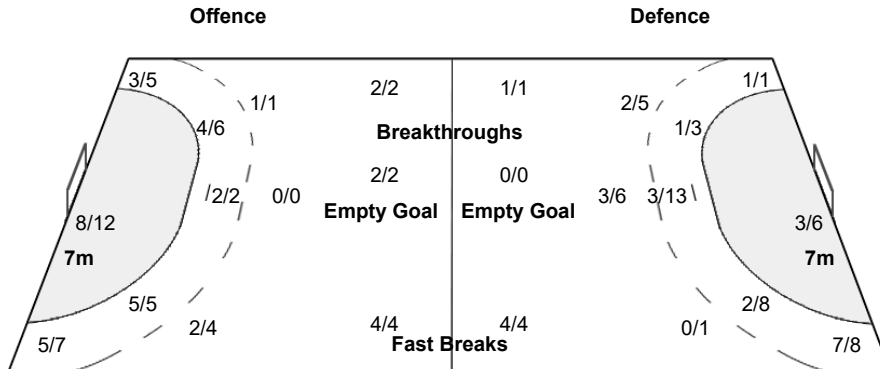

25th IHF Women's World Championship 2021

Spain

Preliminary Round - Group H

Match Team Statistics

Match No: 4

AUT 38 - 27 CHN

(22 - 13) (16 - 14)

THU 2 DEC 2021

18:00

Palacio De Deportes

Referees: MITROVIC N / VESOVIC M (MNE)

AUT - Austria

Shots Distribution

Players

Goals / Shots

1 IVANCOK L	3 PANDZA K	6 DEDIC M	7 SCHINDLER J	9 KOVACS P	11 TOMASINI F	15 WESS C
1/1	3/3	1/1	1/1	0/1	0/1	
	3/4	1/1	2/2	2/2	1/1	3/3
	1-Missed	3/3	0/1	2/2	1-Post	1-Post
17 REICHERT J	23 SCHLEGEL K	27 HAJGATO A	29 IVANCOK I	57 HUBER J		
1/1			1/1	1/1	1/1	1/2
	1/1		1/1	1/1	1-Post	1-Post
				1-Missed		

Team Goals / Shots

1/1	2/2	
6/9	1/1	7/9
10/11	6/6	4/5
2-Missed	3-Post	

Goalkeepers Saves / Shots

2/4	1/1	1/3
4/8		4/6
3/14	1/2	2/7

1 IVANCOK L

1/3	1/1	1/2
4/8		2/4
2/11	0/1	1/6

27 HAJGATO A

1/1		0/1
		2/2
1/2		1/1