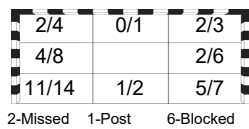

Number of Attacks: 60, Scoring Efficiency: 45%

25th IHF Women's World Championship 2021

Spain

Preliminary Round - Group H

Match Team Statistics

Match No: 4

THU 2 DEC 2021

18:00

Palacio De Deportes

AUT 38 - 27 CHN

(22 - 13) (16 - 14)

Referees: MITROVIC N / VESOVIC M (MNE)

CHN - PR Of China

Shots Distribution

Players

Goals / Shots

Team Goals / Shots

Offence

Goalkeepers Saves / Shots

Legend:	% Efficiency	2Min 2-Minute Suspensions	6m 6 metre Shots	7m 7-metre Shots	9m 9-metre Shots
AS Assists	BC Blue Cards	BS Blocked Shots	BT Breakthroughs	D Direct Red Card	No. Uniform Number
EG Empty Goal	FB Fast Breaks	G/S Goals/Shots	N/A Not Applicable	No. Uniform Number	TP Time Played
RC Red Cards	S/S Saves/Shots	ST Steals	TO Turnover		
Wing Wing Shots	X Red Card After 3rd 2-Minute Suspension	YC Yellow Cards			