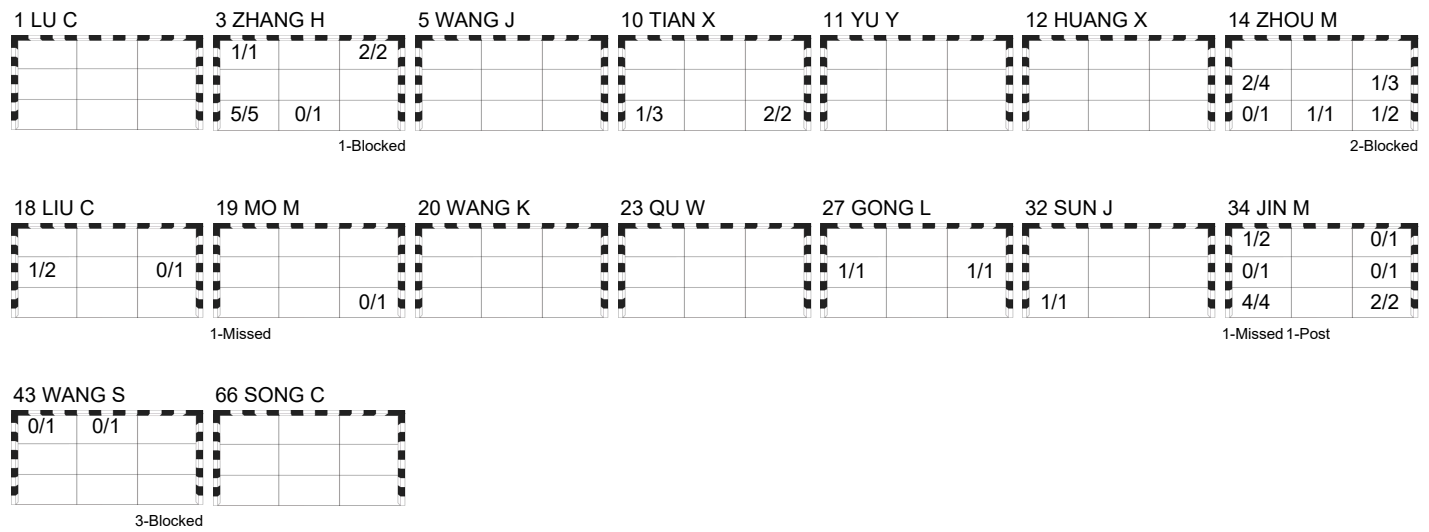

Number of Attacks: 60, Scoring Efficiency: 45%

25th IHF Women's World Championship 2021

Spain

Preliminary Round - Group H

Match Team Statistics

Match No: 4

THU 2 DEC 2021

18:00

Palacio De Deportes

AUT 38 - 27 CHN

(22 - 13) (16 - 14)

Referees: MITROVIC N / VESOVIC M (MNE)

CHN - PR Of China

Shots Distribution

Players

Goals / Shots

Team Goals / Shots

Offence

Goalkeepers Saves / Shots

Legend:	% Efficiency	2Min 2-Minute Suspensions	6m 6 metre Shots	7m 7-metre Shots	9m 9-metre Shots
AS Assists	BC Blue Cards	BS Blocked Shots	BT Breakthroughs	D Direct Red Card	No. Uniform Number
EG Empty Goal	FB Fast Breaks	G/S Goals/Shots	N/A Not Applicable	No. Uniform Number	TP Time Played
RC Red Cards	S/S Saves/Shots	ST Steals	TO Turnover		
Wing Wing Shots	X Red Card After 3rd 2-Minute Suspension	YC Yellow Cards			