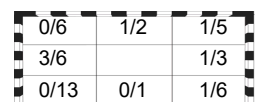

Goalkeepers Saves / Shots