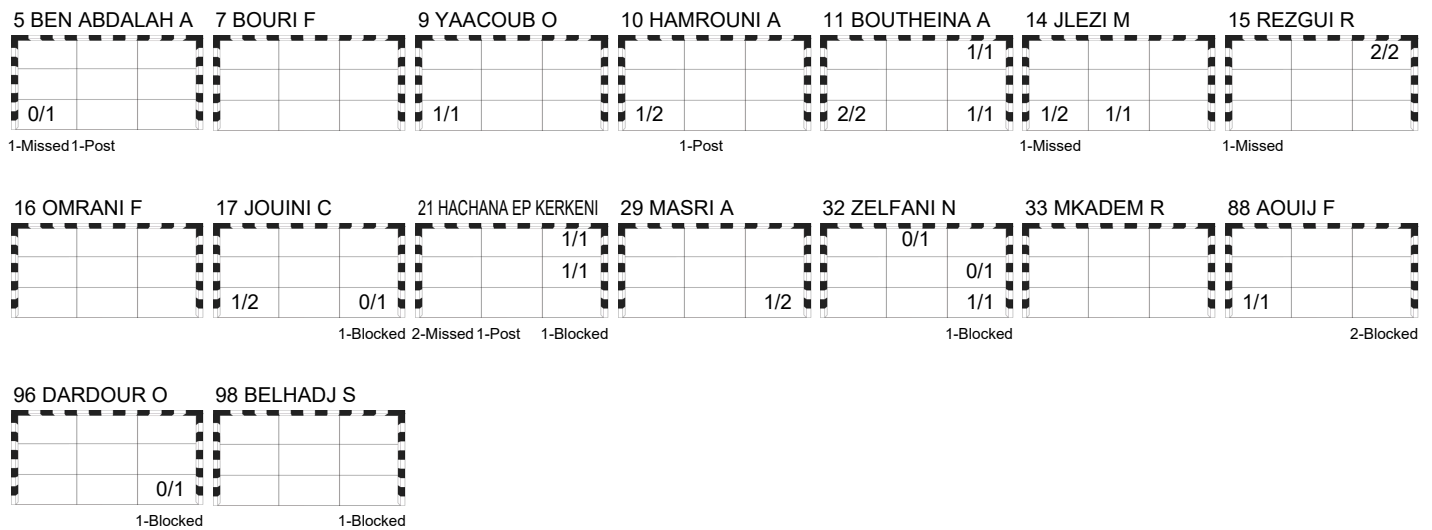

Team Goals / Shots

Offence

Goalkeepers Saves / Shots

16 OMRANI F

33 MKADEM R

Legend:

%	Efficiency	2Min	2-Minute Suspensions	6m	6 metre Shots	7m	7-metre Shots	9m	9-metre Shots
AS	Assists	BC	Blue Cards	BS	Blocked Shots	BT	Breakthroughs	D	Direct Red Card
EG	Empty Goal	FB	Fast Breaks	G/S	Goals/Shots	N/A	Not Applicable	No.	Uniform Number
RC	Red Cards	S/S	Saves/Shots	ST	Steals	TO	Turnover	TP	Time Played
Wing	Wing Shots	X	Red Card After 3rd 2-Minute Suspension	YC	Yellow Cards				