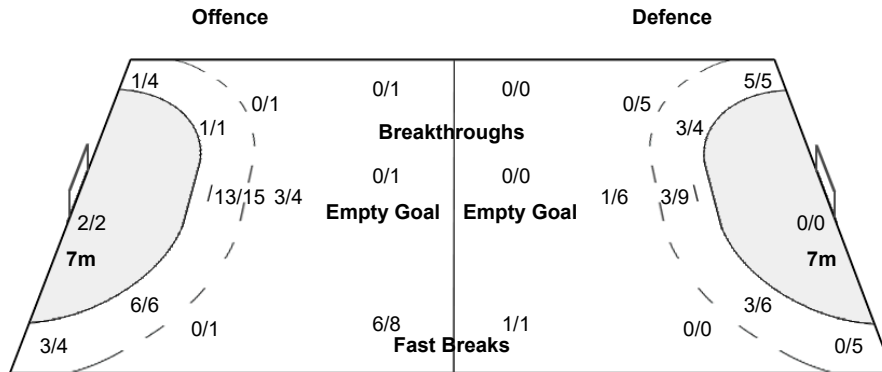

25th IHF Women's World Championship 2021

Spain

Preliminary Round - Group F

Match Team Statistics

Match No: 3

THU 2 DEC 2021

20:30

Palau d'Esports de Granollers

DEN 35 - 16 TUN

(16 - 8) (19 - 8)

Referees: SA M / SA V (POR)

DEN - Denmark

Shots Distribution

Players

Goals / Shots

1 TOFT S	2 PEDERSEN L	8 HANSEN A	10 HEINDAHL K	11 HAUGSTED L	13 BOHME S	16 REINHARDT A
1/1	3/3	2/2	2/2	1/1	0/1	1/2
	1-Missed 1-Post	2/2	1/1			
		1-Missed	2/2			
18 TRANBORG M	23 JORGENSEN K	24 BIDSTRUP M	25 JENSEN T	27 BURGAARD L	31 PETERSEN S	32 HOJLUND M
1/1	1/2	1/1	0/2	0/1		2/2
	2/3		1/1	2/2	1/1	1/1
	1-Missed 1-Post			1/1		
33 FRIIS E	34 IVERSEN R					
1/1	1/1	1/1				
1/1						
	1-Post					

Team
Goals / Shots

6/6	1/2	4/5
3/6		2/3
13/13	1/1	5/6

3-Missed 3-Post

Goalkeepers
Saves / Shots

	1/1	0/4
		1/2
4/11	0/1	3/6

1 TOFT S

	1/1	0/3
		1/2
2/5		1/2

16 REINHARDT A

		0/1
2/6	0/1	2/4