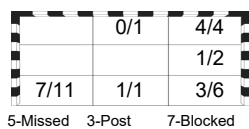

Team Goals / Shots