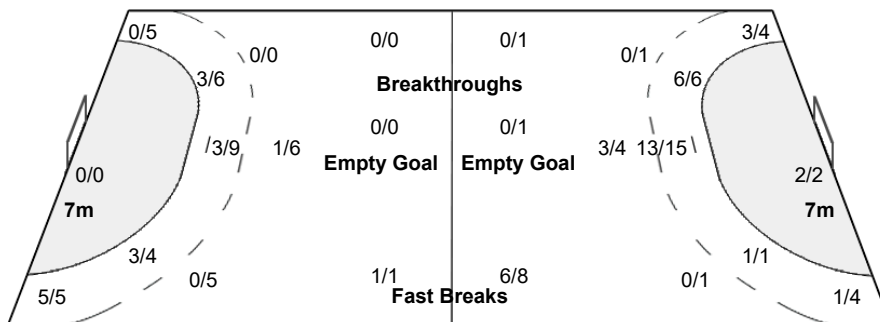

Team Goals / Shots

Offence