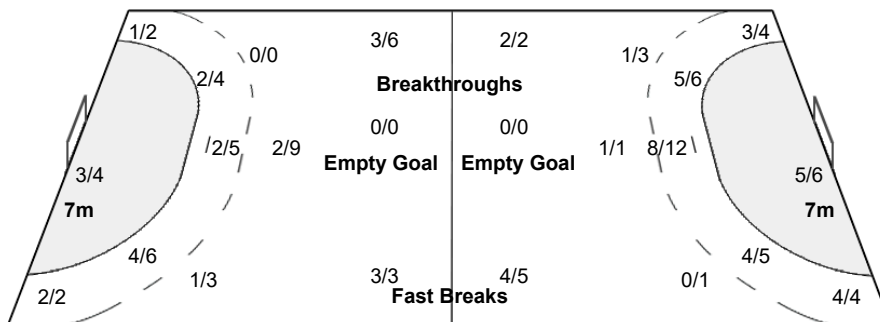

25th IHF Women's World Championship 2021

Spain

Preliminary Round - Group F

Match Team Statistics

Match No: 2

KOR 37 - 23 CGO

(22 - 11) (15 - 12)

THU 2 DEC 2021

18:00

Palau d'Esports de Granollers

Referees: PAOLANTONI M / GARCIA M (ARG)

CGO - Congo

Shots Distribution

Players

Goals / Shots

Team

Goals / Shots

1/1	4/5
0/2	0/2
4/6	13/17

3-Missed 3-Post

Offence

Defence

Goalkeepers

Saves / Shots

0/1	1/3	0/4
1/3		2/4
1/19	3/4	2/9

1 KODIA R

	1/2	
0/2		1/2
0/8		1/6

16 BAZEKENE M

0/1	0/1	0/4
1/1		1/2
1/11	3/4	1/3

Legend:

%	Efficiency	2Min	2-Minute Suspensions	6m	6 metre Shots	7m	7-metre Shots	9m	9-metre Shots
AS	Assists	BC	Blue Cards	BS	Blocked Shots	BT	Breakthroughs	D	Direct Red Card
EG	Empty Goal	FB	Fast Breaks	G/S	Goals/Shots	N/A	Not Applicable	No.	Uniform Number
RC	Red Cards	S/S	Saves/Shots	ST	Steals	TO	Turnover	TP	Time Played
Wing	Wing Shots	X	Red Card After 3rd 2-Minute Suspension	YC	Yellow Cards