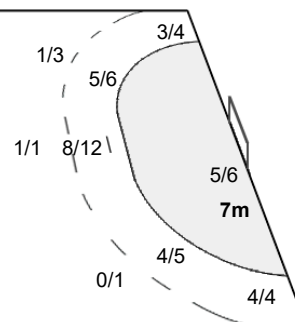

Team

Goals / Shots

1/1	4/5
0/2	0/2
4/6	13/17

3-Missed 3-Post

Offence

Defence

Goalkeepers

Saves / Shots