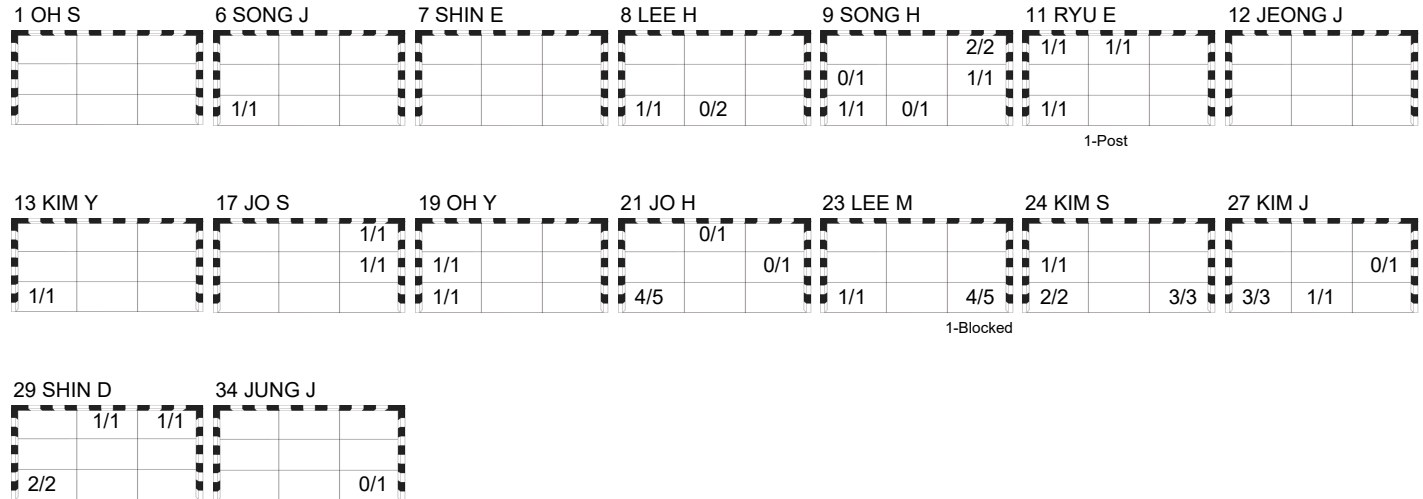

25th IHF Women's World Championship 2021

Spain

Preliminary Round - Group F

Match Team Statistics

Match No: 2

THU 2 DEC 2021

18:00

Palau d'Esports de Granollers

KOR 37 - 23 CGO

(22 - 11) (15 - 12)

Referees: PAOLANTONI M / GARCIA M (ARG)

KOR - Korea

Shots Distribution

Players

Goals / Shots

1-Post

1-Blocked

Team Goals / Shots

1/1	2/3	4/4
2/3		2/4
18/19	1/4	7/9

1-Post 1-Blocked