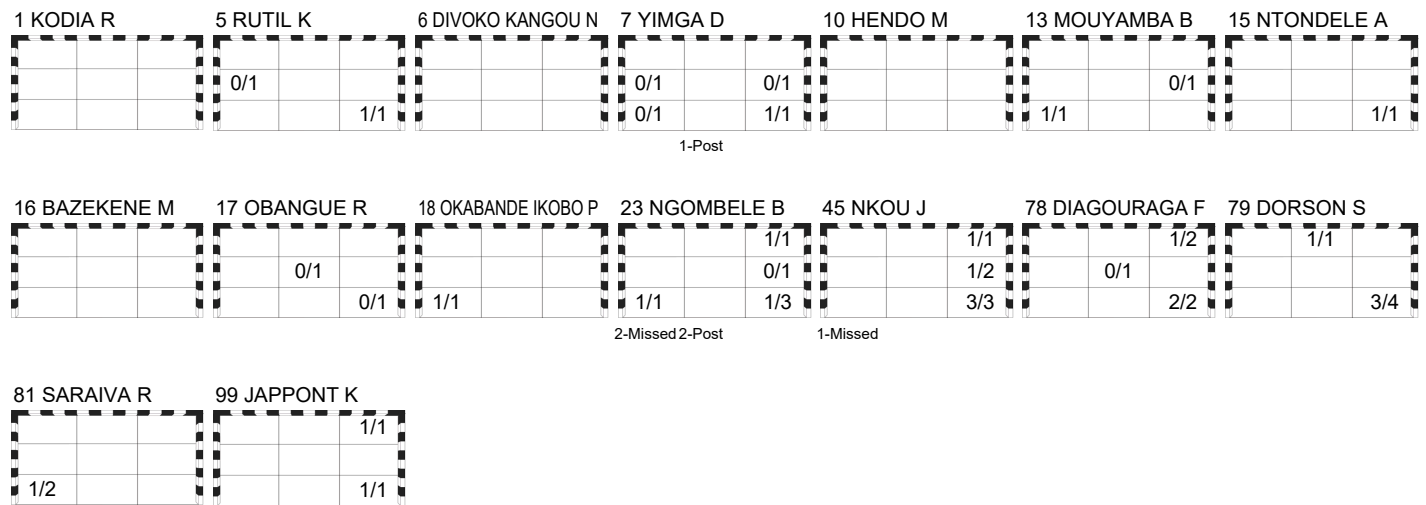

25th IHF Women's World Championship 2021

Spain

Preliminary Round - Group F

Match Team Statistics

Match No: 2

KOR 37 - 23 CGO

(22 - 11) (15 - 12)

THU 2 DEC 2021

18:00

Palau d'Esports de Granollers

Referees: PAOLANTONI M / GARCIA M (ARG)

CGO - Congo

Shots Distribution

Players

Goals / Shots

Team

Goals / Shots

1/1	4/5
0/2	0/2
4/6	13/17

3-Missed 3-Post