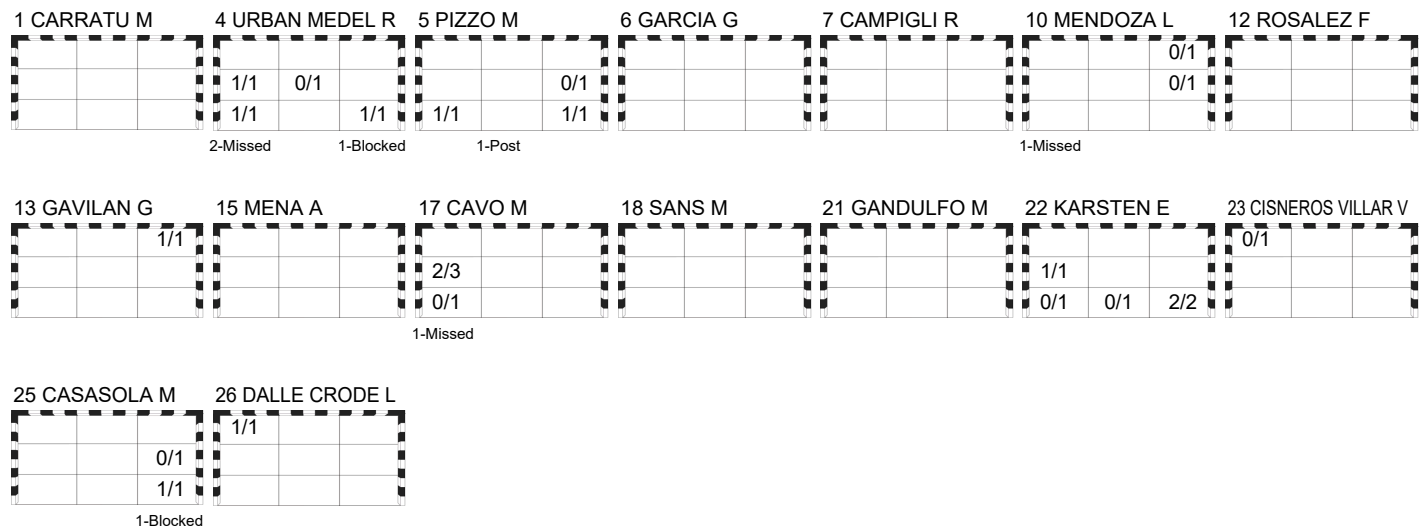

WED 1 DEC 2021

20:30

Palacio De Deportes

Referees: ALPAIDZE V / BEREZKINA T (RUS)

ARG - Argentina

Shots Distribution

Players

Goals / Shots