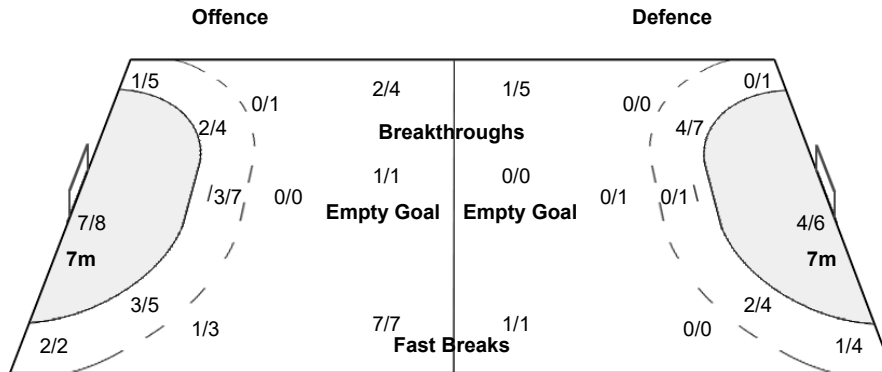

25th IHF Women's World Championship 2021

Spain

Preliminary Round - Group H

Match Team Statistics

Match No: 1

ESP 29 - 13 ARG

(11 - 10) (18 - 3)

WED 1 DEC 2021

20:30

Palacio De Deportes

Referees: ALPAIDZE V / BEREZKINA T (RUS)

ESP - Spain

Shots Distribution

Players

Goals / Shots

4 MARTIN BERENGUER C	6 CAMPOS COSTA C	8 ARDERIUS MARTIN S	10 CESAREO ROMERO E	12 NAVARRO GIMENEZ S	13 HERNANDEZ SELVA L	16 CASTELLANOS SOANEZ
1/3		1/1				
	1/1	3/3	0/1		1/1	
1/1	1/1		1/1			
1-Missed		1-Post				
17 GUTIERREZ BERMEJO	18 ECHEVERRIA MARTINE	30 LOPEZ JIMENEZ S	33 GASSAMA CISSOKHO K	39 RODRIGUEZ RODRIGUE	44 HERNANDEZ SERRADOR	51 ESPINOLA PEREZ I
	1/1				1/1	
		1/1		1/1	0/1	
	1/1	0/1		0/1		0/1
	1-Missed		1/1	1/1	1/1	1-Post
			1-Missed			
62 ARCOS POVEDA P	86 CABRAL BARBOSA A					
	0/1					
	2/2					
1/2		1/2				
1-Post	1-Post					

Team
Goals / Shots

2/5	1/1	5/5
3/5	2/2	4/6
6/8	3/3	3/4

3-Missed 4-Post

Goalkeepers
Saves / Shots

1/2		1/2
1/5	1/1	3/3
2/4	1/1	0/5

12 NAVARRO GIMENEZ S

1/2		1/1
1/4	1/1	3/3
2/4	1/1	0/3

16 CASTELLANOS SOANEZ

		0/2