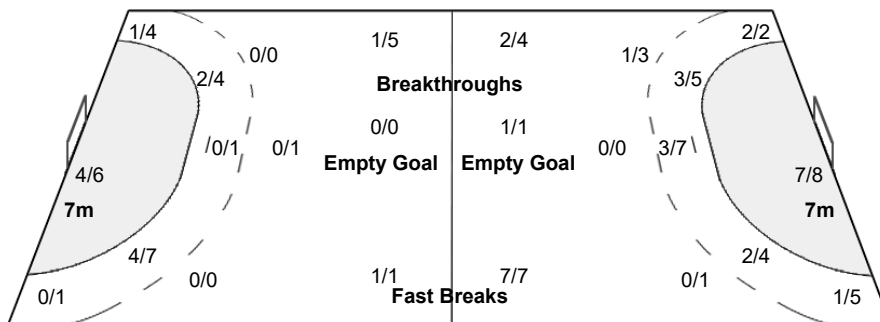

Offence

Defence

Goalkeepers

Saves / Shots

3/5	0/1	0/5
2/5	0/2	2/6
2/8	0/3	1/4

1 CARRATU M

3/4		0/4
2/3		2/6
2/5	0/2	1/3

12 ROSALEZ F

0/1	0/1	0/1
0/2	0/1	
0/3	0/1	

Legend:	% Efficiency	2Min 2-Minute Suspensions	6m 6 metre Shots	7m 7-metre Shots	9m 9-metre Shots
AS Assists	BC Blue Cards	BS Blocked Shots	BT Breakthroughs	D Direct Red Card	
EG Empty Goal	FB Fast Breaks	G/S Goals/Shots	N/A Not Applicable	No. Uniform Number	
RC Red Cards	S/S Saves/Shots	ST Steals	TO Turnover	TP Time Played	
Wing Wing Shots	X Red Card After 3rd 2-Minute Suspension	YC Yellow Cards