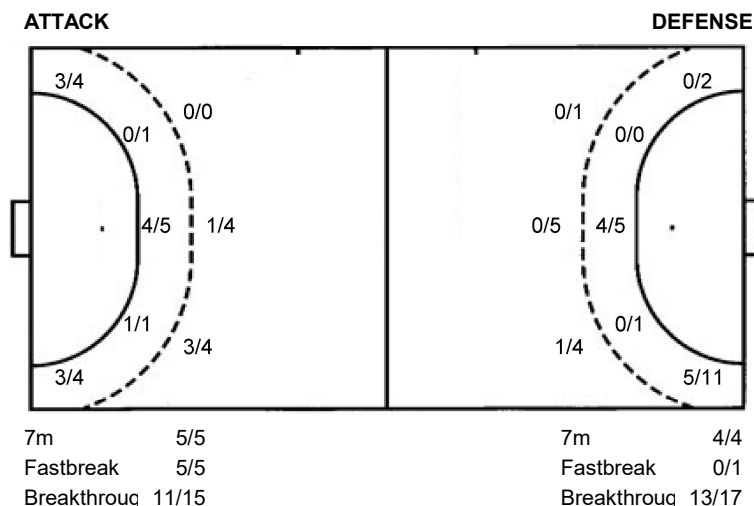

12 M. Demeter

0/1		0/1

16 I. Nita

	1/1	0/3
		0/3

TOTAL

0/4	1/2	3/8
2/5	3/3	4/11
0/4	0/1	0/1

Shots by position

#	Jersey	Tot.	Goals/Attempts	6m	Shooting 6m	9m	Shooting 9m	Wng.	Shooting wing	FB	Fastbreak	7m	7m penalties
Brk	Breakthrough	LD	Long distance	As.	Assists	PC	Pass clear chance	E7	Earned 7m	Tr.	Turnovers	St.	Steals
2m	2m suspensions	C7	Committed 7m	E2	Earned 2m sus.	YC	Yellow cards	RC	Red card	BC	Blue card	Blk.	Blocked shots