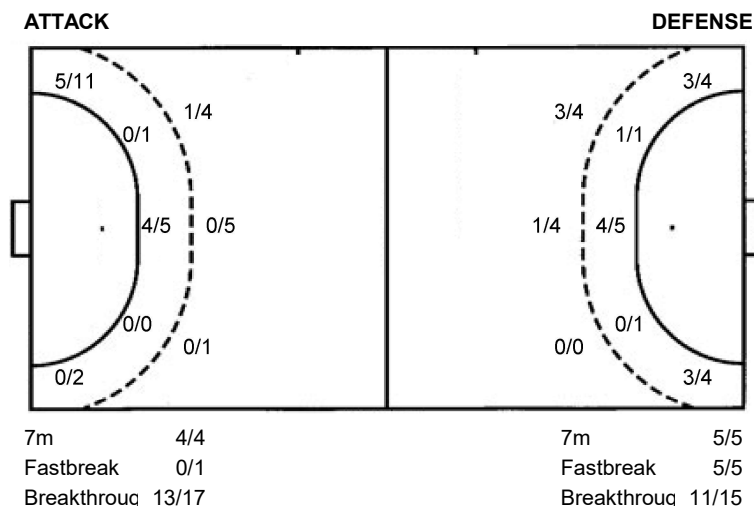

IHF Women's Youth (18) World Championship

Group E, 1. kolo

Detailed statistics

Romania 39 - 27 Guinea

(19 - 13) (20 - 14)

30.7.2022. 20:30

Attendance: 50

Sport Centre Jane Sandanski

Hall 2 (Skopje)

Referees: Vanja AnticGerman Araujo / Jelena Jakovljevic / Nicolas Perdomo

Shot distribution

2 M. Bangoura

2/2		
		1/1
1/1		

1 post 1 miss.

3 D. Soumah

	0/1	1/1
		0/1

1 miss. 1/1 lob

7 K. Bangoura

		1/1

1 miss.

8 K. Sankhon

1/1		0/2
1/1		1/1

1 miss.

10 A. Bangoura

0/1		0/1
	1/1	

11 A. Bangoura

		1/1
	0/1	

13 K. Kaba

1/1		
1/1	0/1	
		1/1

1 post

14 M. Kouroma

	1/1	
1/1		3/4

2 post

15 M. Soumah

		2/2
	0/1	1/1
2/2		

1 post

16 T. Camara

19 M. Camara

		1/2
0/1		0/1
1/1		

1 post 1 miss.

TOTAL

4/4	1/2	5/8
3/5	0/3	7/11
4/4	1/1	1/1

6 post 5 miss. 1/1 lob

Shot distribution goalkeepers

16 T. Camara

2/7		1/3
0/2	2/4	0/3
0/3	0/2	0/1

22 M. Bangoura

	0/1	
0/2	1/2	0/2
1/5	0/2	1/7

TOTAL

2/7	0/1	1/3
0/4	3/6	0/5
1/8	0/4	1/8

Shots by position

#	Jersey	Tot.	Goals/Attempts	6m	Shooting 6m	9m	Shooting 9m	Wng.	Shooting wing	FB	Fastbreak	7m	7m penalties
Brk	Breakthrough	LD	Long distance	As.	Assists	PC	Pass clear chance	E7	Earned 7m	Tr.	Turnovers	St.	Steals
2m	2m suspensions	C7	Committed 7m	E2	Earned 2m sus.	YC	Yellow cards	RC	Red card	BC	Blue card	Blk.	Blocked shots