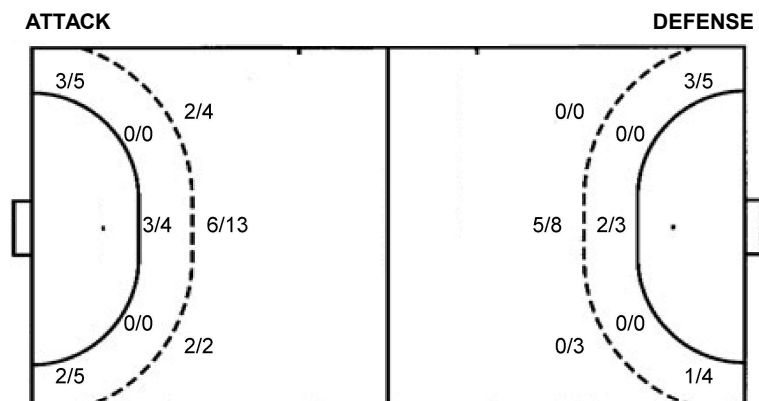

IHF Women's Youth (18) World Championship

North Macedonia (Skopje)

Final Round, 11-12. place

Match Team Statistics

Match No. 100

North Macedonia 28 - 32 Croatia

(10 - 20) (18 - 12)

8.8.2022. 16:00

Attendance: 200

Sport Centre Boris Trajkovski

Referees: Vania Sa (POR) / Marta Sa (POR)

Shot distribution by player

2 K. Marić 1 post	4 L. Perić	5 I. Zrilić	7 E. Balaško	8 K. Kosovac 1 miss.	9 N. Gavrilović	10 I. Bule 2 post
1/1	1/1 2/2 1/1	1/1 1/2	2/3 1/1	0/1 0/1 1/1		3/3 1/1 1/1 1/1
14 A. Balent	17 T. Wurth	23 A. Žagar 2 post	25 L. Strugar 2/2 lob	33 M. Grgošević	34 M. Lujčić 2 miss.	TOTAL 5 post 3 miss. 2/2 lob
1/1 1/1	0/1 0/1	1/1 2/2 0/3 1/2 3/3 2/2	0/1 1/1 1/1		0/1	1/1 0/2 2/2 7/12 10/15 5/5 1/1 4/4

Saves distribution goalkeepers

1 E. Novosel	16 M. Mraković	22 L. Zetović	TOTAL
0/2 1/1 1/3 0/3 2/2 2/8 1/3 1/3	0/1 0/2 0/1	0/1	0/3 1/1 1/5 0/3 2/2 2/10 1/6 2/4

Shots by position

7m penalties 2/2
Fastbreak 6/8
Breakthrough 6/9
Long dist. 0/0

7m penalties 8/9
Fastbreak 4/4
Breakthrough 5/7
Long dist. 0/1

Shooting statistics

Position	Goals	Sav.	Miss.	Post	Blk.	Total	%
Back (9m)	10	5	1	3	0	19	53
Line (6m)	3	1	0	0	0	4	75
Wing	5	3	1	1	0	10	50
7m penalties	2	0	0	0	0	2	100
Fastbreak	6	2	0	0	0	8	75
Breakthrough	6	1	1	1	0	9	67
Total	32	12	3	5	0	52	62

Jersey number Tot. Total shooting 6m 6m (line) shooting 9m 9m shooting Wng Wing shooting FB Fastbreak sh. 7m 7m penalty sh.
Brk. Breakthrough sh. LD Long distance sh. As. Assists PC Pass clear chance E7 Earned 7m pen. TF Technical faults St. Steals
2m 2m punishments C7. Committed 7m E2 Earned 2m pun. YC. Yellow cards R/B Red/Blue cards Blk. Blocks S Starting Line-up

Handball statistics and livescore by Toma-soft ltd (www.toma-soft.hr)