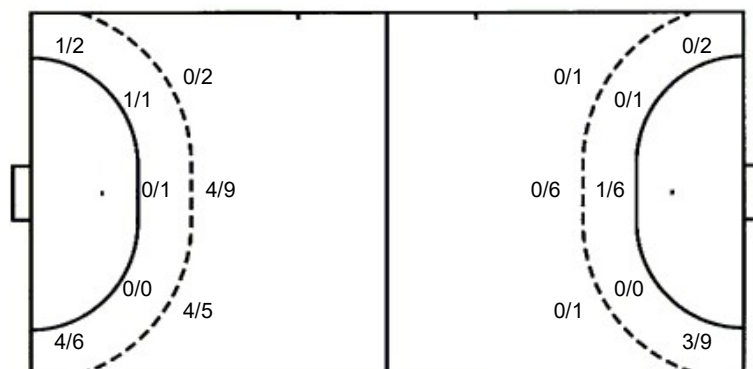

Shots by position

ATTACK

DEFENSE

7m penalties 3/5
Fastbreak 6/6
Breakthrough 4/4
Long dist. 0/0

7m penalties 6/7
Fastbreak 3/5
Breakthrough 10/11
Long dist. 0/0

Shooting statistics

Position	Goals	Sav.	Miss.	Post	Blk.	Total	%
Back (9m)	8	1	4	0	3	16	50
Line (6m)	1	1	0	0	0	2	50
Wing	5	2	1	0	0	8	63
7m penalties	3	2	0	0	0	5	60
Fastbreak	6	0	0	0	0	6	100
Breakthrough	4	0	0	0	0	4	100
Total	27	6	5	0	3	41	66